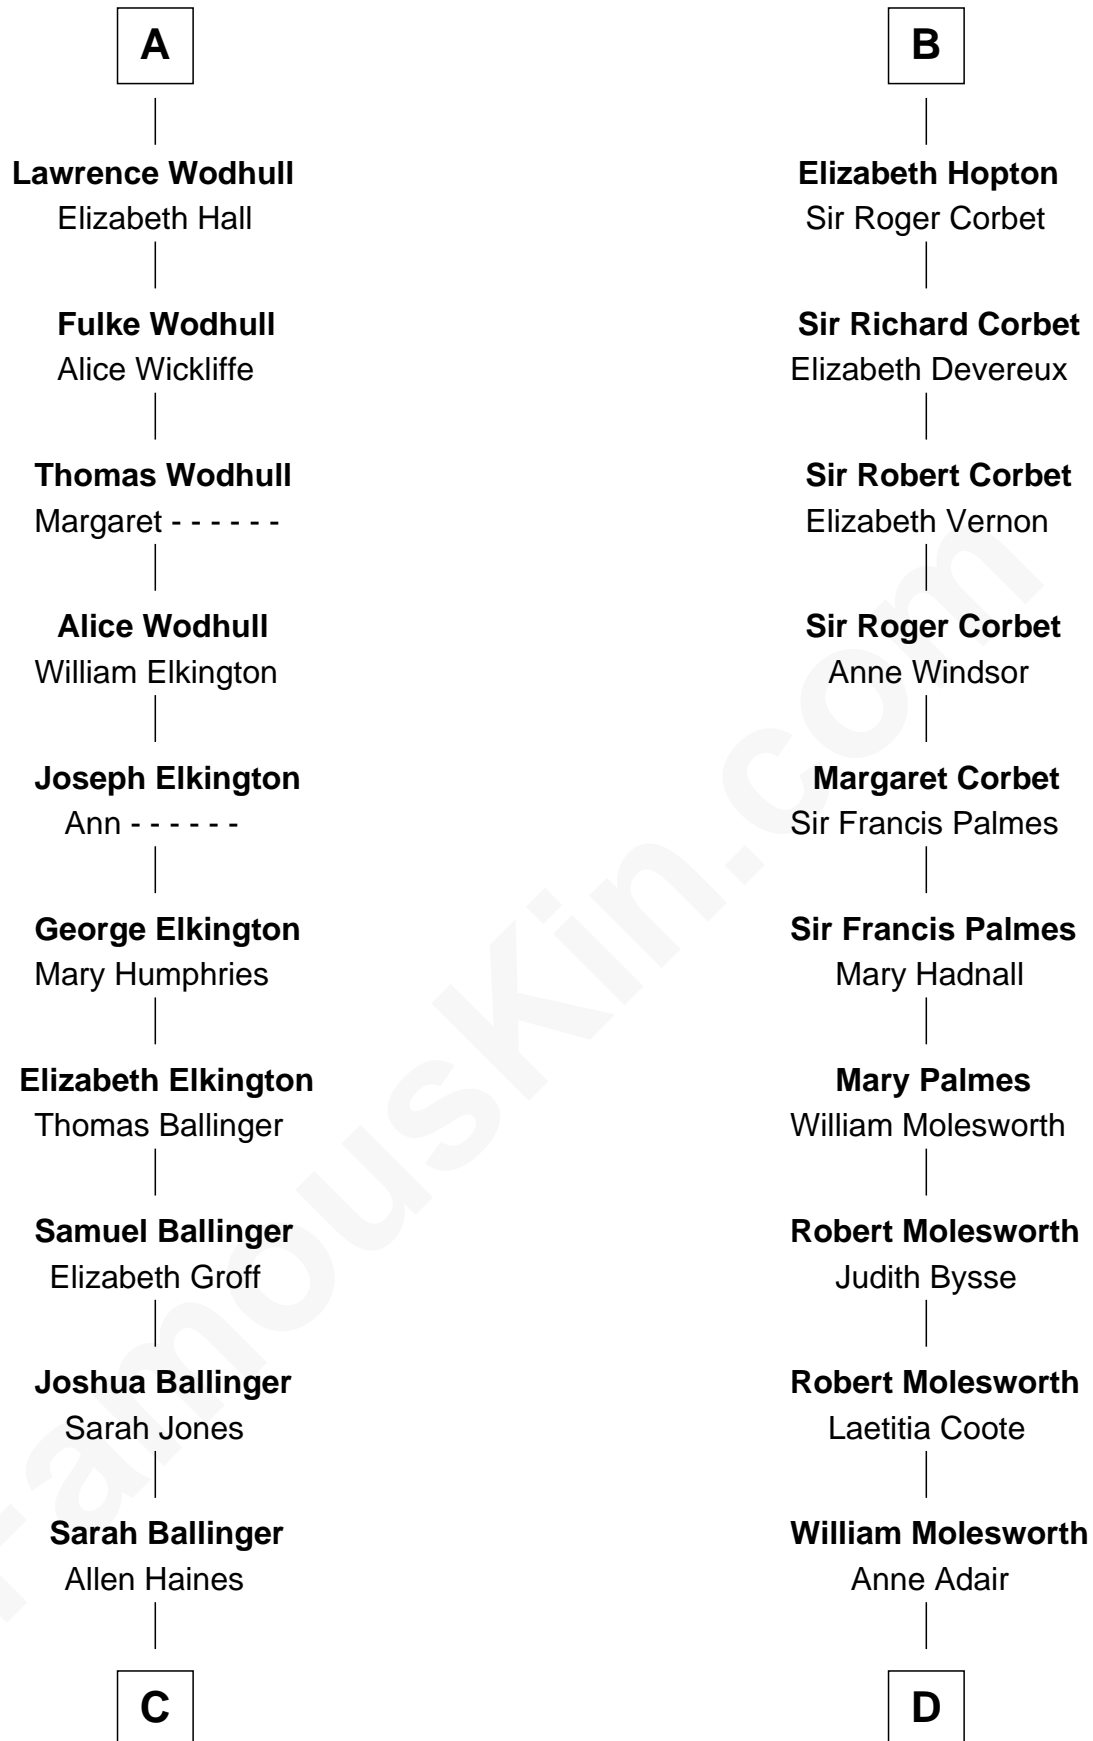

FamousKin.com

Relationship Chart of

Barbara (Pierce) Bush

First Lady of President George H.W. Bush

21st cousin of

Joan Fontaine

Movie Actress

John de Botetourte

Maud FitzThomas

C

Jonathan Haines
Mary Jane Sprague

Sarah Haines
Jacob Marion Flickinger

Lulu Dell Flickinger
James Edgar Robinson

Pauline Robinson
Marvin Pierce

Barbara (Pierce) Bush
First Lady of George H.W. Bush