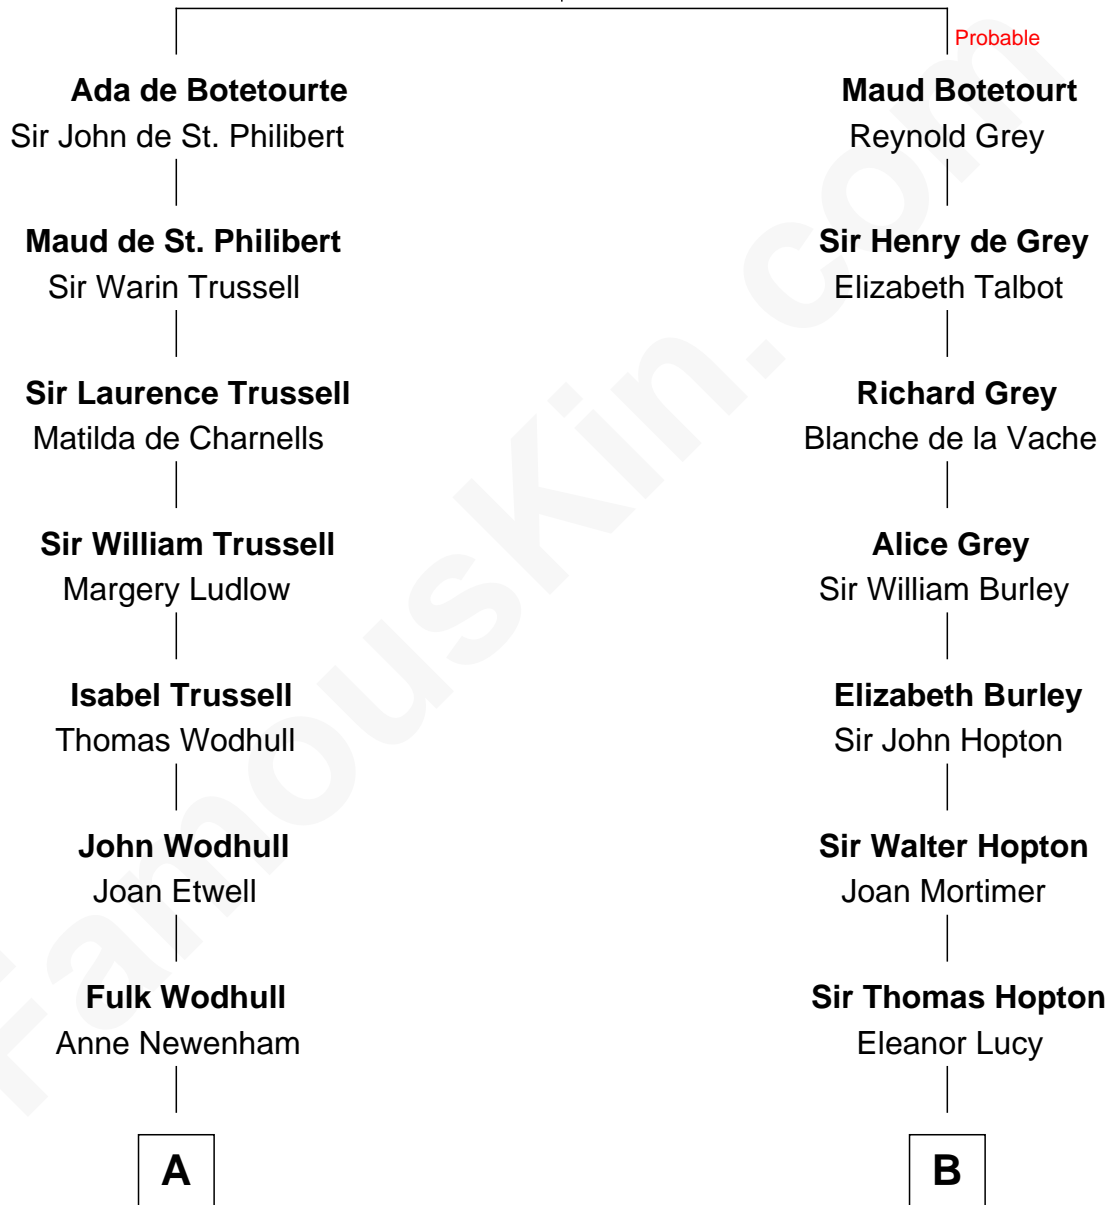

FamousKin.com

Relationship Chart of

Barbara (Pierce) Bush

First Lady of President George H.W. Bush

21st cousin of

Joan Fontaine

Movie Actress

John de Botetourte

Maud FitzThomas

C

Jonathan Haines
Mary Jane Sprague

Sarah Haines
Jacob Marion Flickinger

Lulu Dell Flickinger
James Edgar Robinson

Pauline Robinson
Marvin Pierce

Barbara (Pierce) Bush
First Lady of George H.W. Bush