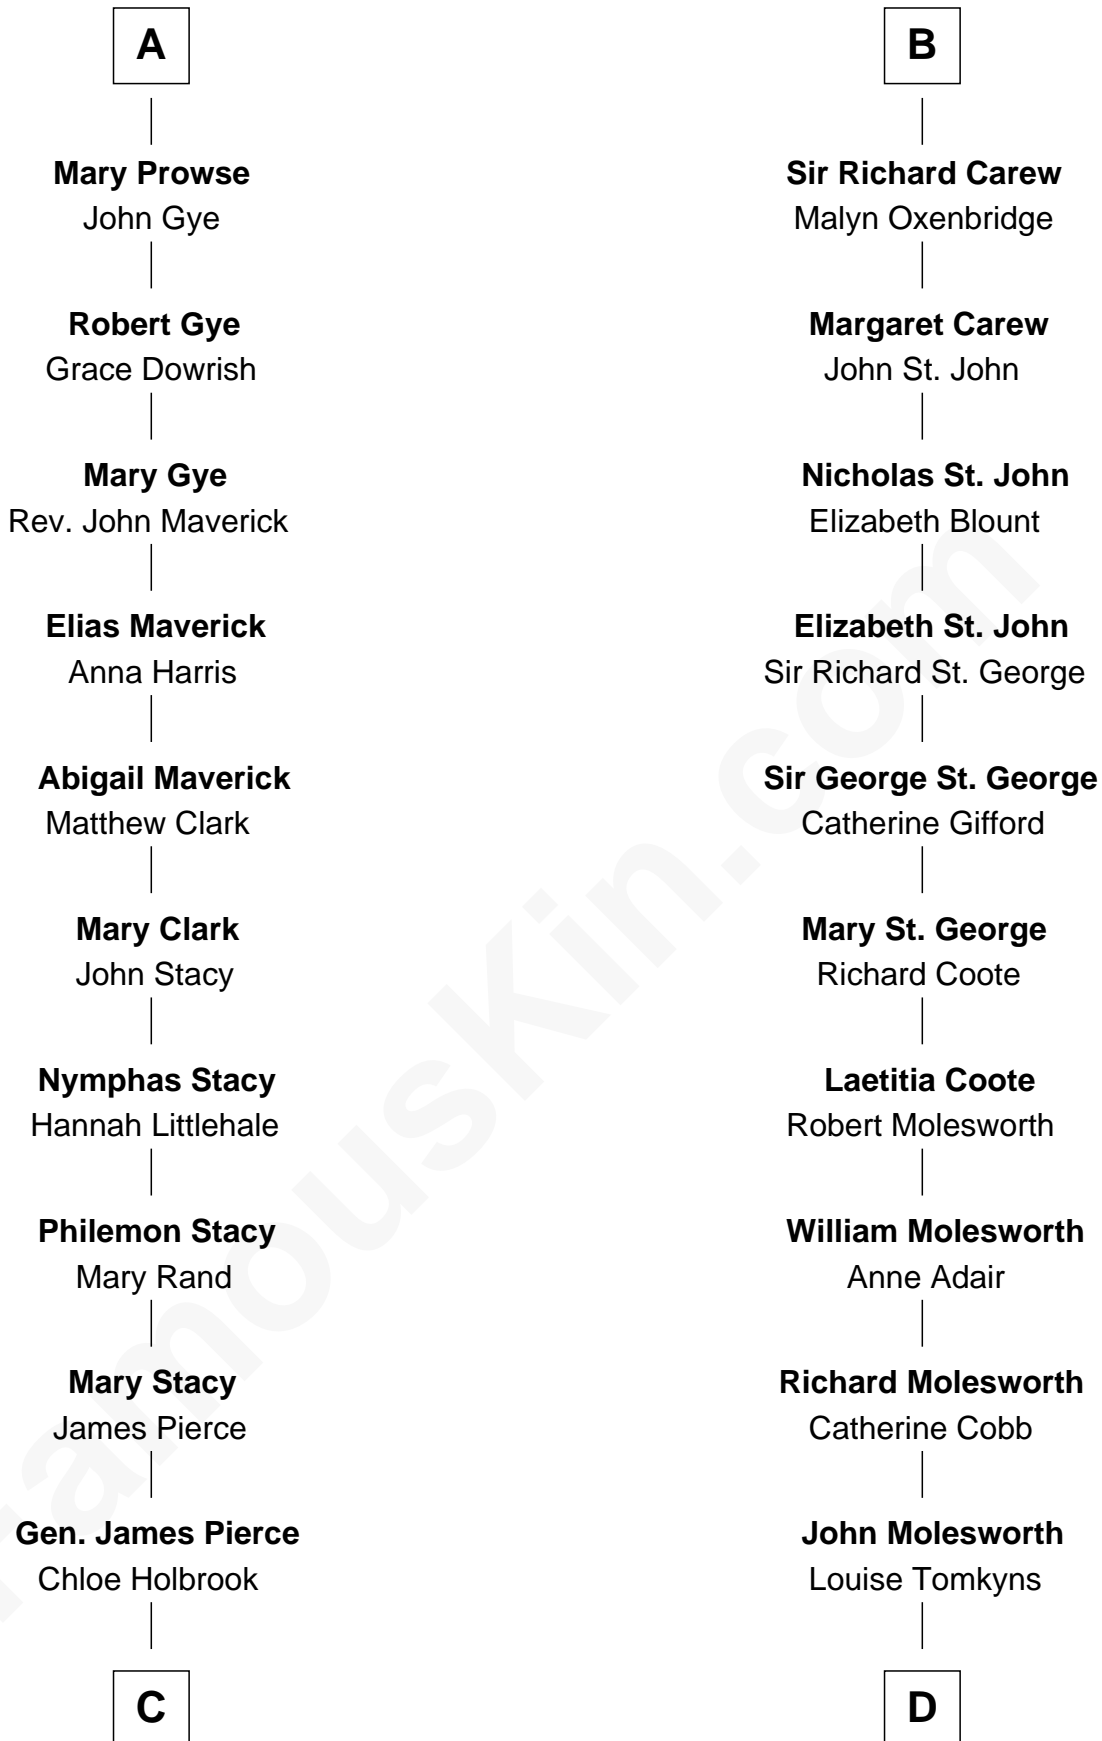

FamousKin.com

Relationship Chart of

Barbara (Pierce) Bush

First Lady of President George H.W. Bush

19th cousin 1 time removed of

Joan Fontaine

Movie Actress

Sir Maurice de Berkeley

Eve la Zouche

C

Jonas James Pierce

Kate Pritzel

Scott Pierce

Mabel Marvin

Marvin Pierce

Pauline Robinson

Barbara (Pierce) Bush

First Lady of George H.W. Bush

D

Margaret Letitia Molesworth

Charles Richard De Havilland

Walter Augustus De Havilland

Lillian Augusta Ruse

Joan Fontaine