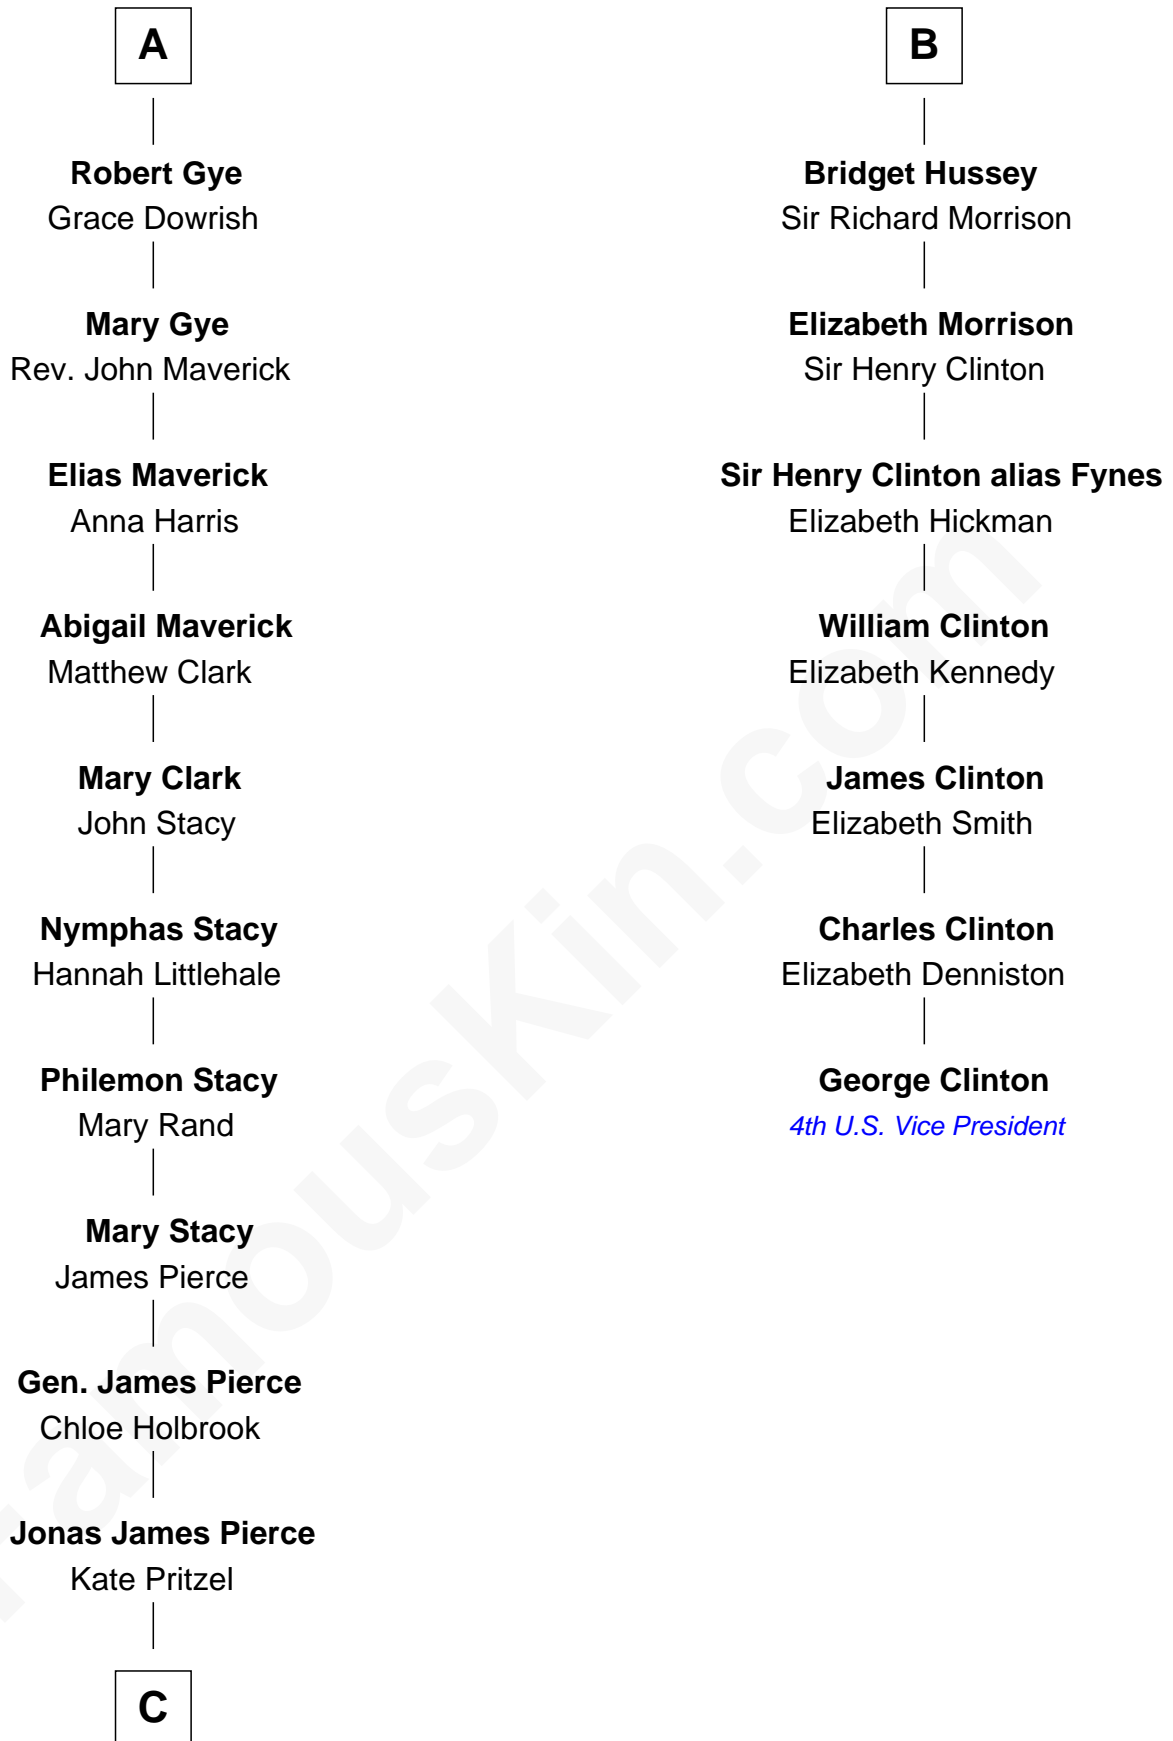

## Relationship Chart of Barbara (Pierce) Bush

*First Lady of President George H.W. Bush*

13th cousin 6 times removed of

**George Clinton**

*4th U.S. Vice President*

**Henry Plantagenet**  
Maud de Chaworth

**C**

—  
**Scott Pierce**  
Mabel Marvin

—  
**Marvin Pierce**  
Pauline Robinson

—  
**Barbara (Pierce) Bush**  
*First Lady of George H.W. Bush*

FamousKin.com