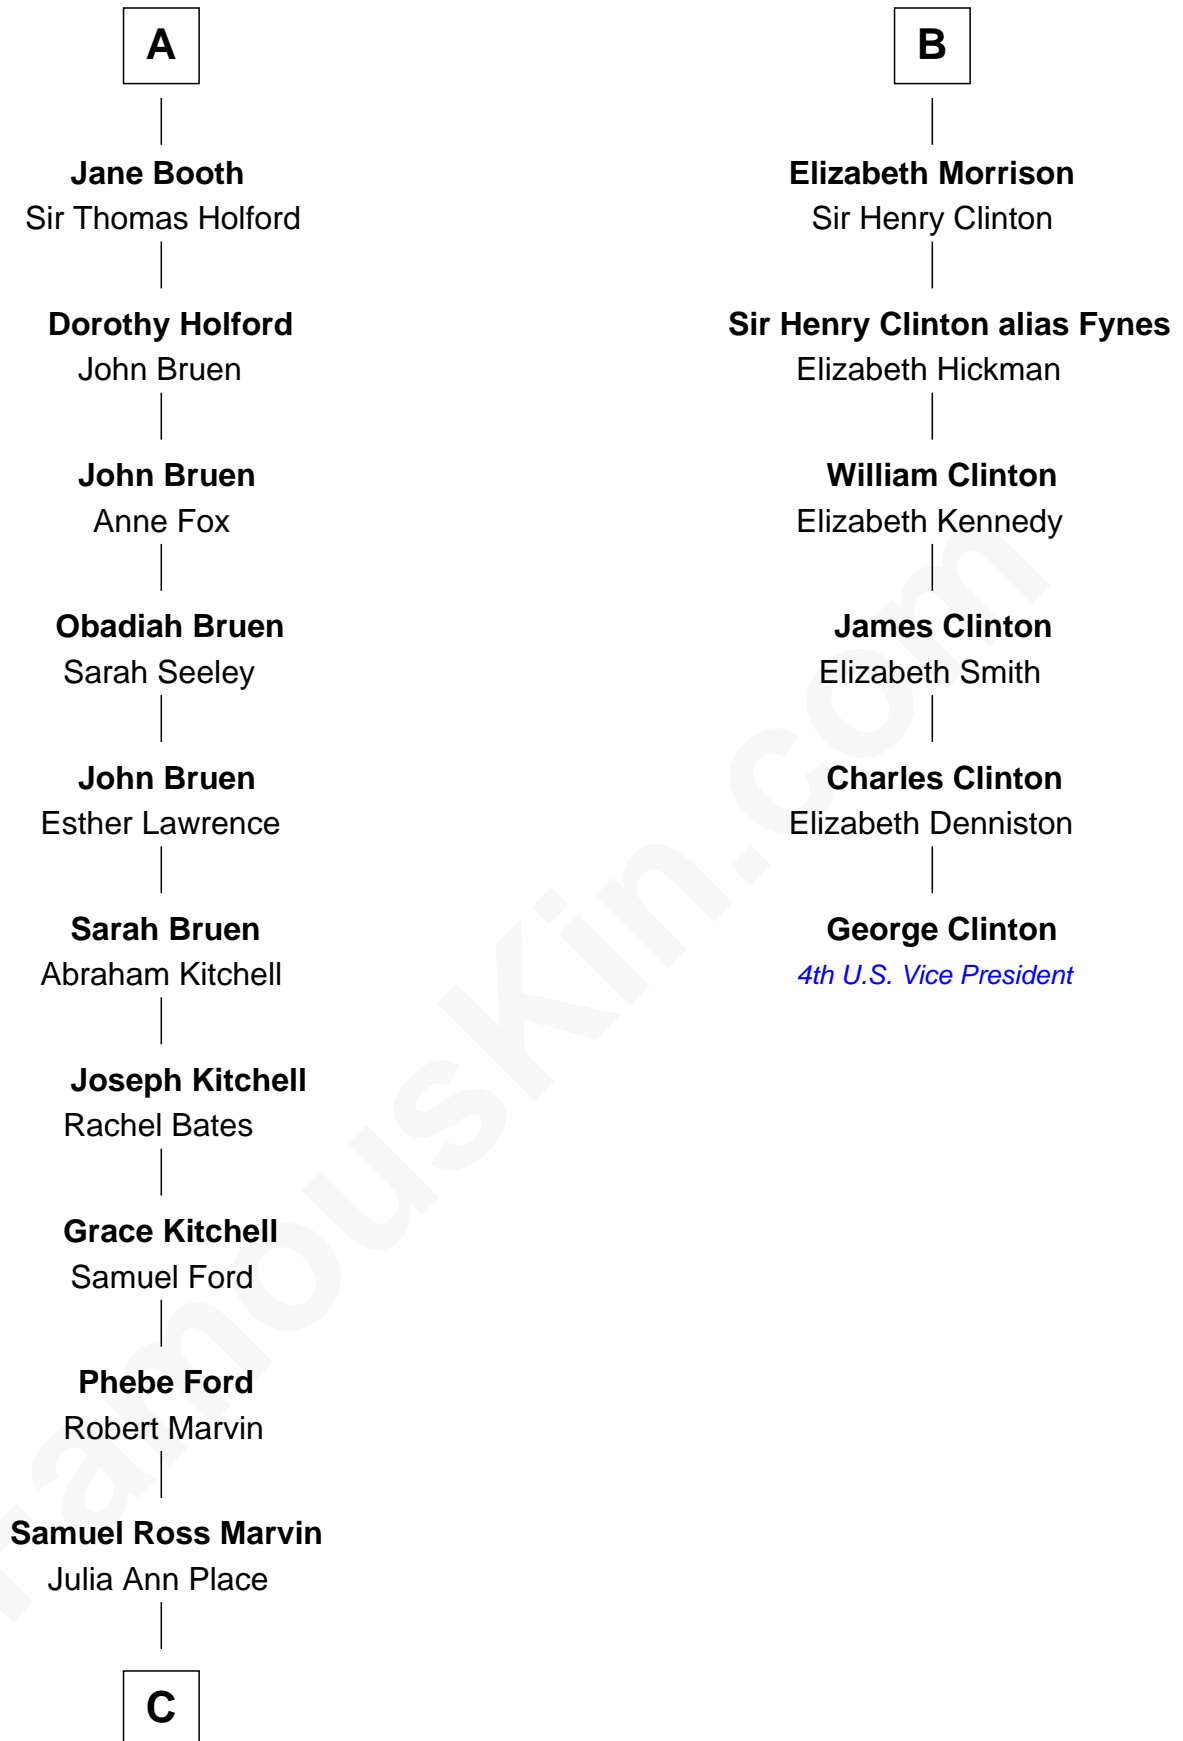

## Relationship Chart of

### Barbara (Pierce) Bush

*First Lady of President George H.W. Bush*

12th cousin 8 times removed of

### George Clinton

*4th U.S. Vice President*

**C**

Jerome Place Marvin

Martha Ann Stokes

Mabel Marvin

Scott Pierce

Marvin Pierce