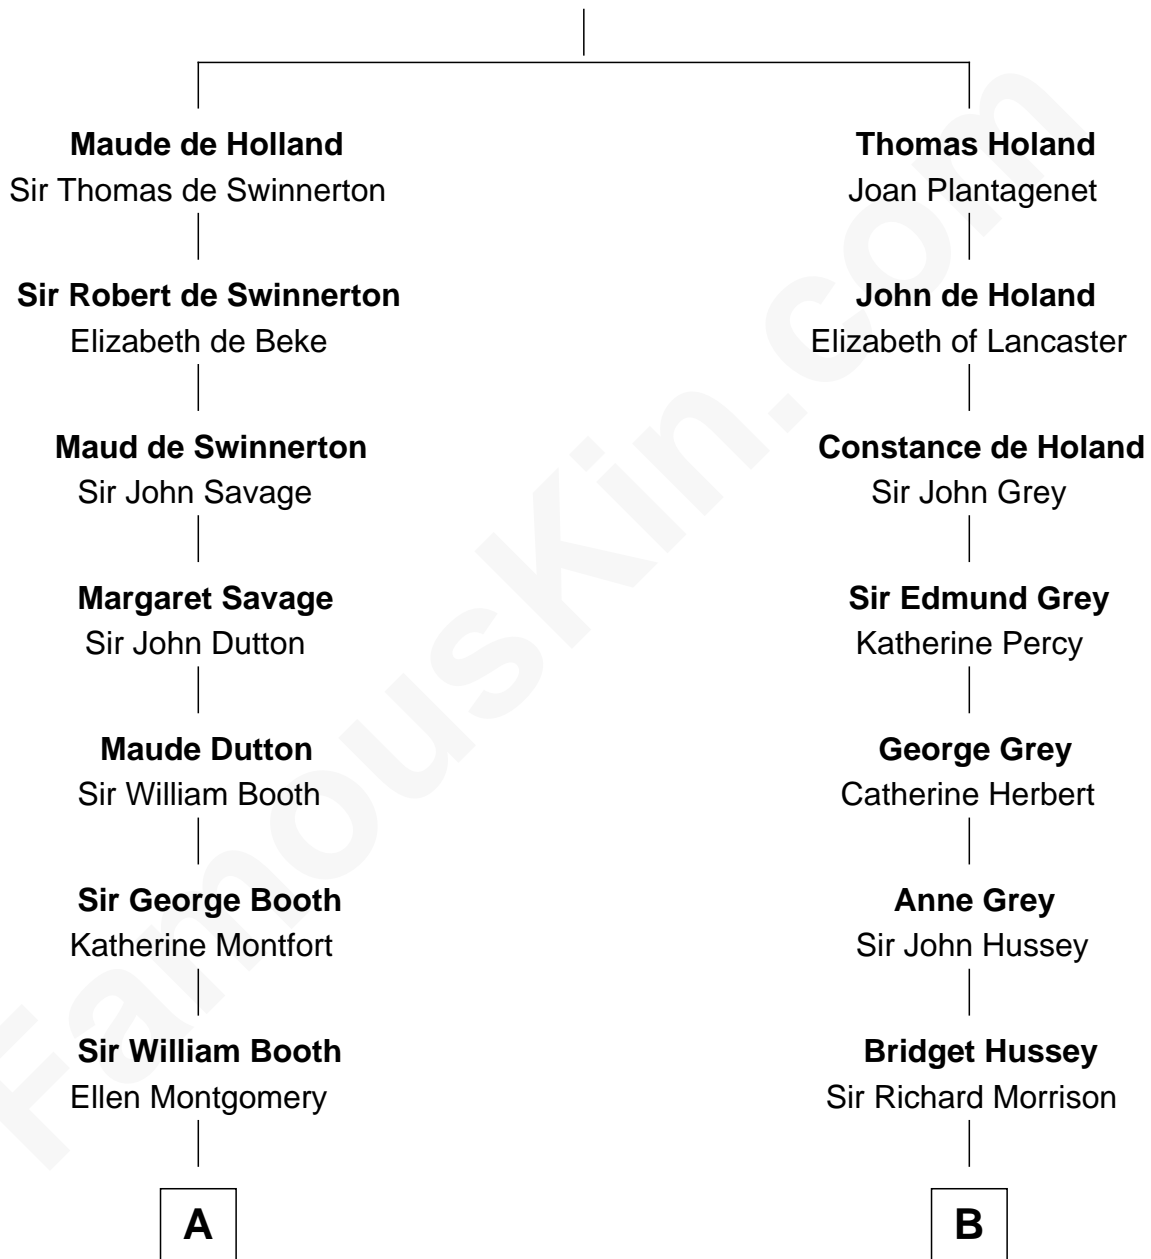

FamousKin.com

Relationship Chart of

Barbara (Pierce) Bush

First Lady of President George H.W. Bush

12th cousin 8 times removed of

George Clinton

4th U.S. Vice President

Sir Robert de Holland

Maude la Zouche

C

Jerome Place Marvin

Martha Ann Stokes

Mabel Marvin

Scott Pierce

Marvin Pierce

Pauline Robinson