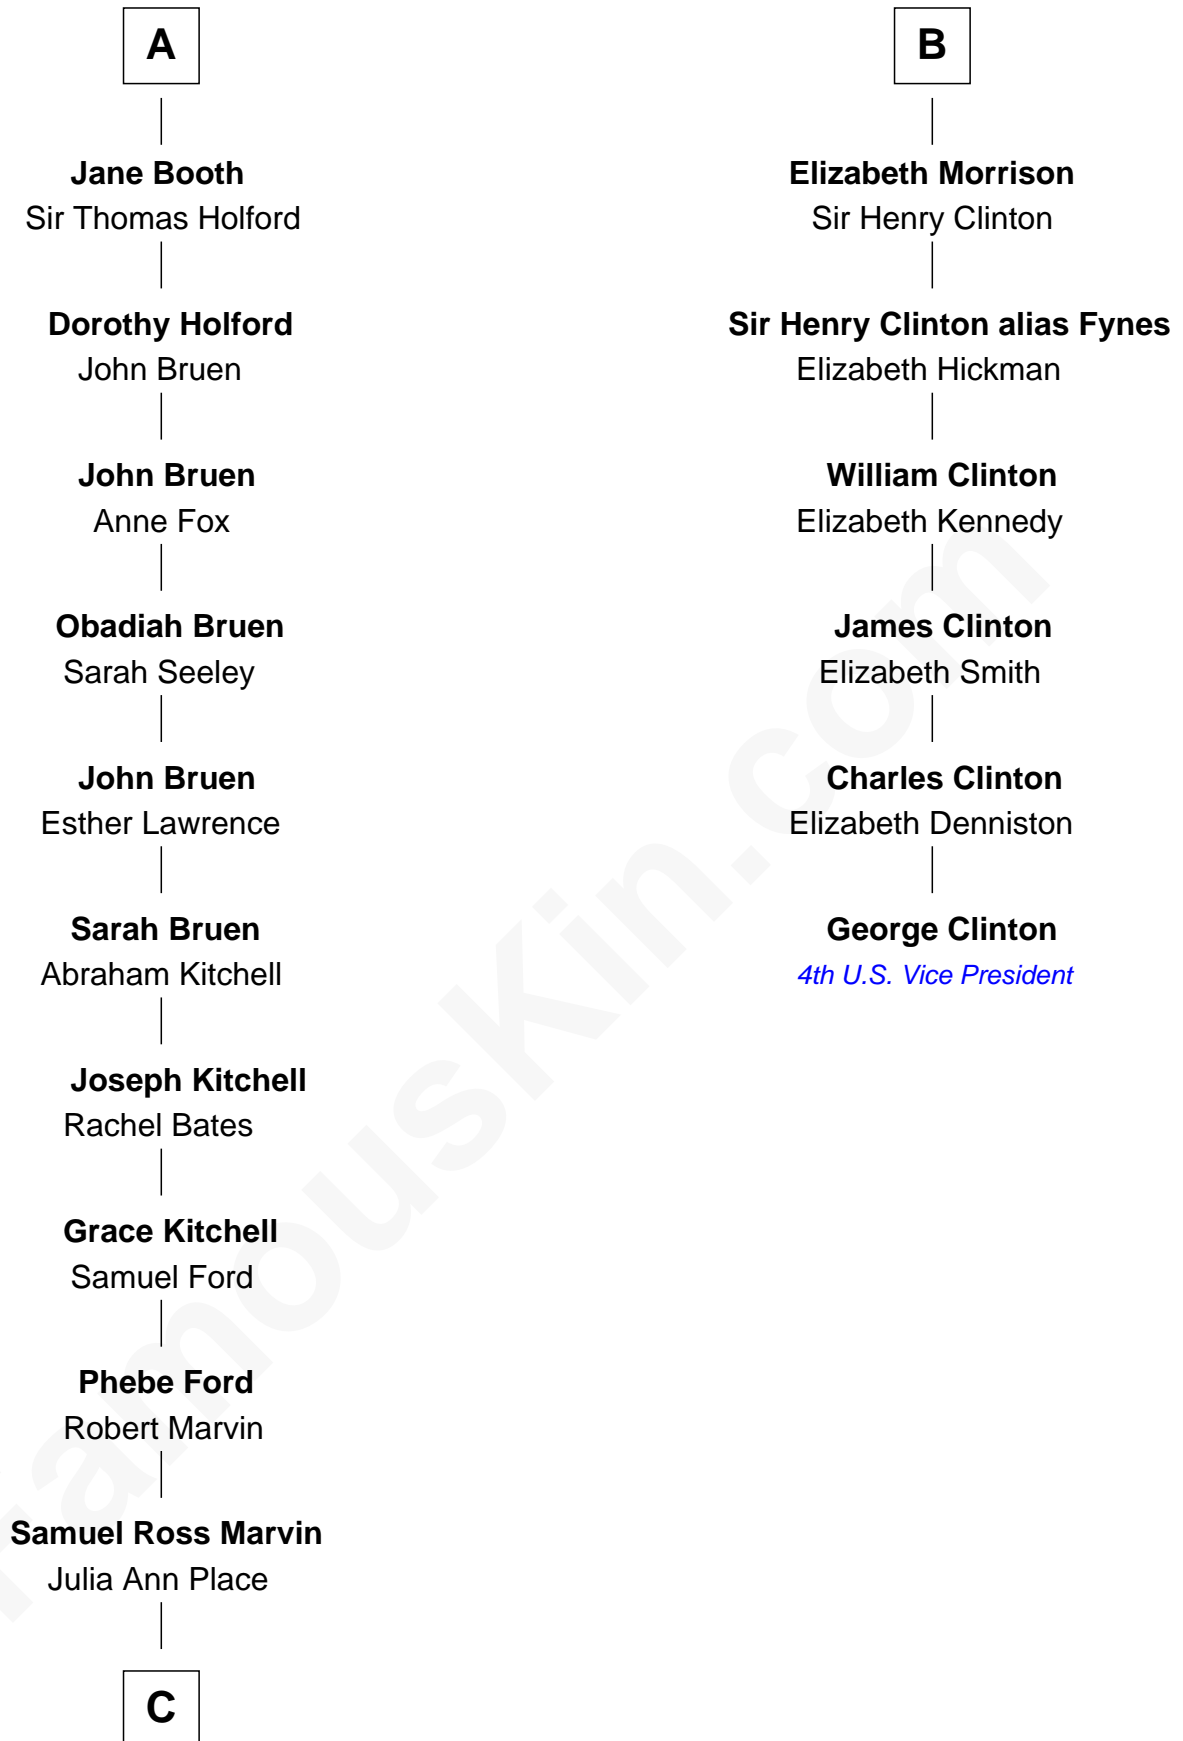

FamousKin.com

Relationship Chart of

Barbara (Pierce) Bush

First Lady of President George H.W. Bush

12th cousin 8 times removed of

George Clinton

4th U.S. Vice President

Sir Robert de Holland

Maude la Zouche

C

Jerome Place Marvin

Martha Ann Stokes

Mabel Marvin

Scott Pierce

Marvin Pierce

Pauline Robinson