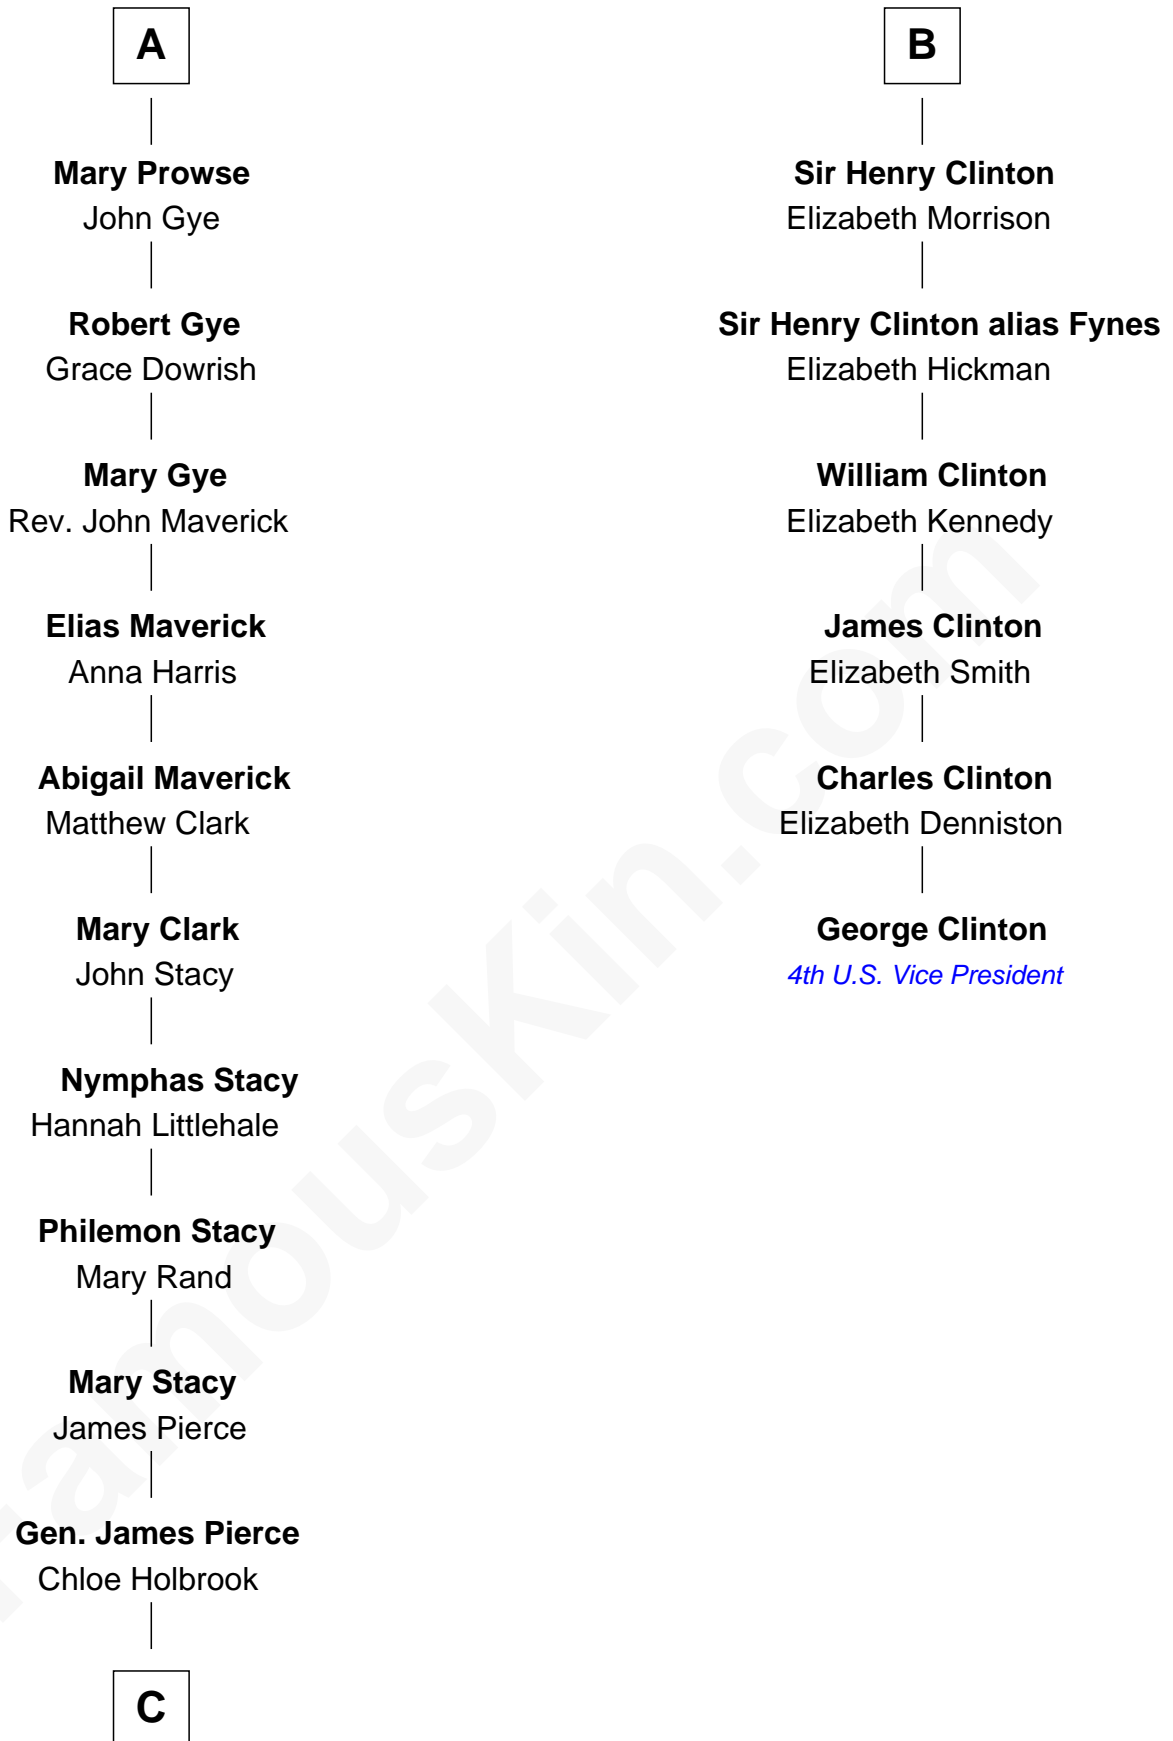

FamousKin.com

Relationship Chart of Barbara (Pierce) Bush

First Lady of President George H.W. Bush

12th cousin 8 times removed of

George Clinton

4th U.S. Vice President

Sir Maurice de Berkeley

Eve la Zouche

C

—
Jonas James Pierce

Kate Pritzel

—
Scott Pierce

Mabel Marvin

—
Marvin Pierce

Pauline Robinson

—
Barbara (Pierce) Bush

First Lady of George H.W. Bush

FamousKin.com