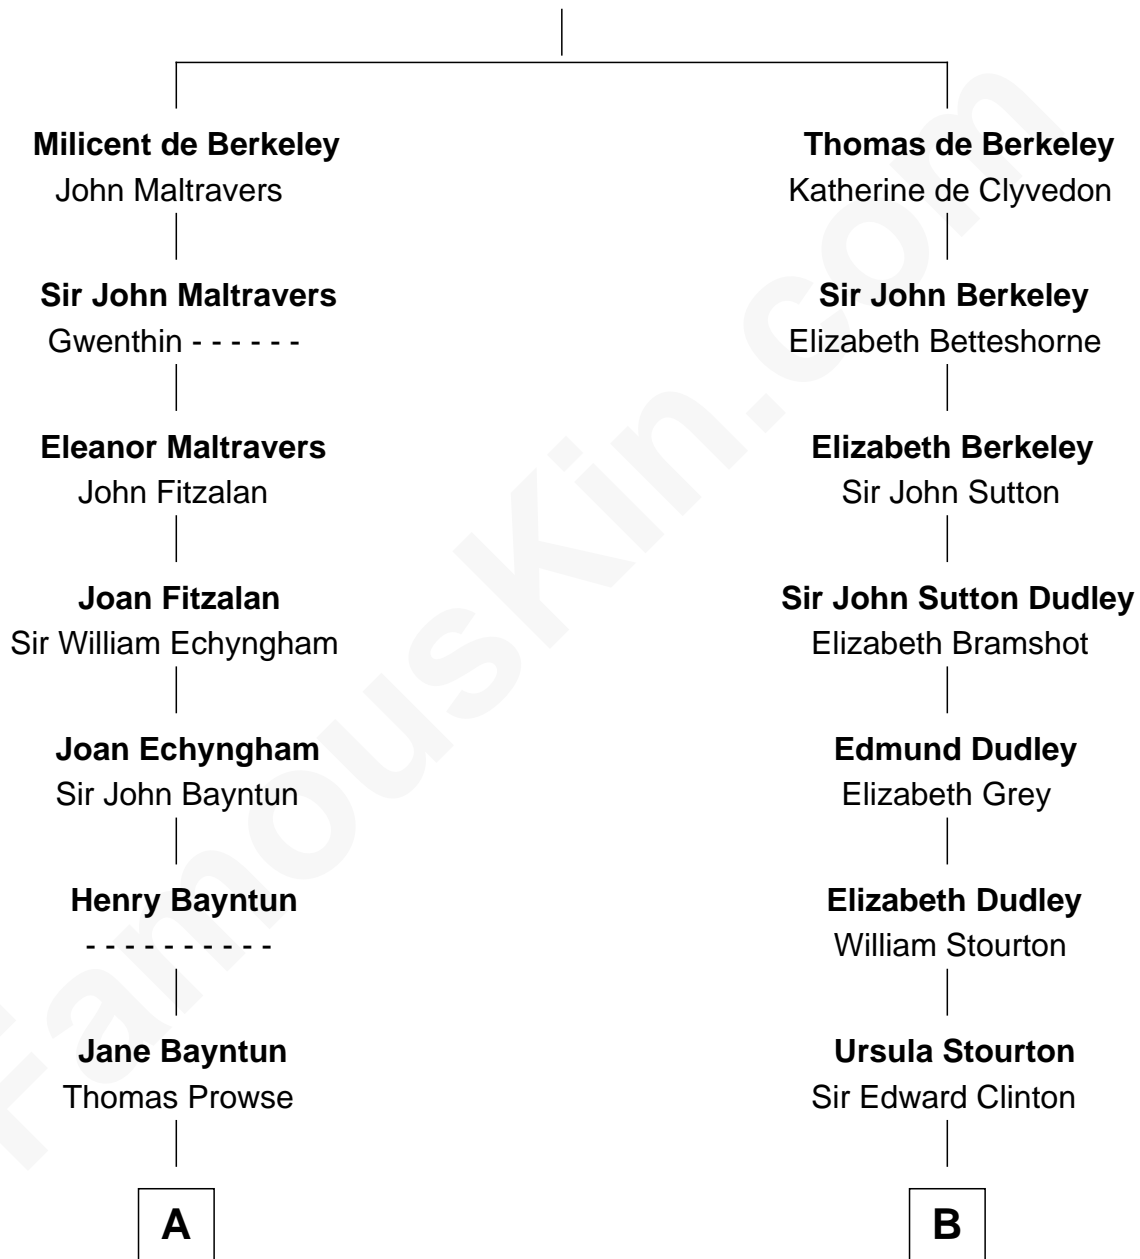

FamousKin.com

Relationship Chart of Barbara (Pierce) Bush

First Lady of President George H.W. Bush

12th cousin 8 times removed of

George Clinton

4th U.S. Vice President

Sir Maurice de Berkeley

Eve la Zouche

C

—
Jonas James Pierce

Kate Pritzel

—
Scott Pierce

Mabel Marvin

—
Marvin Pierce

Pauline Robinson

—
Barbara (Pierce) Bush

First Lady of George H.W. Bush

FamousKin.com