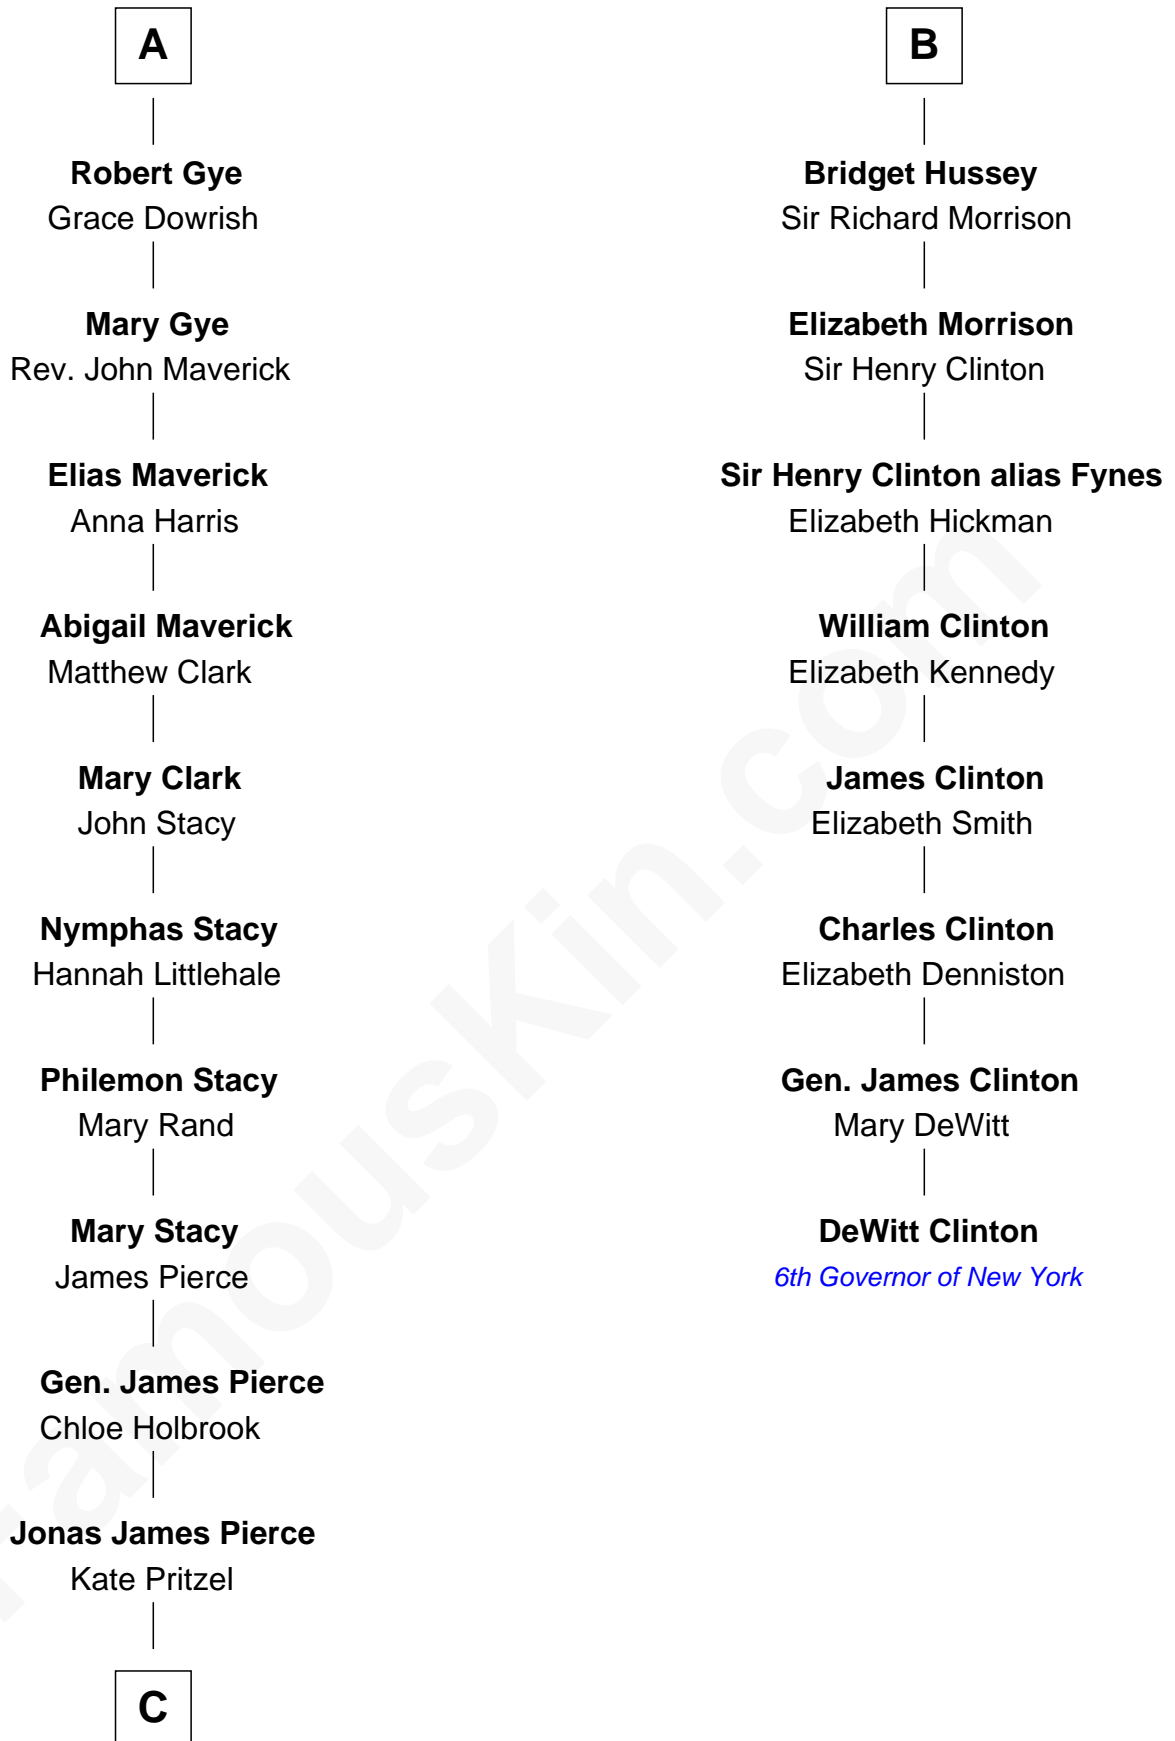

FamousKin.com

Relationship Chart of

Barbara (Pierce) Bush

First Lady of President George H.W. Bush

14th cousin 5 times removed of

DeWitt Clinton

6th Governor of New York

C

—
Scott Pierce
Mabel Marvin

—
Marvin Pierce
Pauline Robinson

—
Barbara (Pierce) Bush
First Lady of George H.W. Bush

FamousKin.com