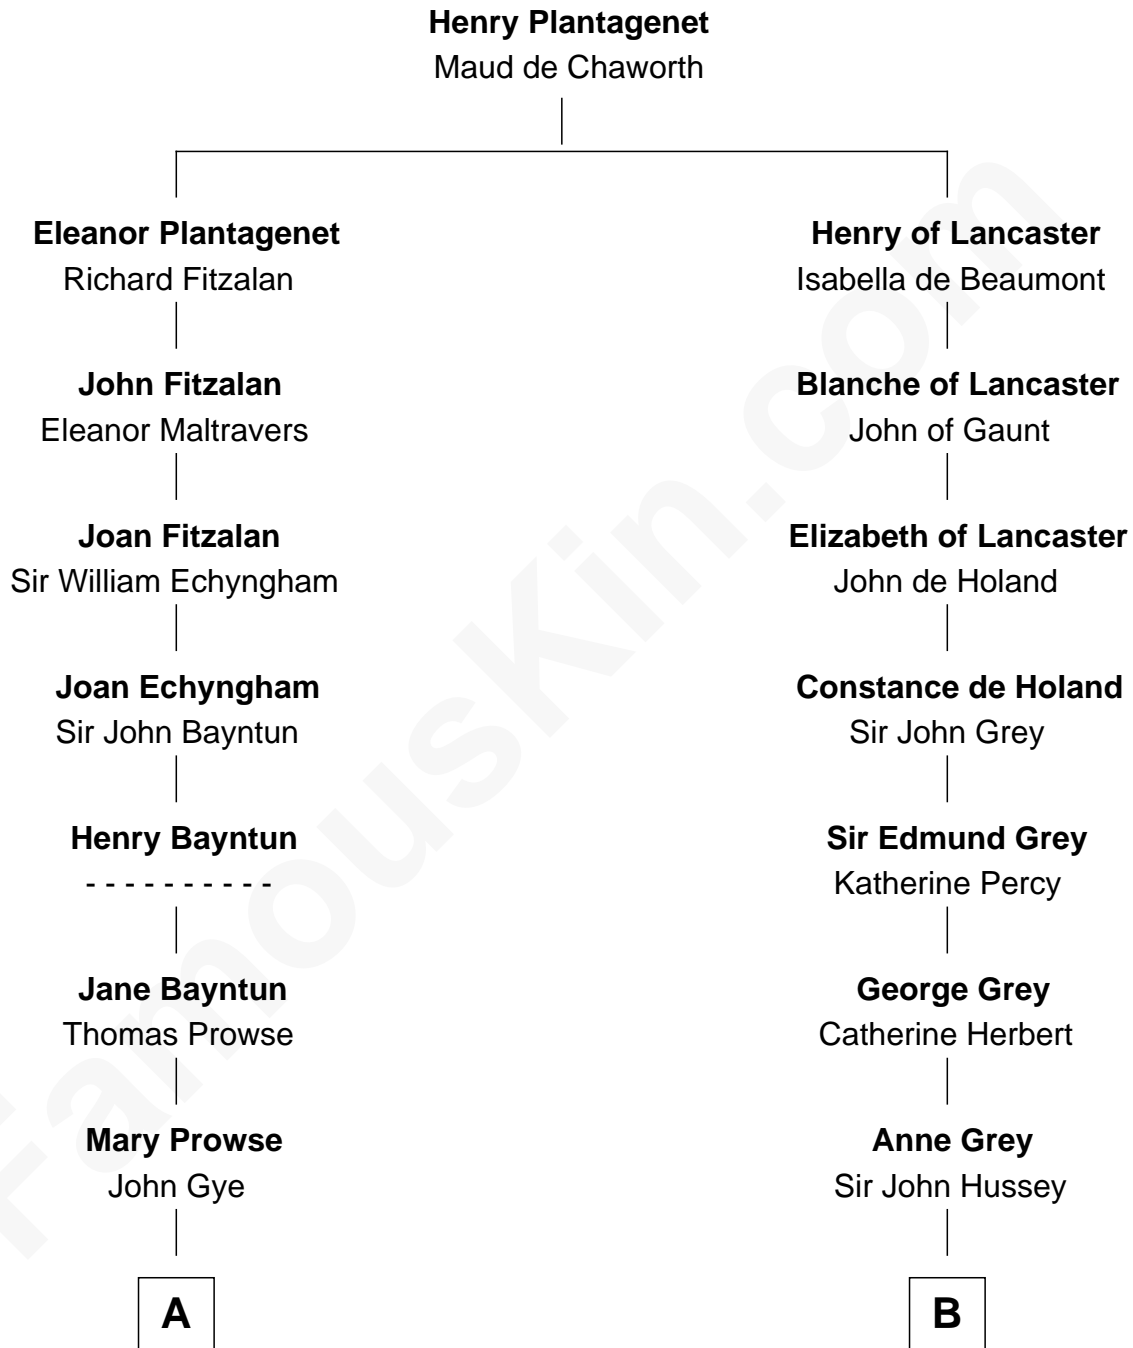

FamousKin.com

Relationship Chart of

Barbara (Pierce) Bush

First Lady of President George H.W. Bush

14th cousin 5 times removed of

DeWitt Clinton

6th Governor of New York

C

—
Scott Pierce
Mabel Marvin

—
Marvin Pierce
Pauline Robinson

—
Barbara (Pierce) Bush
First Lady of George H.W. Bush

FamousKin.com