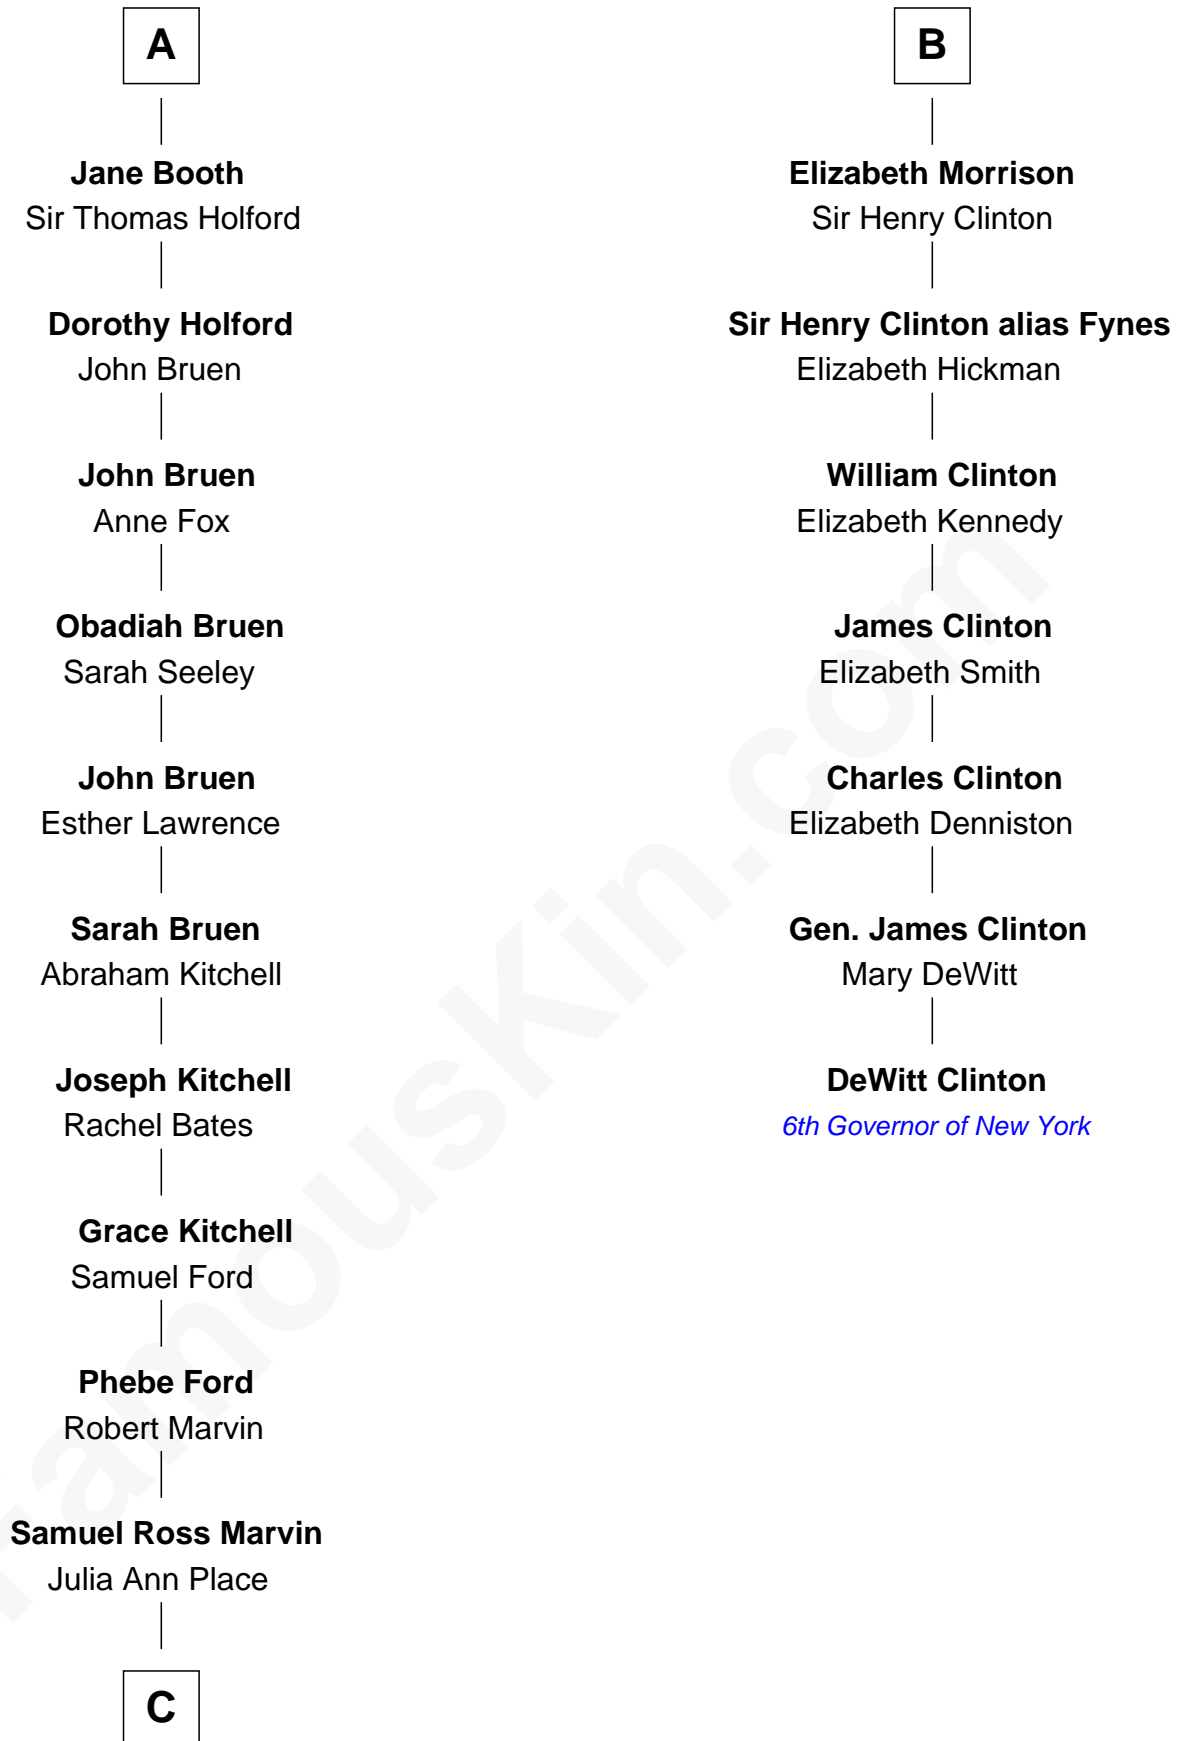

FamousKin.com

Relationship Chart of

Barbara (Pierce) Bush

First Lady of President George H.W. Bush

13th cousin 7 times removed of

DeWitt Clinton

6th Governor of New York

C

Jerome Place Marvin

Martha Ann Stokes

Mabel Marvin

Scott Pierce

Marvin Pierce

Pauline Robinson

Barbara (Pierce) Bush

First Lady of George H.W. Bush