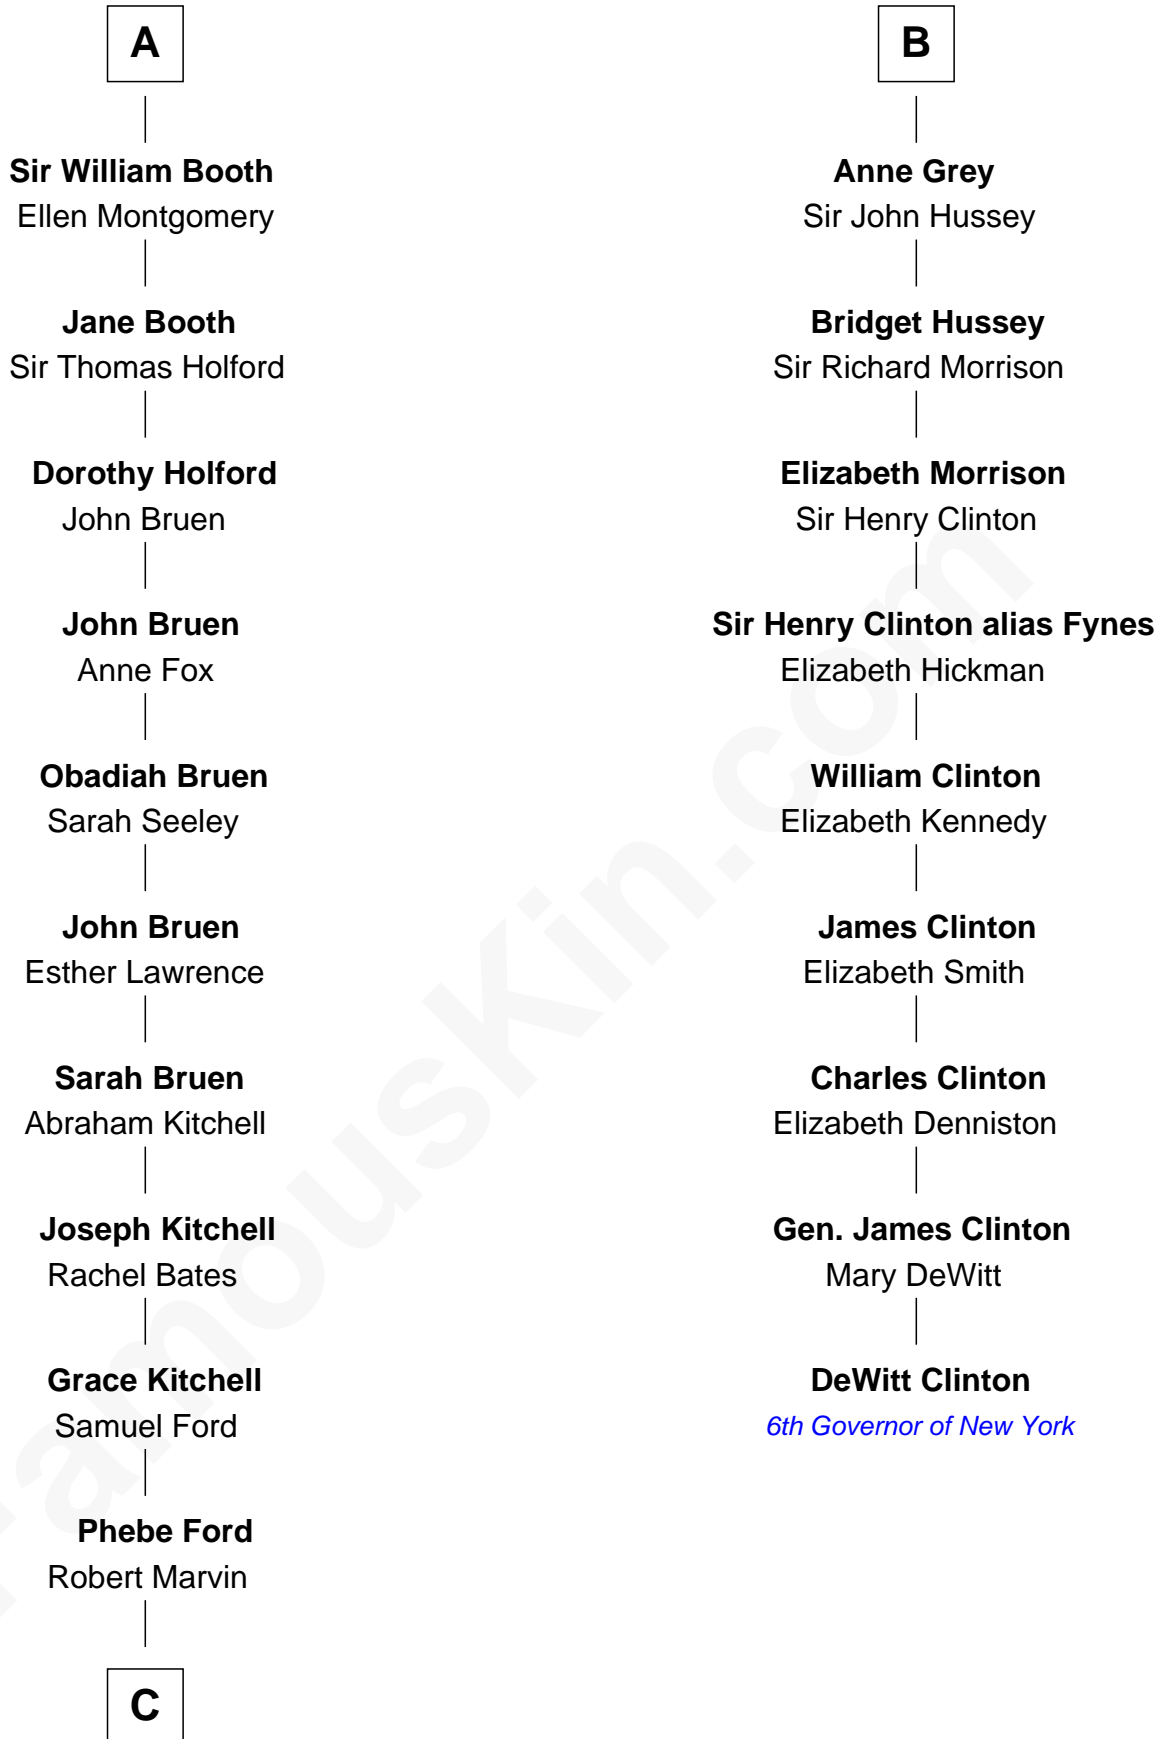

## Relationship Chart of

### Barbara (Pierce) Bush

*First Lady of President George H.W. Bush*

15th cousin 6 times removed of

**DeWitt Clinton**

*6th Governor of New York*

**C**

—  
**Samuel Ross Marvin**

Julia Ann Place

—  
**Jerome Place Marvin**

Martha Ann Stokes

—  
**Mabel Marvin**

Scott Pierce

—  
**Marvin Pierce**

Pauline Robinson

—  
**Barbara (Pierce) Bush**

*First Lady of George H.W. Bush*