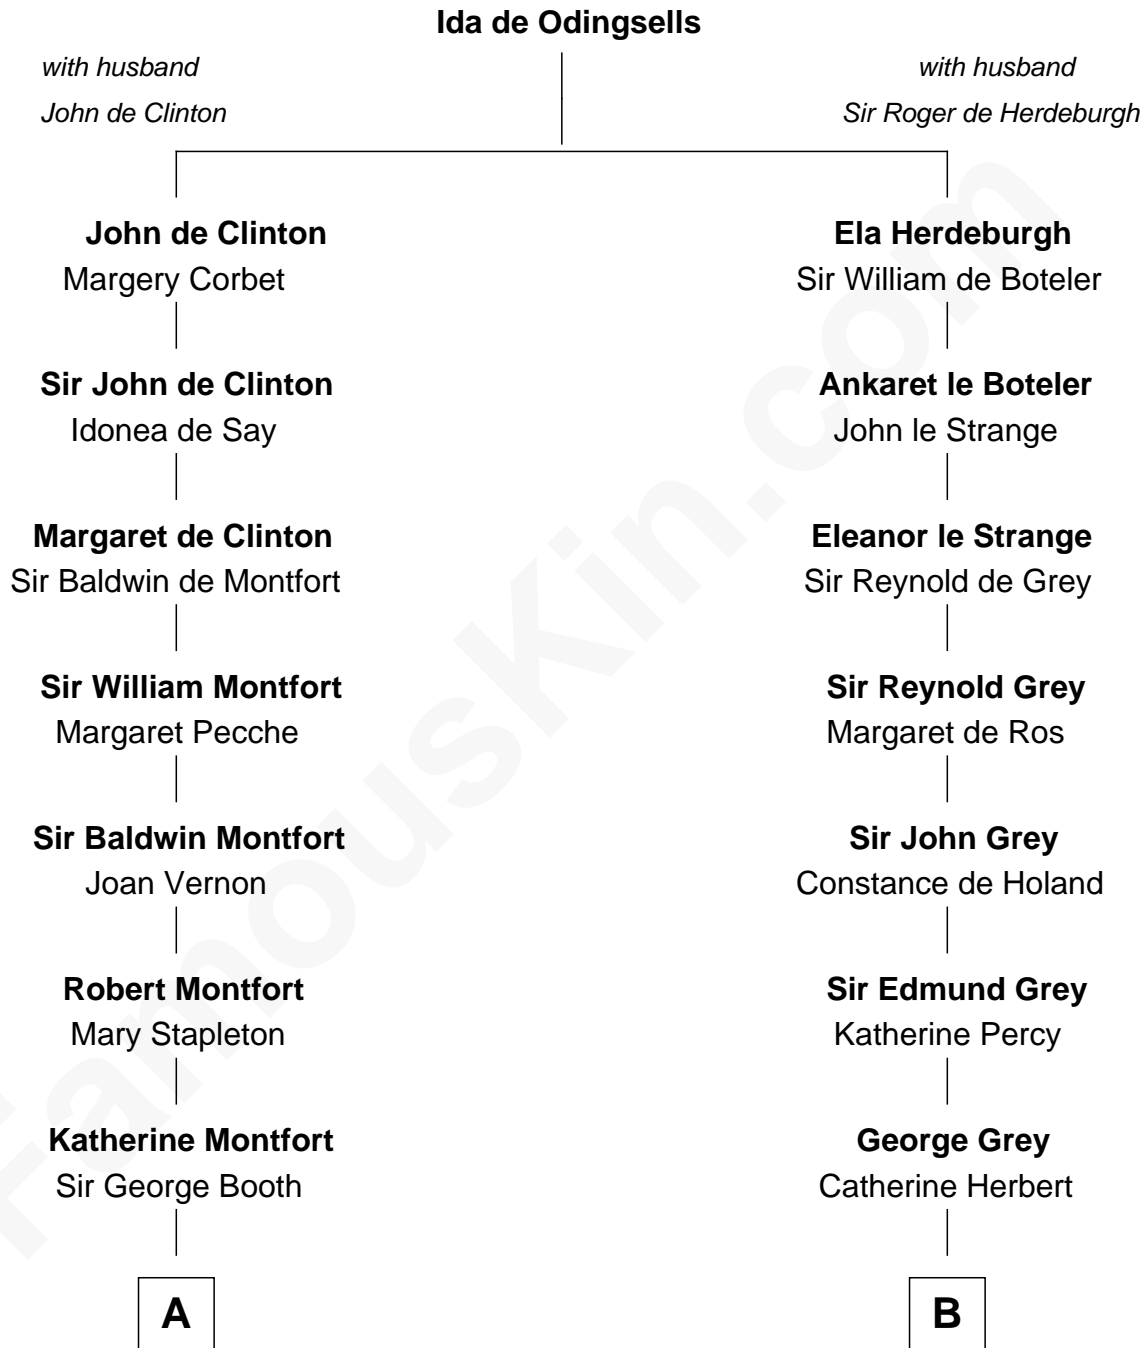

## Relationship Chart of

### Barbara (Pierce) Bush

*First Lady of President George H.W. Bush*

15th cousin 6 times removed of

**DeWitt Clinton**

*6th Governor of New York*

**C**

—  
**Samuel Ross Marvin**

Julia Ann Place

—  
**Jerome Place Marvin**

Martha Ann Stokes

—  
**Mabel Marvin**

Scott Pierce

—  
**Marvin Pierce**

Pauline Robinson

—  
**Barbara (Pierce) Bush**

*First Lady of George H.W. Bush*