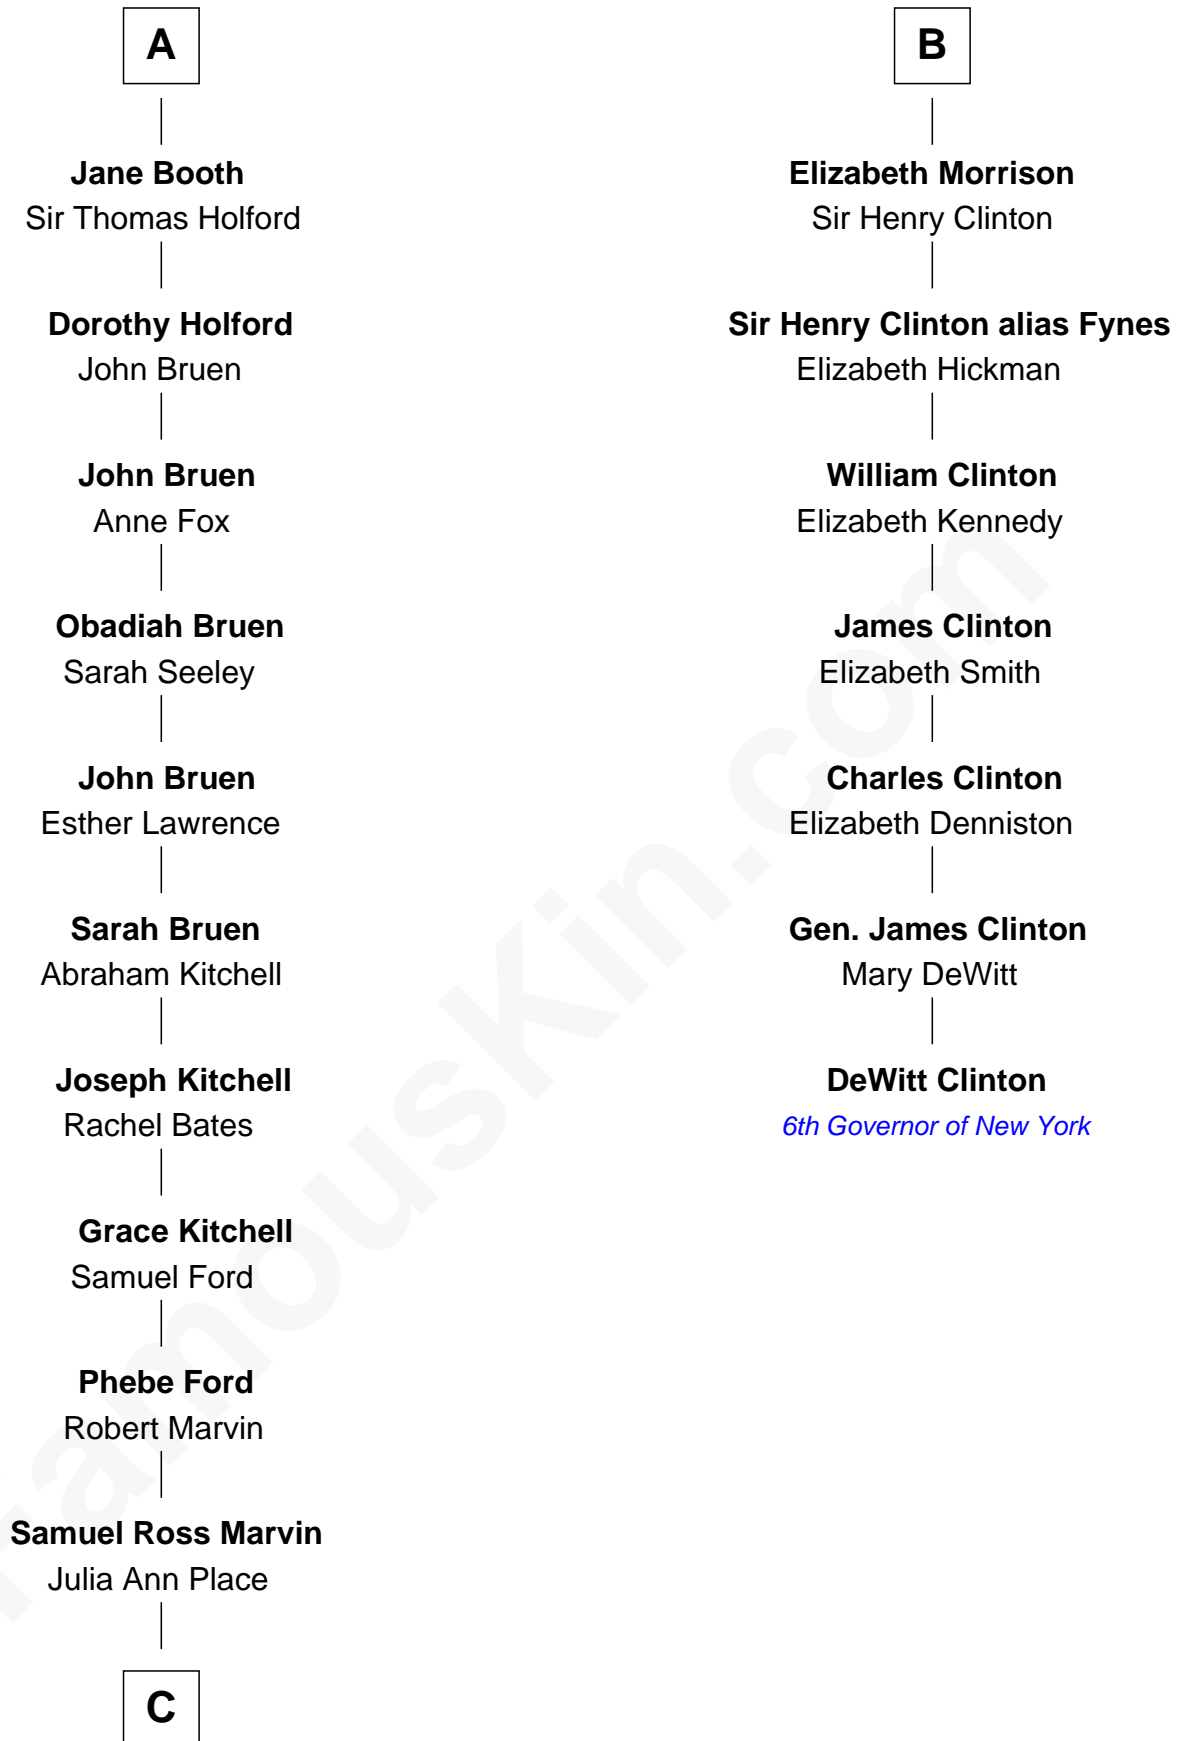

FamousKin.com

Relationship Chart of

Barbara (Pierce) Bush

First Lady of President George H.W. Bush

13th cousin 7 times removed of

DeWitt Clinton

6th Governor of New York

Sir Robert de Holland

Maude la Zouche

C

Jerome Place Marvin

Martha Ann Stokes

Mabel Marvin

Scott Pierce

Marvin Pierce

Pauline Robinson