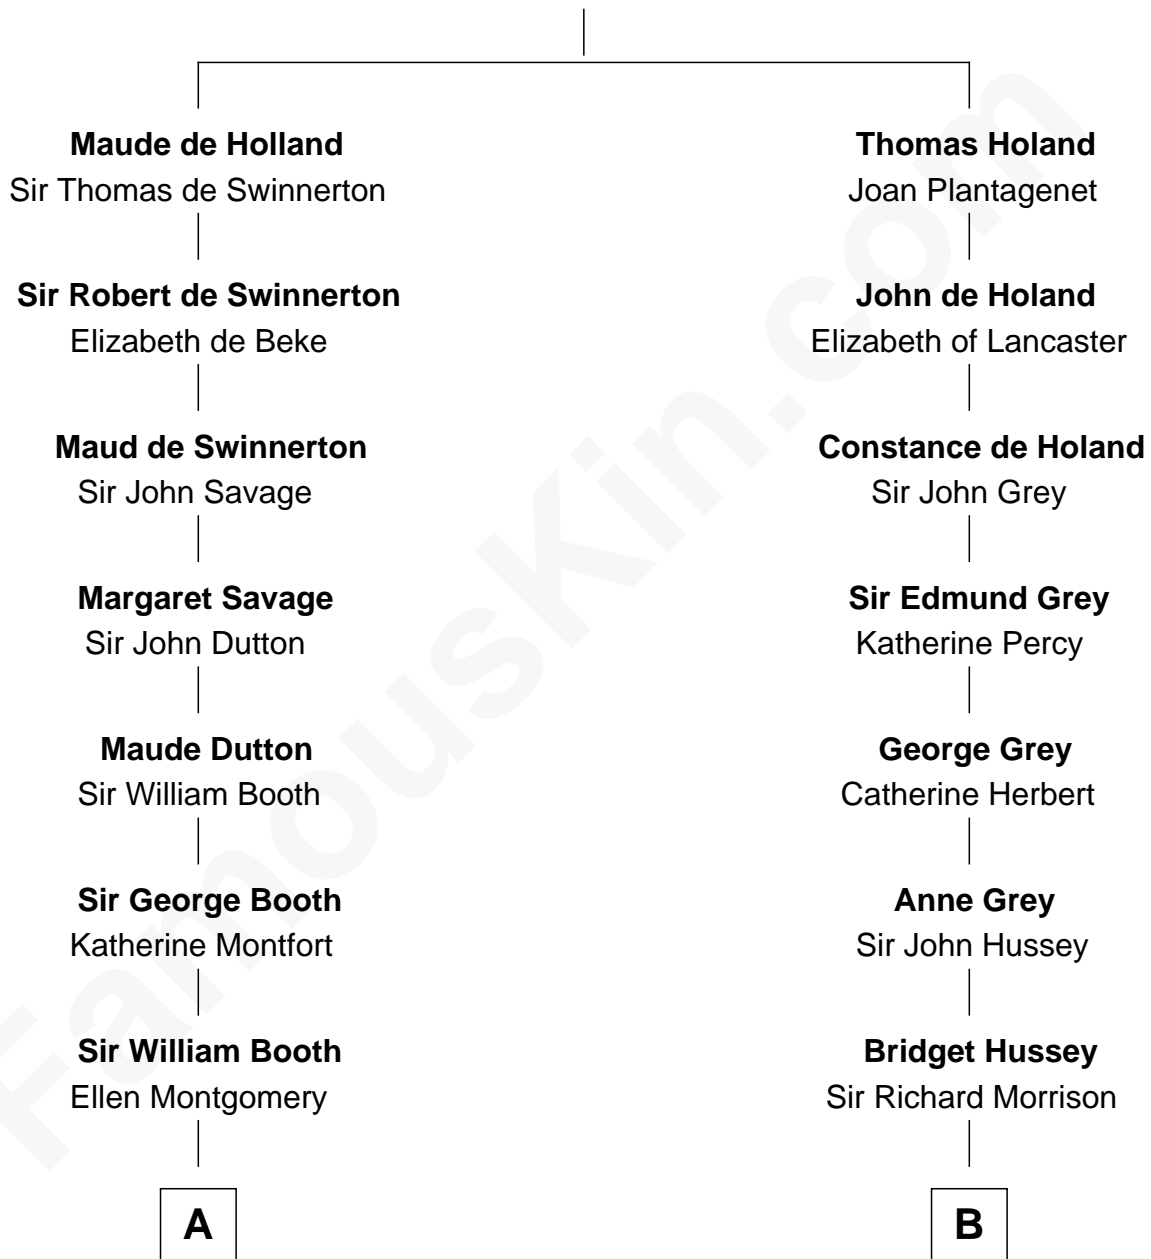

FamousKin.com

Relationship Chart of

Barbara (Pierce) Bush

First Lady of President George H.W. Bush

13th cousin 7 times removed of

DeWitt Clinton

6th Governor of New York

Sir Robert de Holland

Maude la Zouche

C

Jerome Place Marvin

Martha Ann Stokes

Mabel Marvin

Scott Pierce

Marvin Pierce

Pauline Robinson