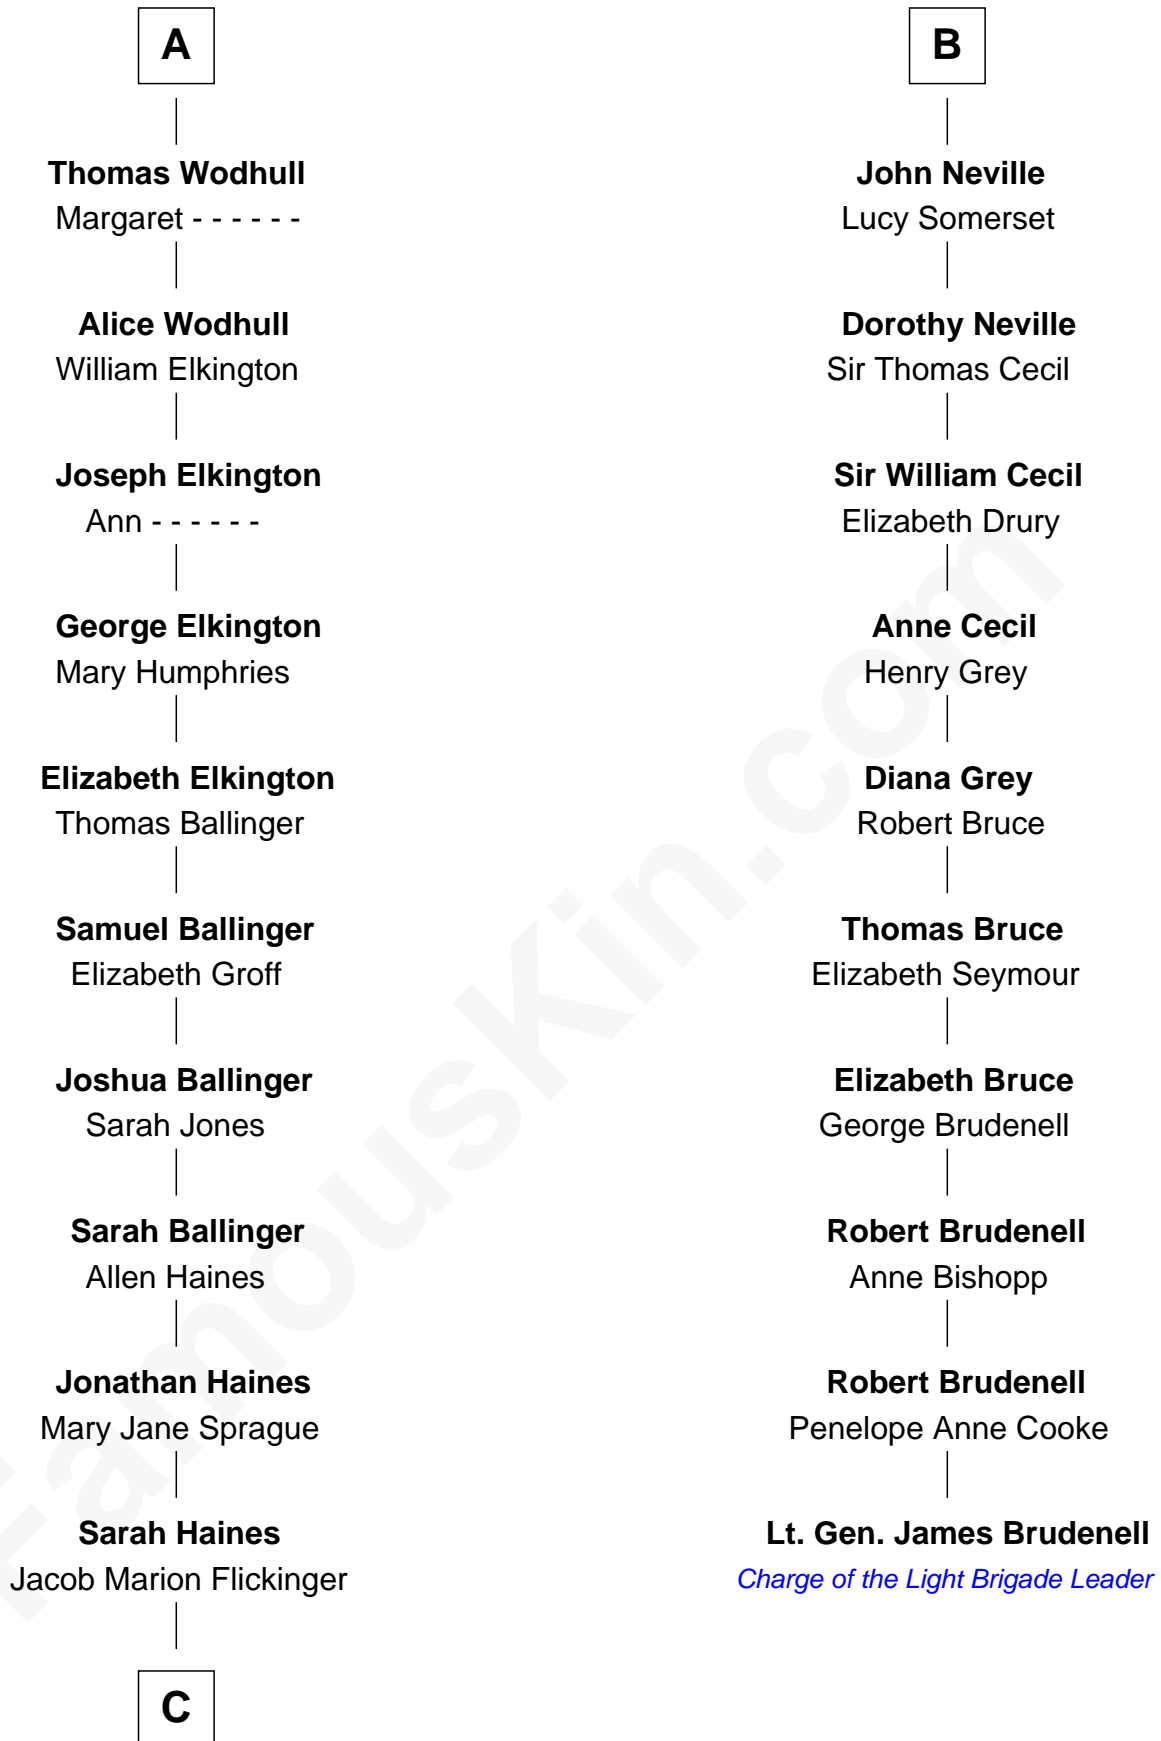

**FamousKin.com**  
**Relationship Chart of**  
**Barbara (Pierce) Bush**

*First Lady of President George H.W. Bush*

**16th cousin 3 times removed of**

**Lt. Gen. James Brudenell**

*Leader of the "Charge of the Light Brigade"*

**C**

**Lulu Dell Flickinger**  
James Edgar Robinson

**Pauline Robinson**  
Marvin Pierce

**Barbara (Pierce) Bush**  
*First Lady of George H.W. Bush*

FamousKin.com