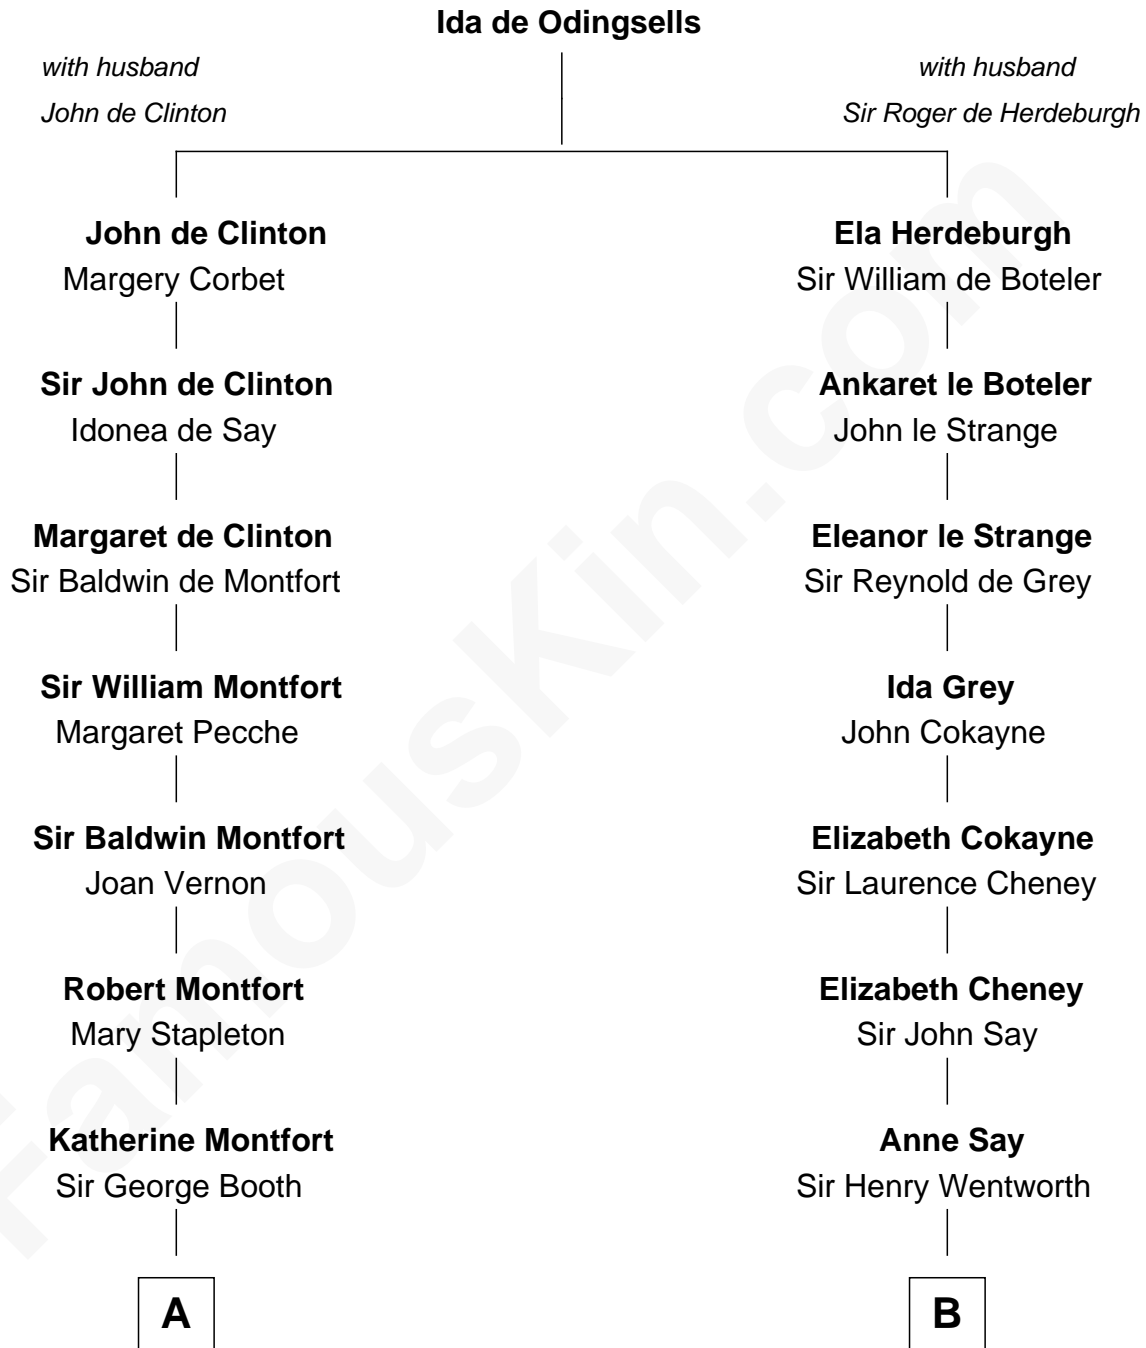

## Relationship Chart of

### Barbara (Pierce) Bush

*First Lady of President George H.W. Bush*

17th cousin 4 times removed of

### Lt. Gen. James Brudenell

*Leader of the "Charge of the Light Brigade"*

**C**

—  
**Samuel Ross Marvin**

Julia Ann Place

—  
**Jerome Place Marvin**

Martha Ann Stokes

—  
**Mabel Marvin**