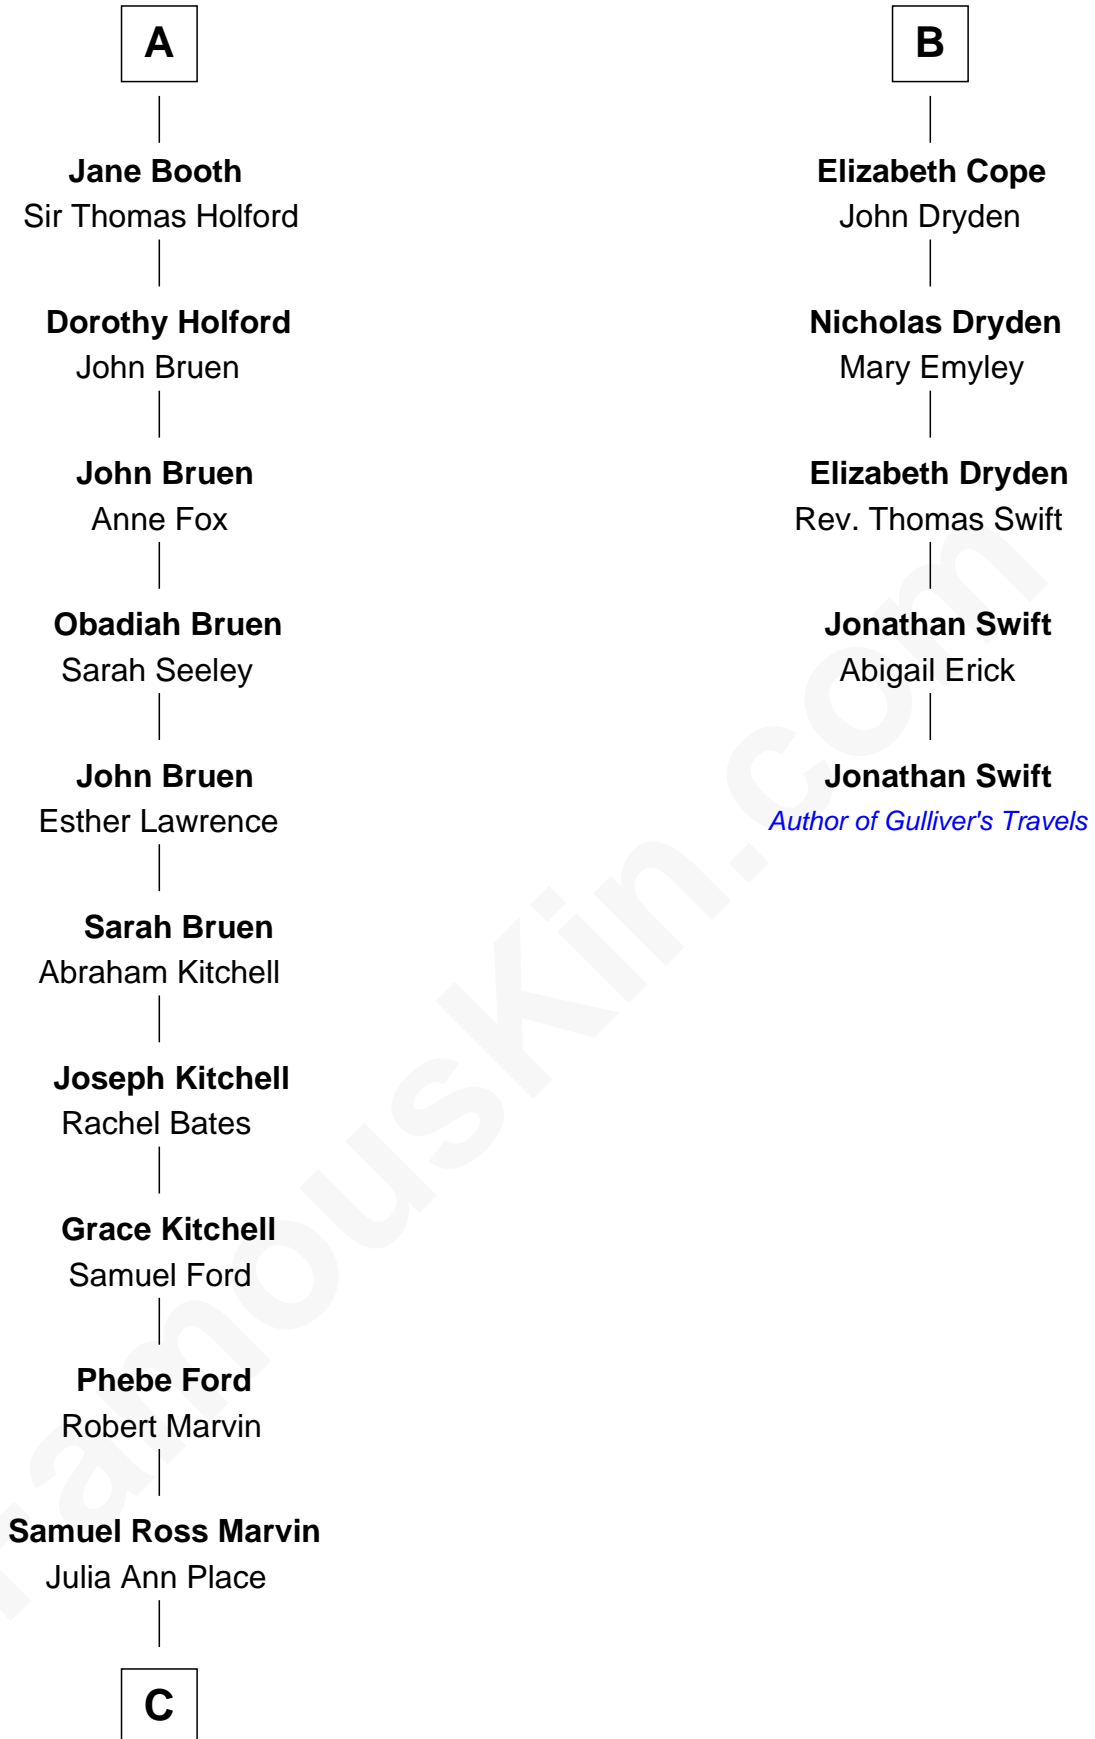

FamousKin.com

Relationship Chart of Barbara (Pierce) Bush

First Lady of President George H.W. Bush

11th cousin 9 times removed of

Jonathan Swift

Author of Gulliver's Travels

C

Jerome Place Marvin

Martha Ann Stokes

Mabel Marvin

Scott Pierce

Marvin Pierce

Pauline Robinson

Barbara (Pierce) Bush

First Lady of George H.W. Bush

FamousKin.com