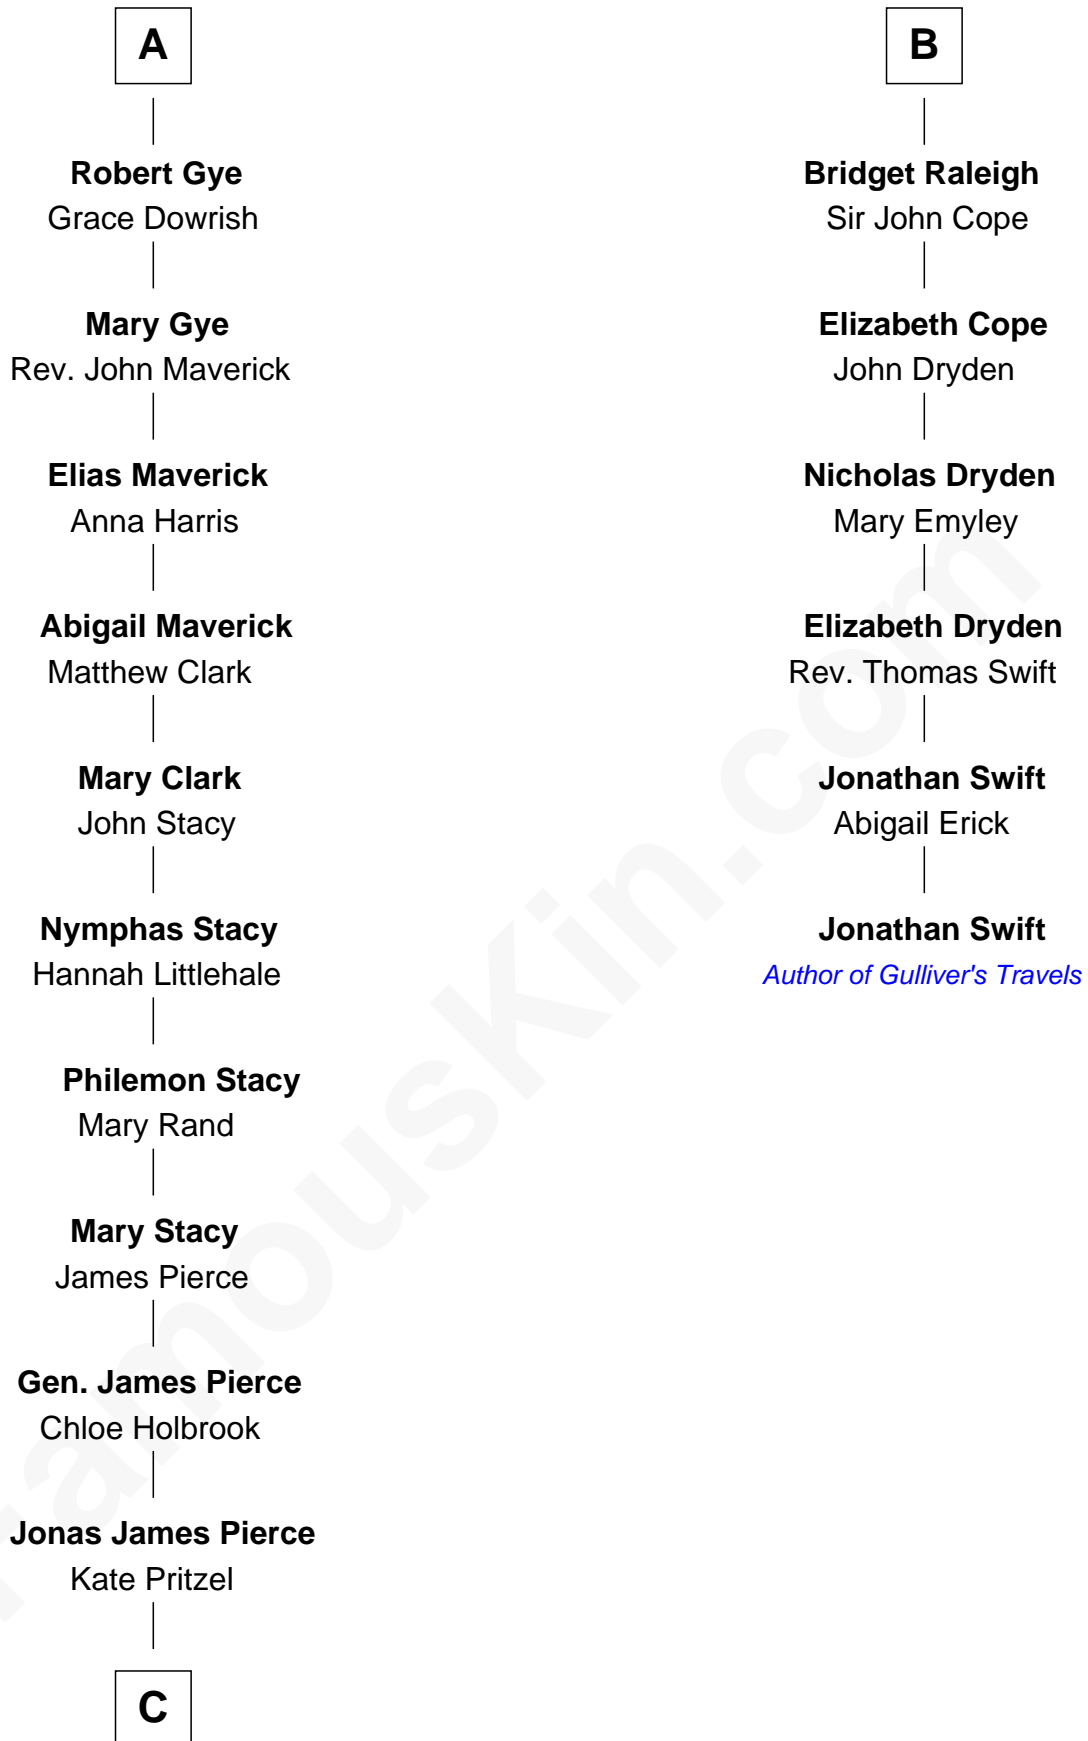

FamousKin.com

Relationship Chart of Barbara (Pierce) Bush

First Lady of President George H.W. Bush

12th cousin 7 times removed of

Jonathan Swift

Author of Gulliver's Travels

Edmund Fitzalan

Alice de Warenne

C

—
Scott Pierce
Mabel Marvin

—
Marvin Pierce
Pauline Robinson

—
Barbara (Pierce) Bush
First Lady of George H.W. Bush

FamousKin.com