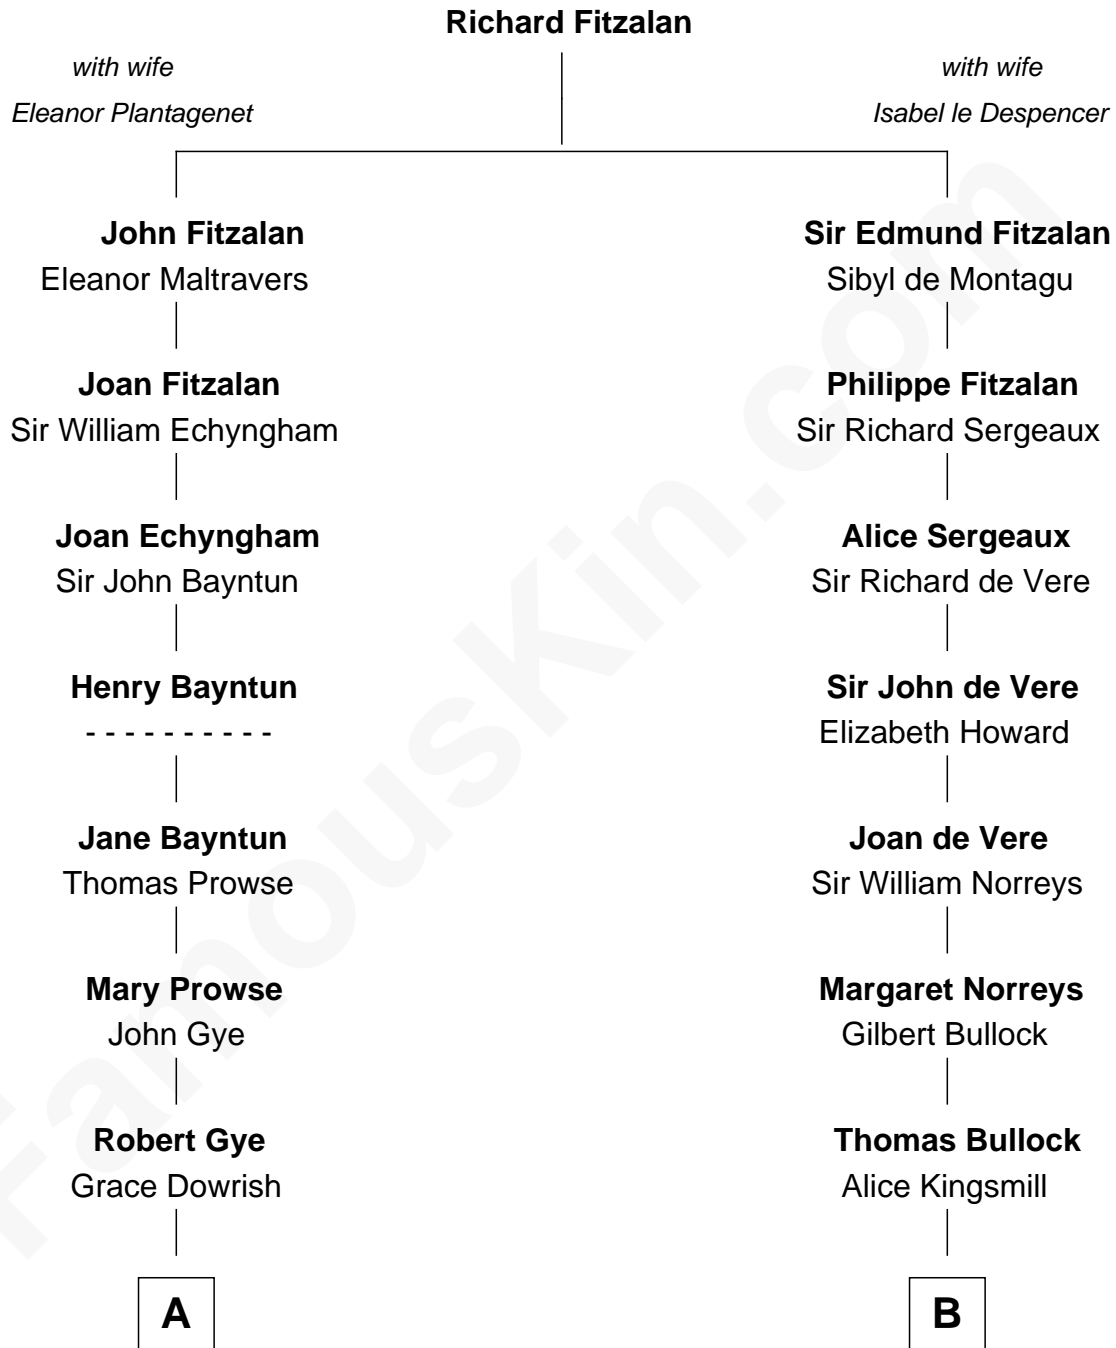

# FamousKin.com

## Relationship Chart of

### Barbara (Pierce) Bush

First Lady of President George H.W. Bush

18th cousin of

**Alan Ladd**  
Movie Actor

FamousKin.com