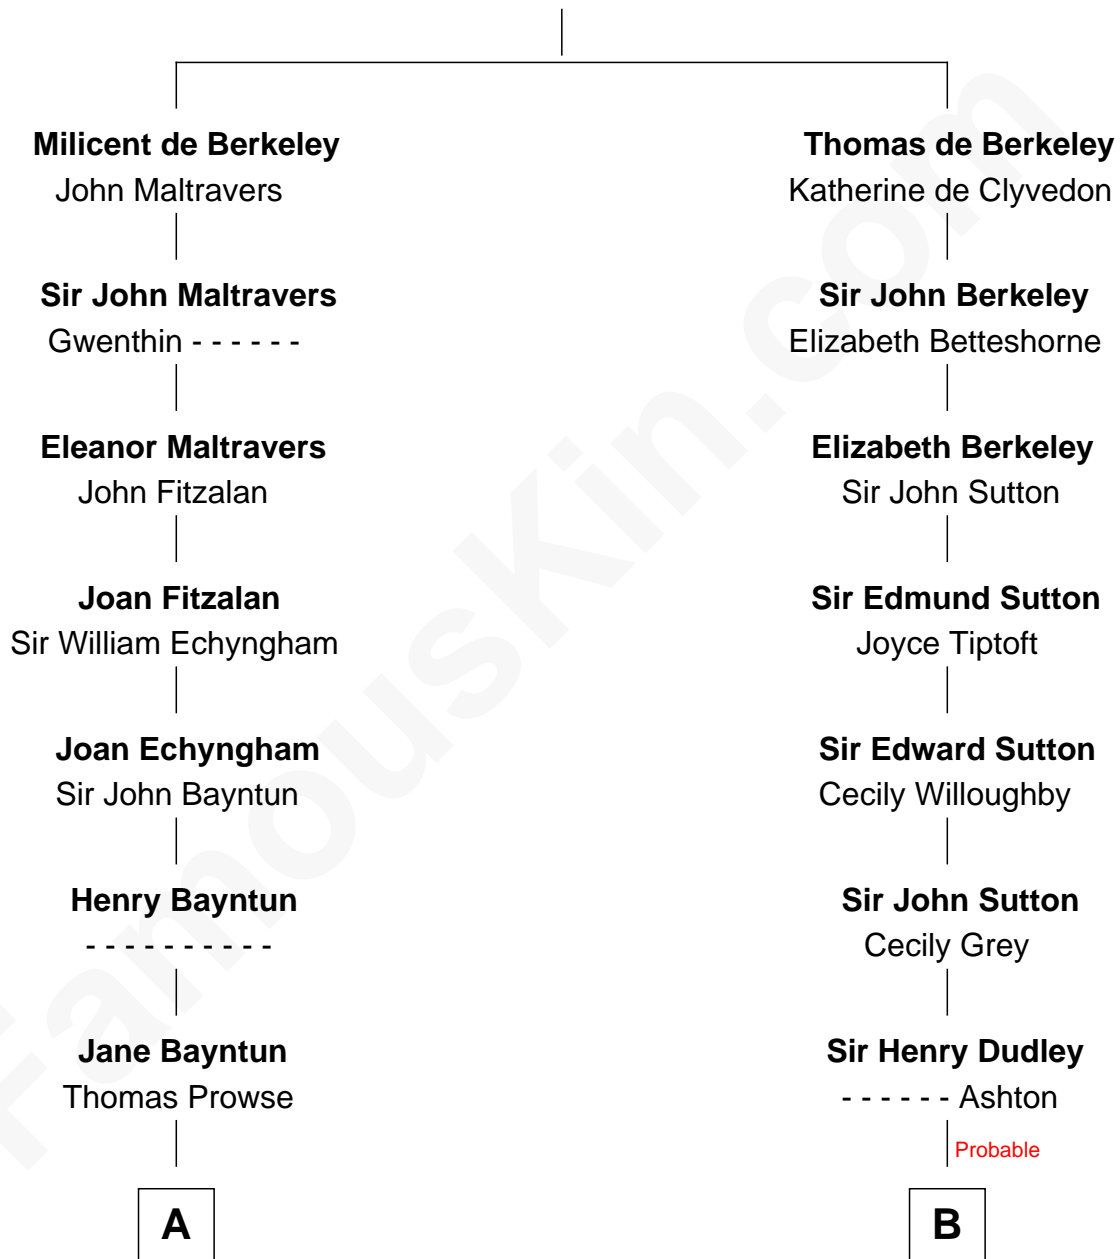

FamousKin.com

Relationship Chart of

Barbara (Pierce) Bush

First Lady of President George H.W. Bush

19th cousin 1 time removed of

Alan Ladd

Movie Actor

Sir Maurice de Berkeley

Eve la Zouche

C

Jonas James Pierce

Kate Pritzel

Scott Pierce

Mabel Marvin

Marvin Pierce

Pauline Robinson