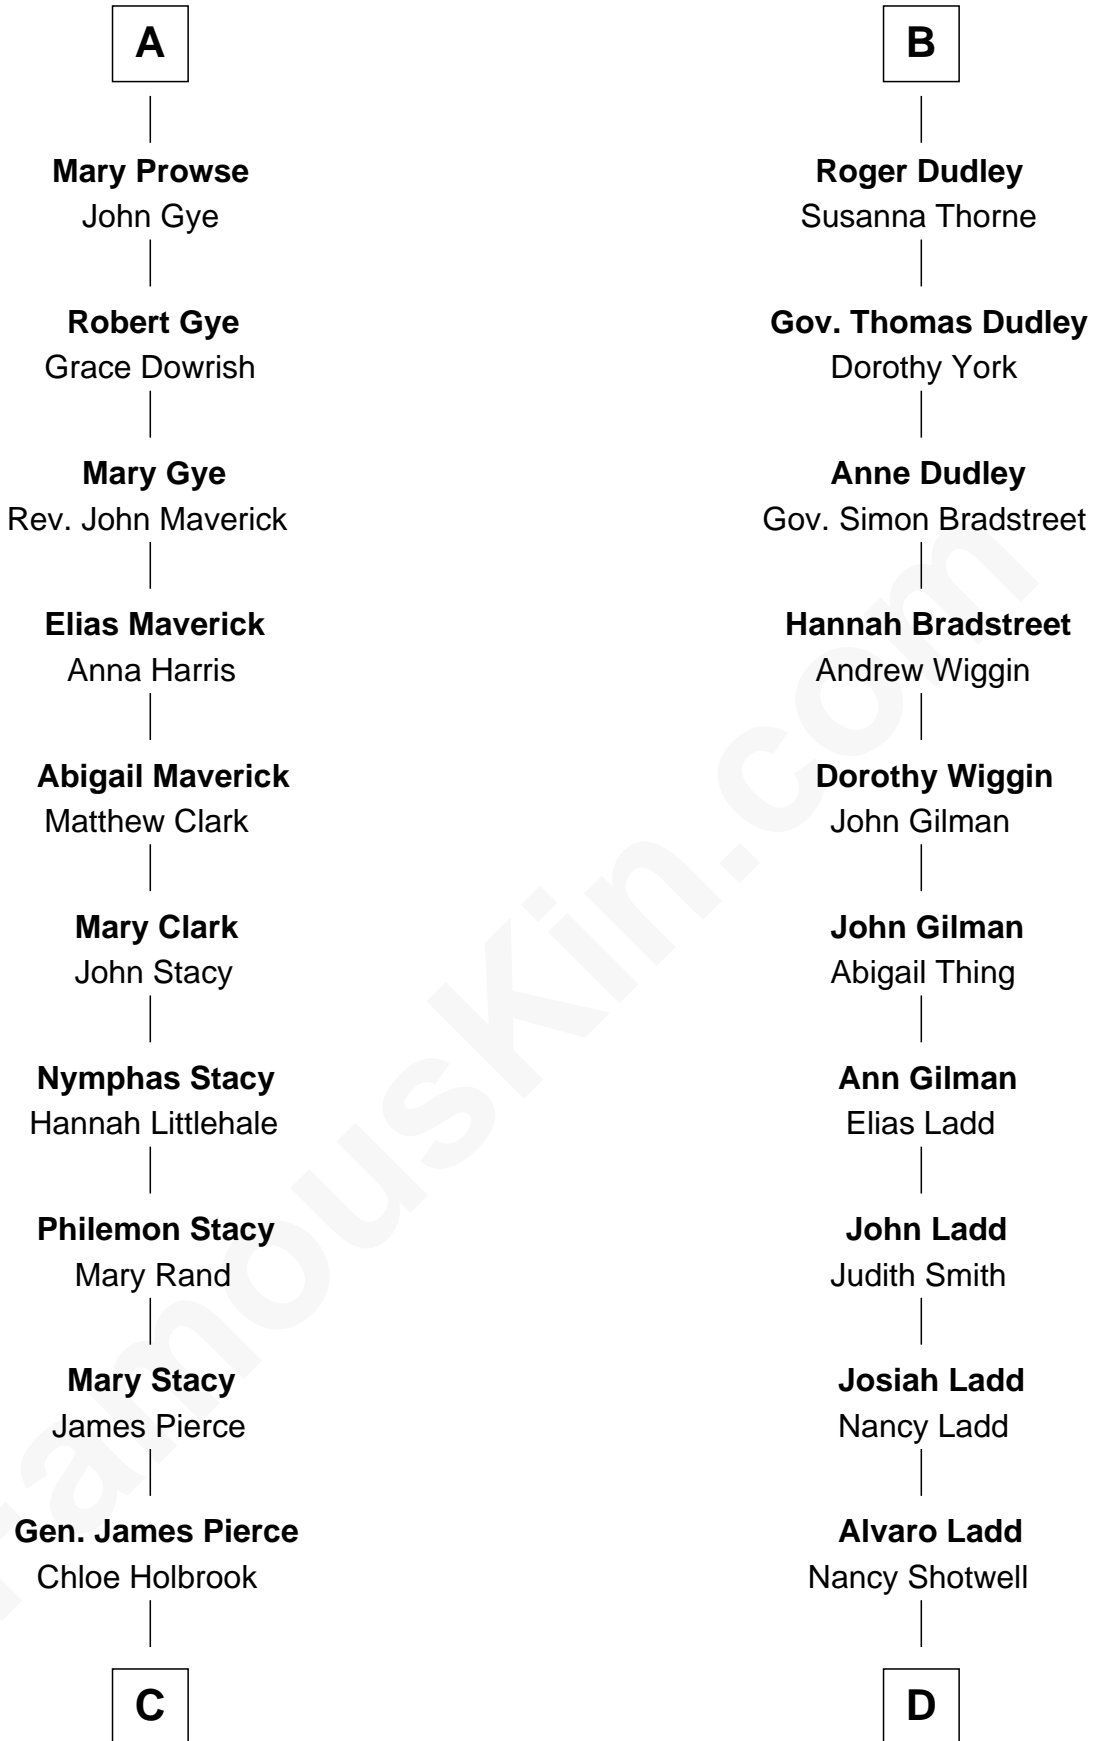

FamousKin.com

Relationship Chart of

Barbara (Pierce) Bush

First Lady of President George H.W. Bush

19th cousin 1 time removed of

Alan Ladd

Movie Actor

Sir Maurice de Berkeley

Eve la Zouche

C

Jonas James Pierce

Kate Pritzel

Scott Pierce

Mabel Marvin

Marvin Pierce

Pauline Robinson