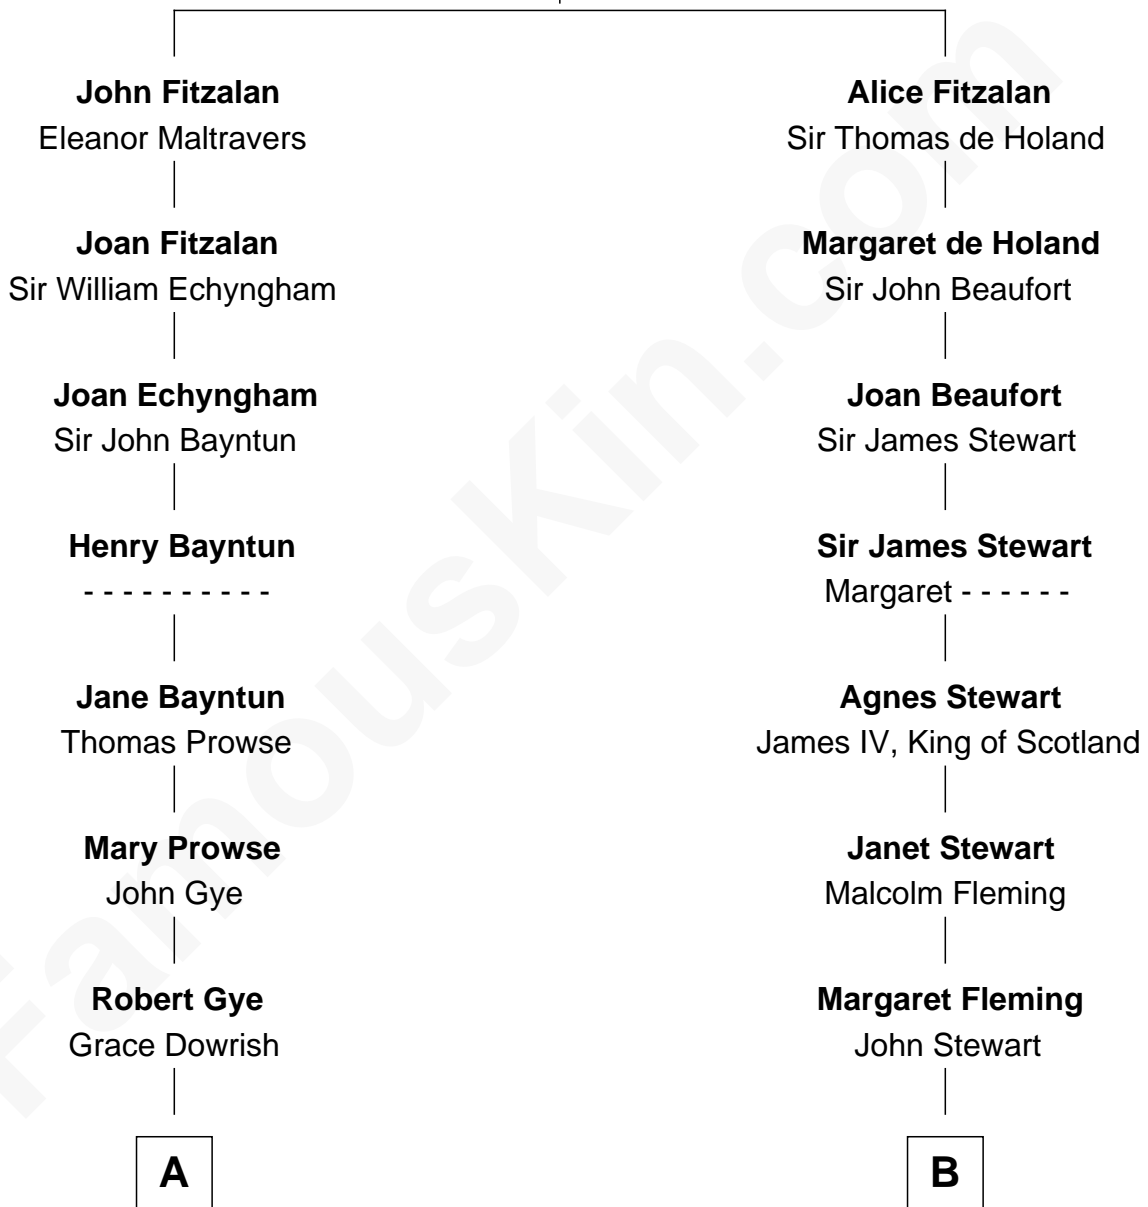

FamousKin.com

Relationship Chart of

Barbara (Pierce) Bush

First Lady of President George H.W. Bush

18th cousin 2 times removed of

Hugh Grant
Movie Actor

Richard Fitzalan
Eleanor Plantagenet

C

Marvin Pierce
Pauline Robinson

Barbara (Pierce) Bush
First Lady of George H.W. Bush

D

Felton George Randolph
Emily Margaret Nepean

Margaret Isobel Randolph
John Cassilis MacLean

Fynvola Susan MacLean
James Murray Grant