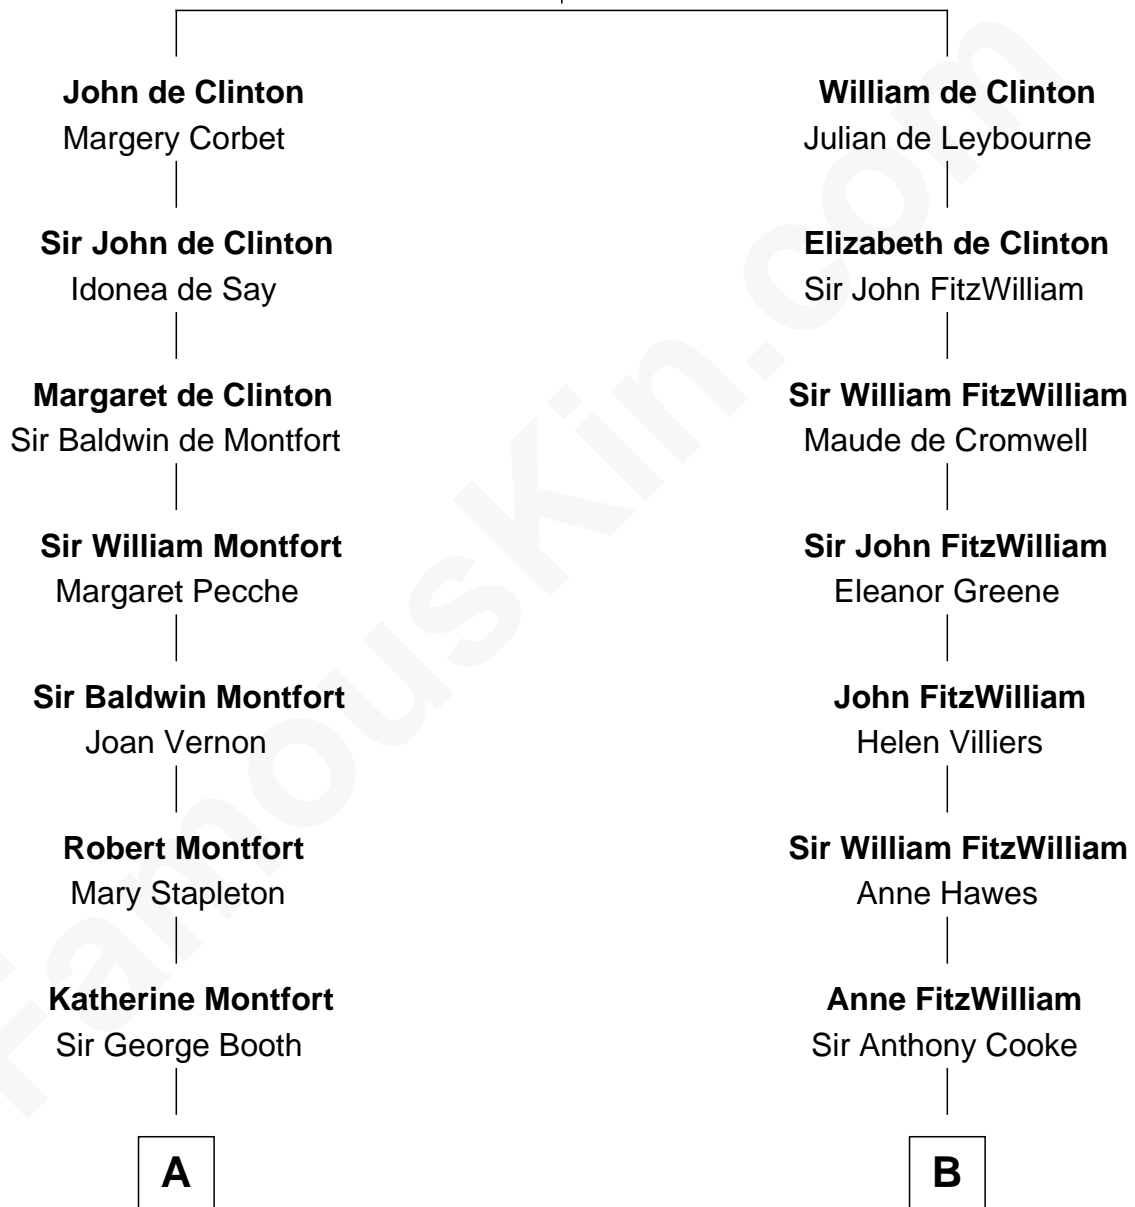

FamousKin.com

Relationship Chart of

Barbara (Pierce) Bush

First Lady of President George H.W. Bush

21st cousin of

Hugh Grant
Movie Actor

John de Clinton
Ida de Odingsells

C

Samuel Ross Marvin

Julia Ann Place

Jerome Place Marvin

Martha Ann Stokes

Mabel Marvin

Scott Pierce

Marvin Pierce

Pauline Robinson