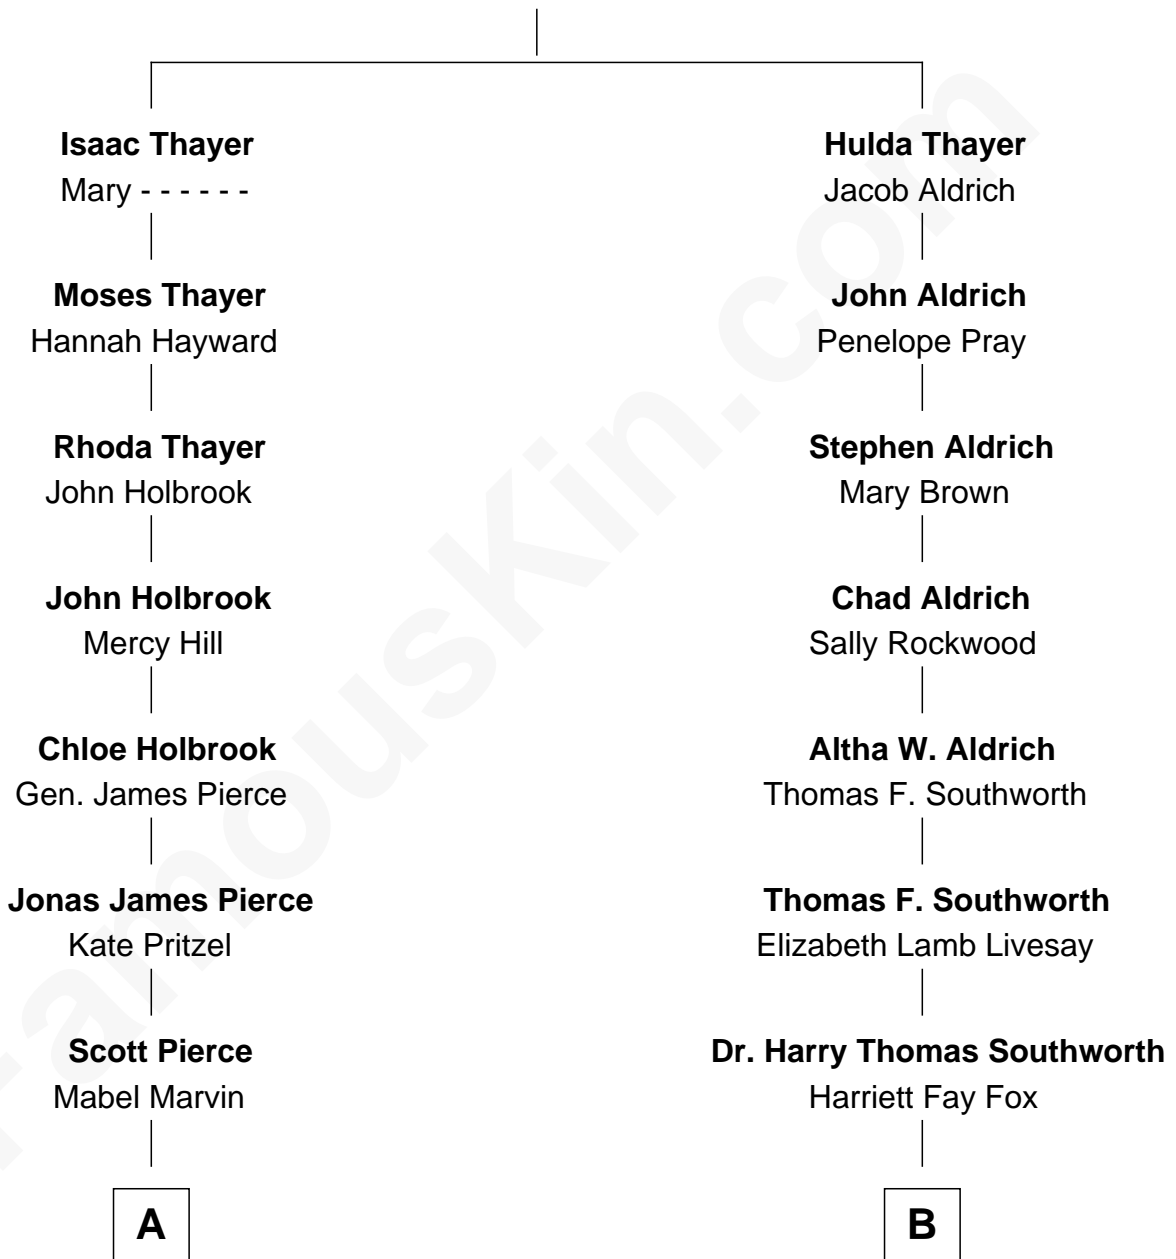

FamousKin.com

Relationship Chart of

Barbara (Pierce) Bush

First Lady of President George H.W. Bush

8th cousin of

John Ritter

TV and Movie Actor

Ferdinando Thayer

Huldah Hayward

A

Marvin Pierce
Pauline Robinson

Barbara (Pierce) Bush
First Lady of George H.W. Bush

B

Dorothy Fay Southworth
Woodward Maurice Ritter

John Ritter
TV and Movie Actor

FamousKin.com