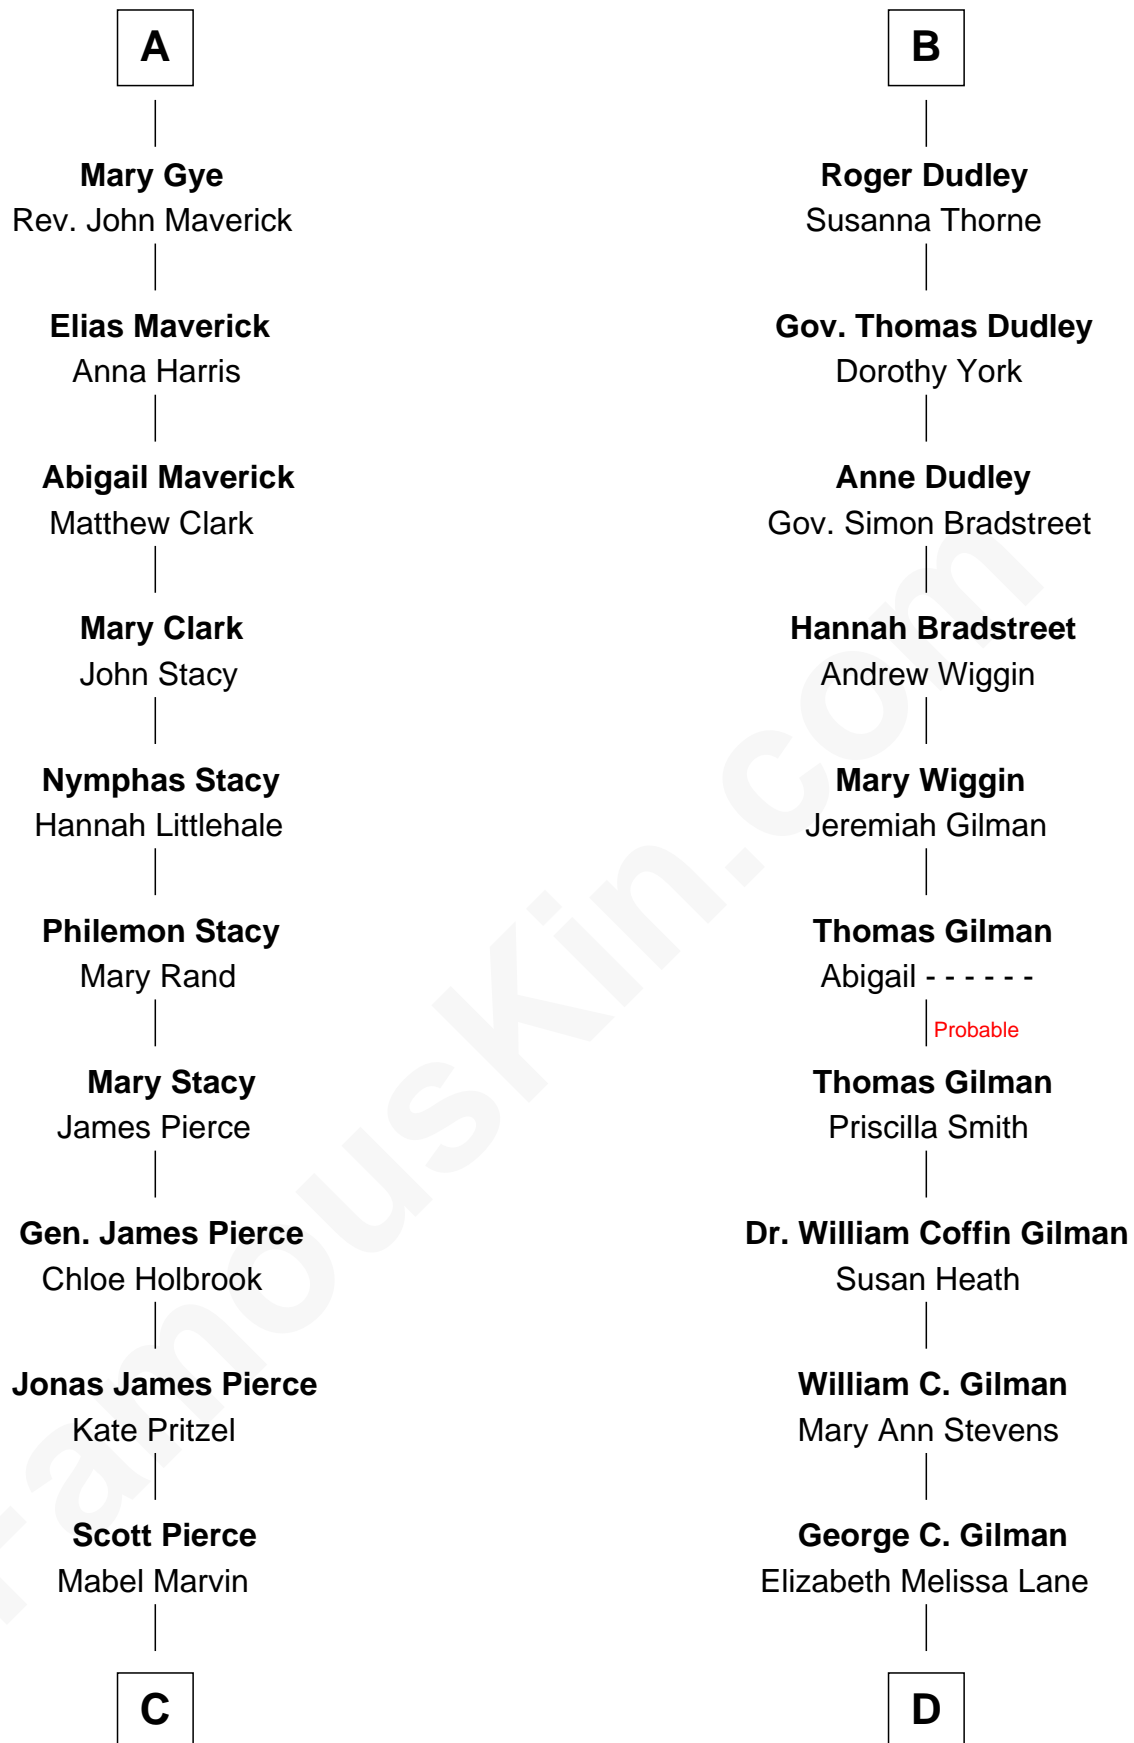

FamousKin.com

Relationship Chart of

Barbara (Pierce) Bush

First Lady of President George H.W. Bush

18th cousin 1 time removed of

George Hamilton

TV and Movie Actor

Richard Fitzalan
Eleanor Plantagenet

C

Marvin Pierce
Pauline Robinson

Barbara (Pierce) Bush
First Lady of George H.W. Bush

D

Lillian C. Gilman
Harry Fuller Hamilton

George William Hamilton
Anne Lucille Stevens

George Hamilton
TV and Movie Actor