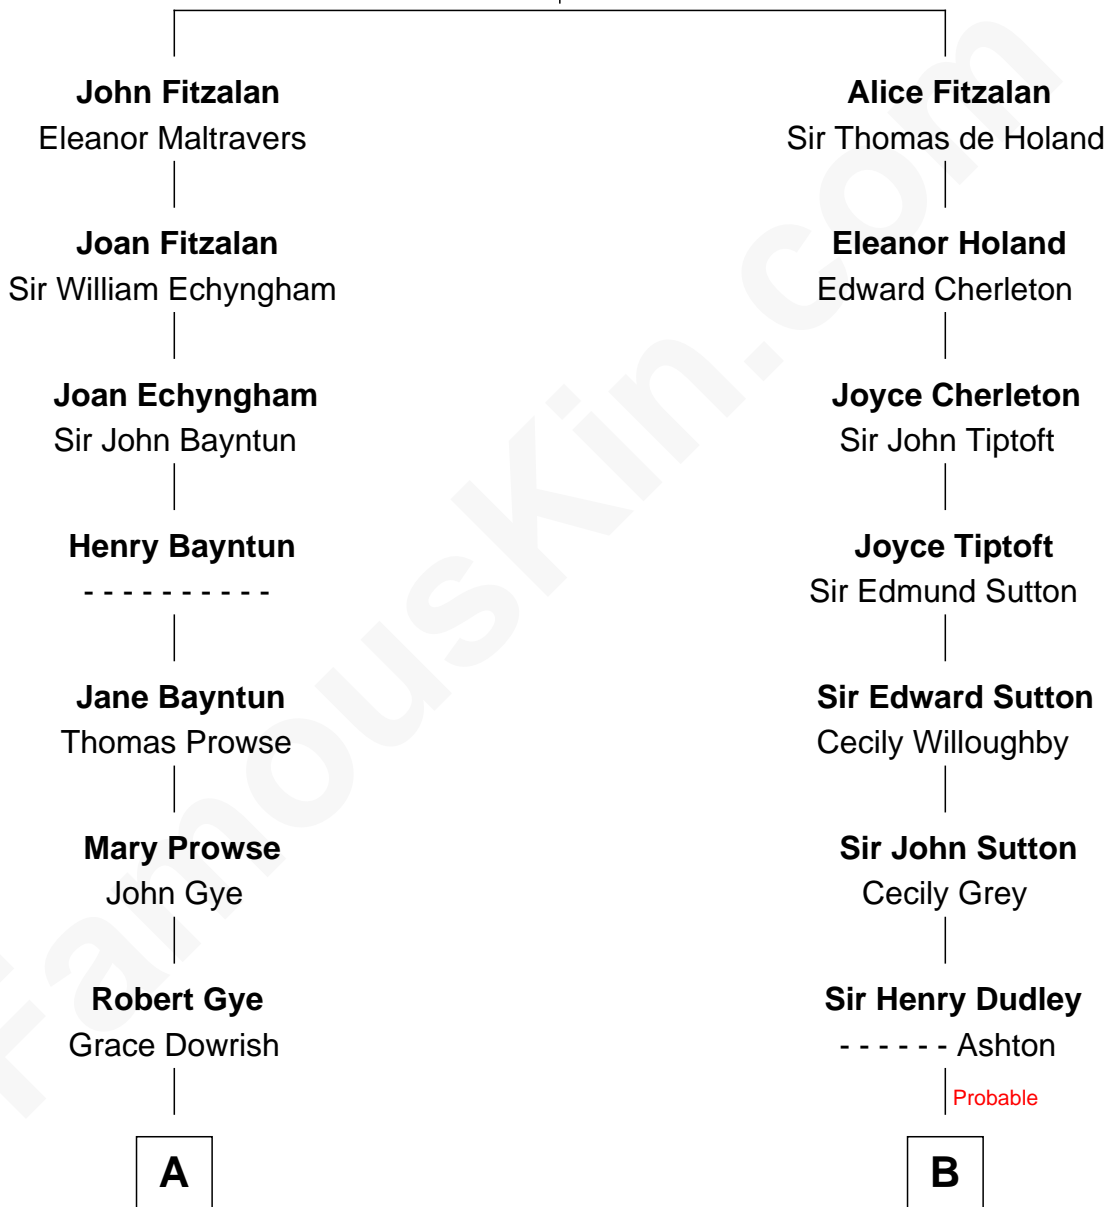

FamousKin.com

Relationship Chart of

Barbara (Pierce) Bush

First Lady of President George H.W. Bush

18th cousin of

Dick Clark

Radio and TV Host

Richard Fitzalan
Eleanor Plantagenet

C

Marvin Pierce
Pauline Robinson

Barbara (Pierce) Bush
First Lady of George H.W. Bush

D

Julia Fuller Barnard
Richard Augustus Clark

Dick Clark
Radio and TV Host

FamousKin.com