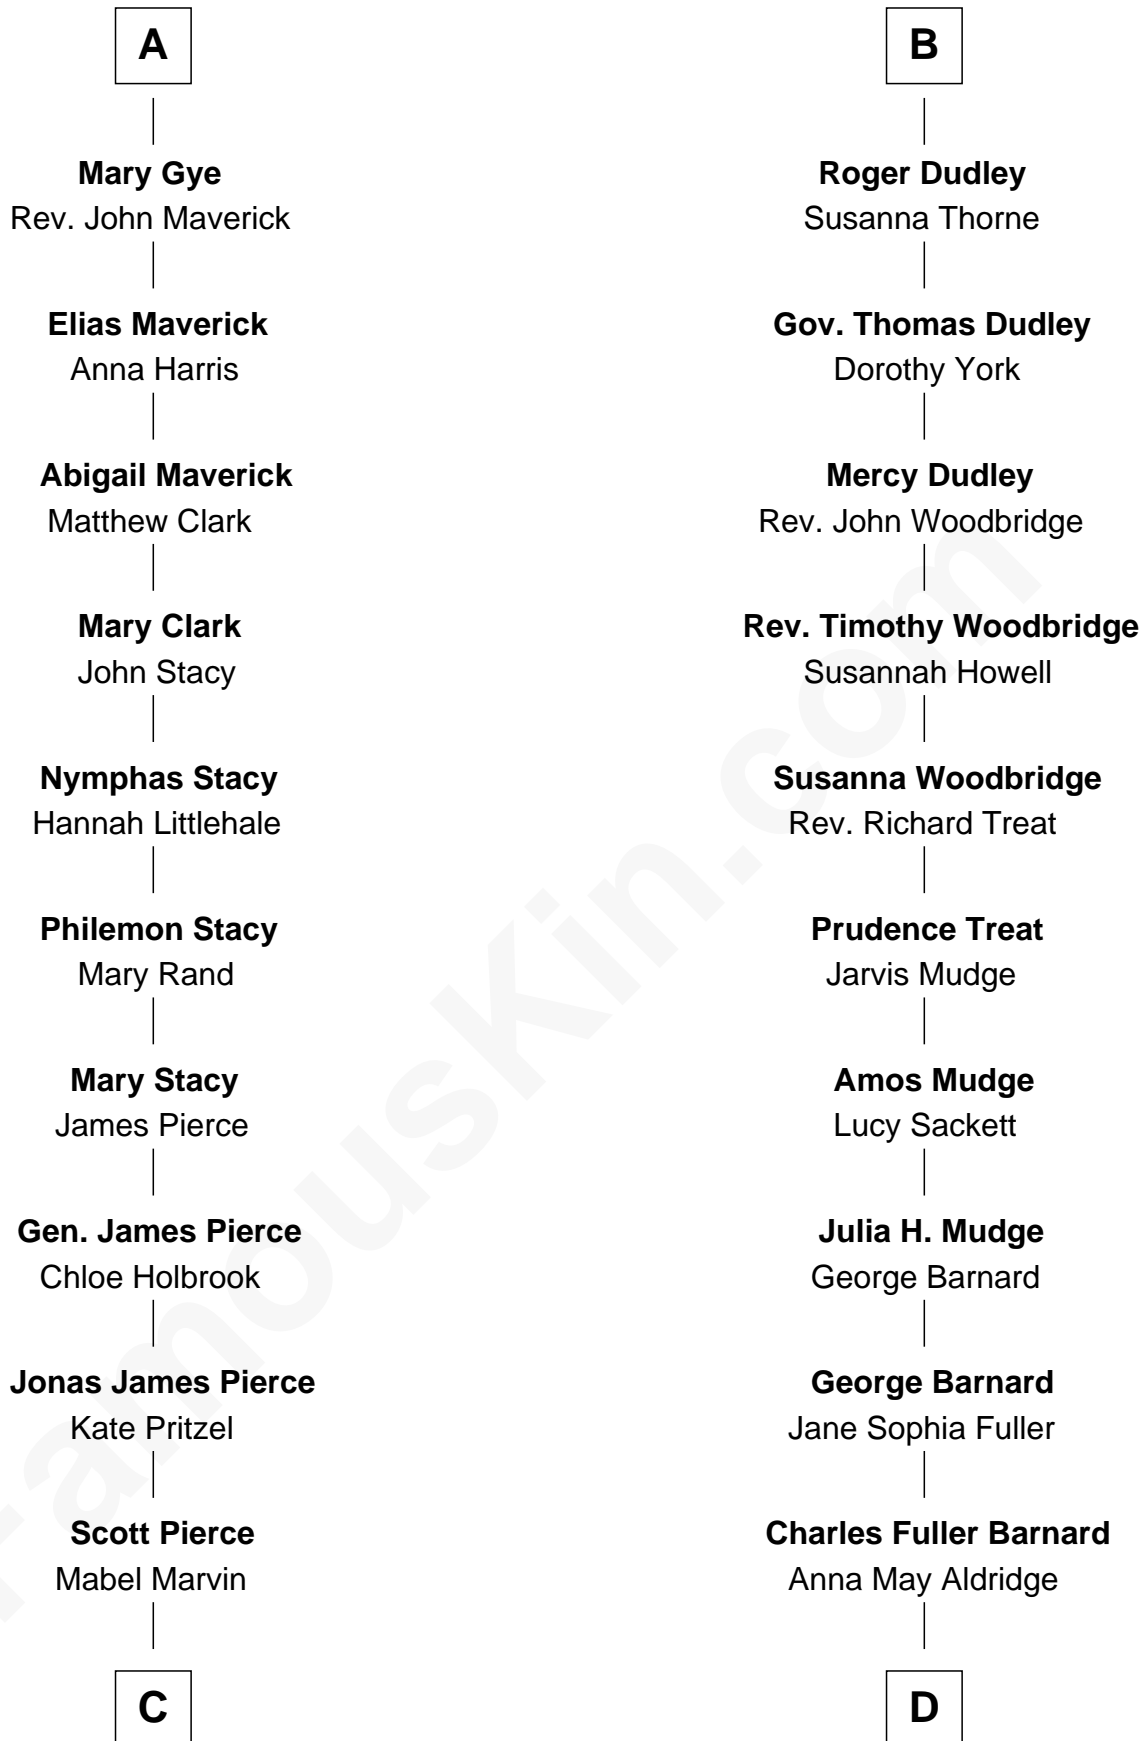

FamousKin.com

Relationship Chart of

Barbara (Pierce) Bush

First Lady of President George H.W. Bush

18th cousin of

Dick Clark

Radio and TV Host

Richard Fitzalan
Eleanor Plantagenet

C

Marvin Pierce
Pauline Robinson

Barbara (Pierce) Bush
First Lady of George H.W. Bush

D

Julia Fuller Barnard
Richard Augustus Clark

Dick Clark
Radio and TV Host

FamousKin.com