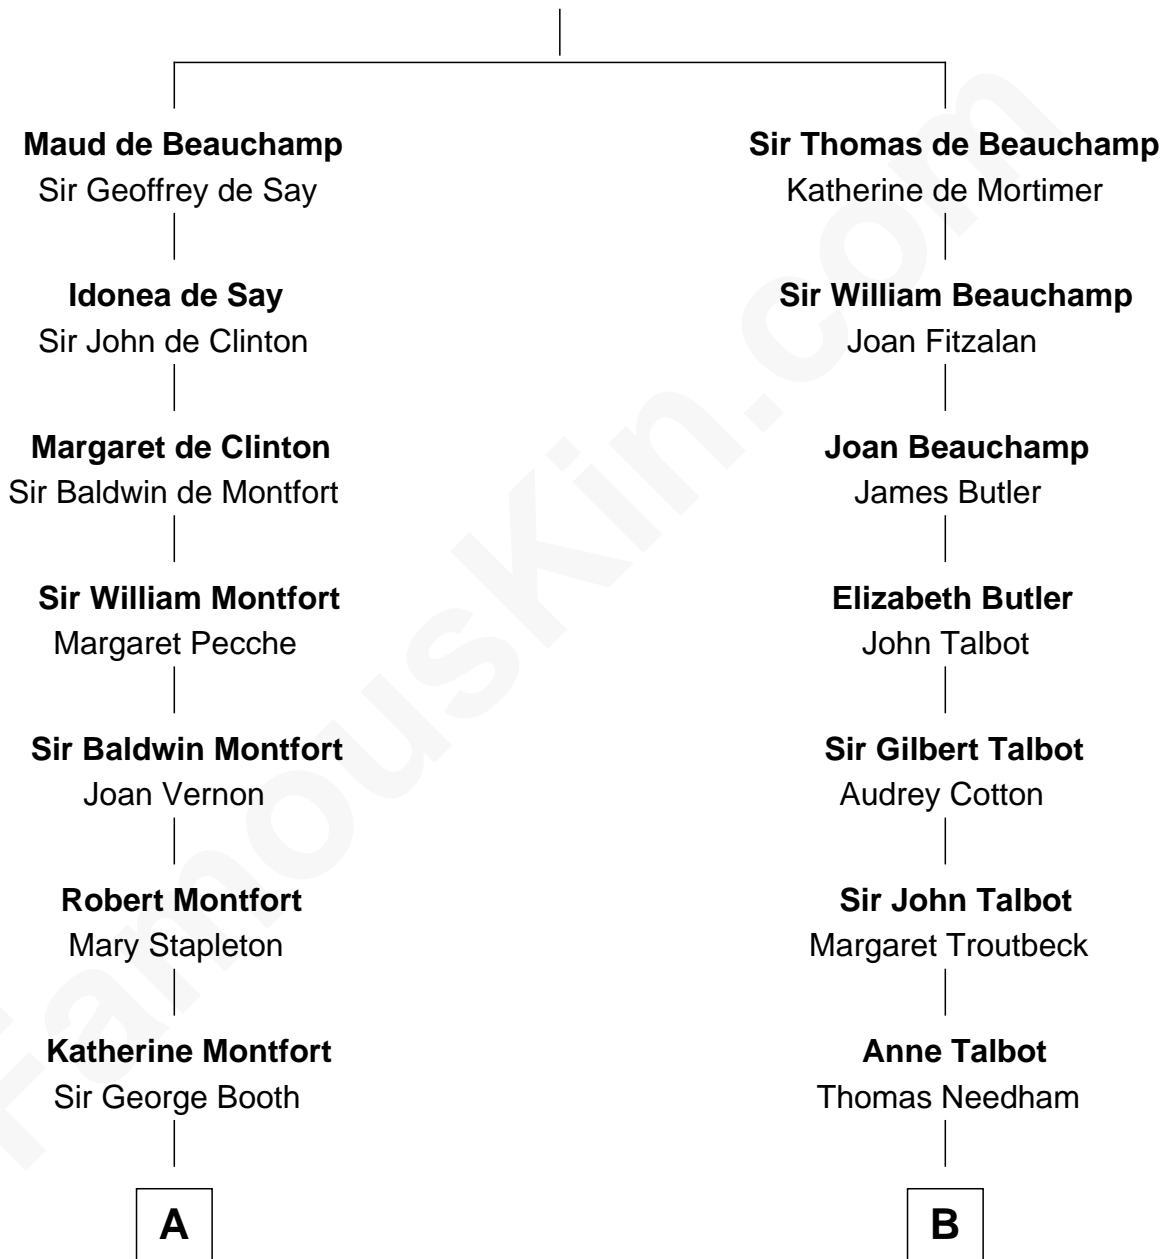

FamousKin.com

Relationship Chart of Barbara (Pierce) Bush

First Lady of President George H.W. Bush

19th cousin 2 times removed of

Dick Clark

Radio and TV Host

Guy de Beauchamp

Alice de Toeni

C

Samuel Ross Marvin

Julia Ann Place

Jerome Place Marvin

Martha Ann Stokes

Mabel Marvin

Scott Pierce

Marvin Pierce

Pauline Robinson

Barbara (Pierce) Bush

First Lady of George H.W. Bush

D

Charles Fuller Barnard

Anna May Aldridge

Julia Fuller Barnard

Richard Augustus Clark