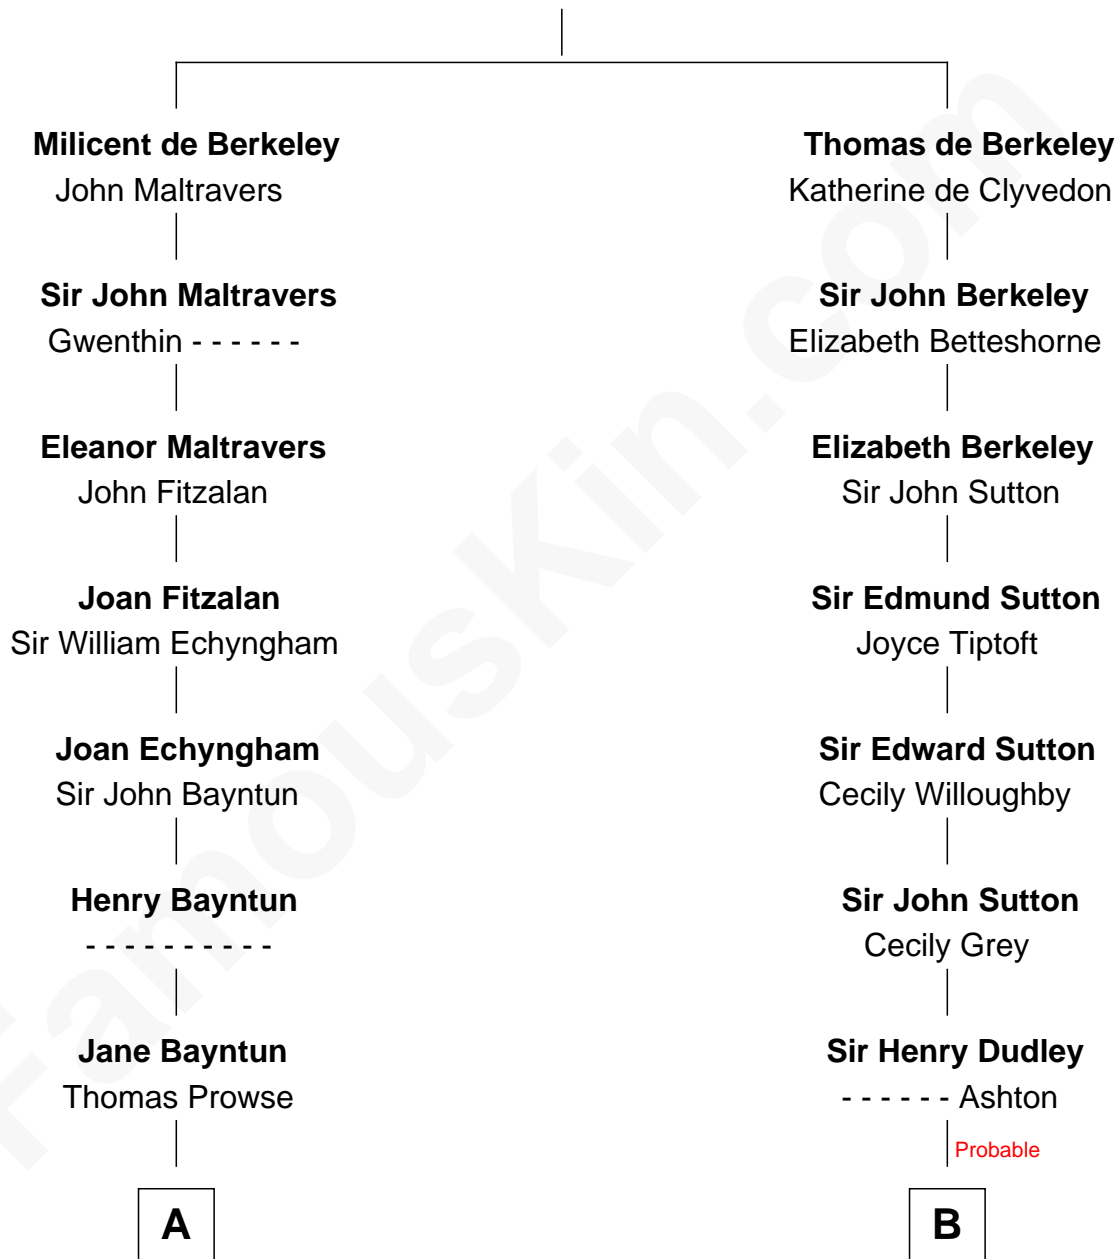

FamousKin.com

Relationship Chart of Barbara (Pierce) Bush

First Lady of President George H.W. Bush

18th cousin 2 times removed of

Dick Clark

Radio and TV Host

Sir Maurice de Berkeley

Eve la Zouche

FamousKin.com