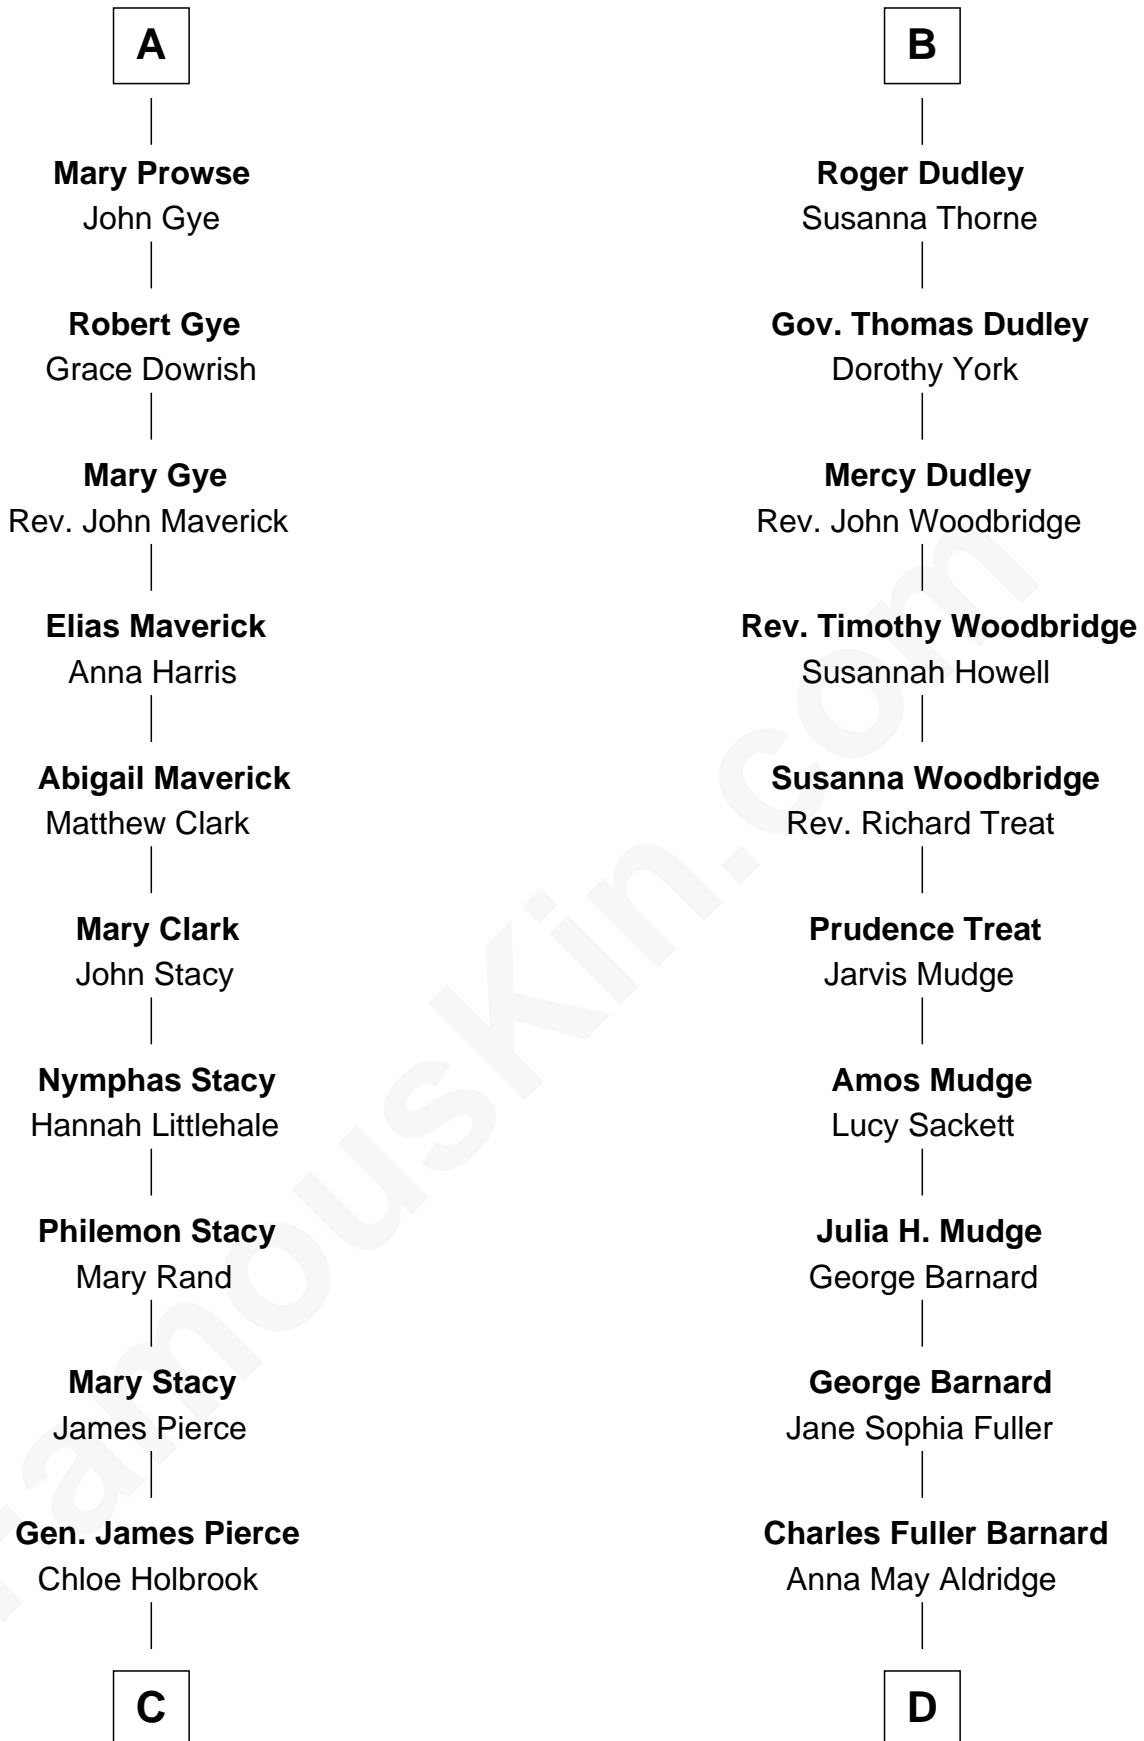

FamousKin.com

Relationship Chart of Barbara (Pierce) Bush

First Lady of President George H.W. Bush

18th cousin 2 times removed of

Dick Clark

Radio and TV Host

Sir Maurice de Berkeley

Eve la Zouche

FamousKin.com