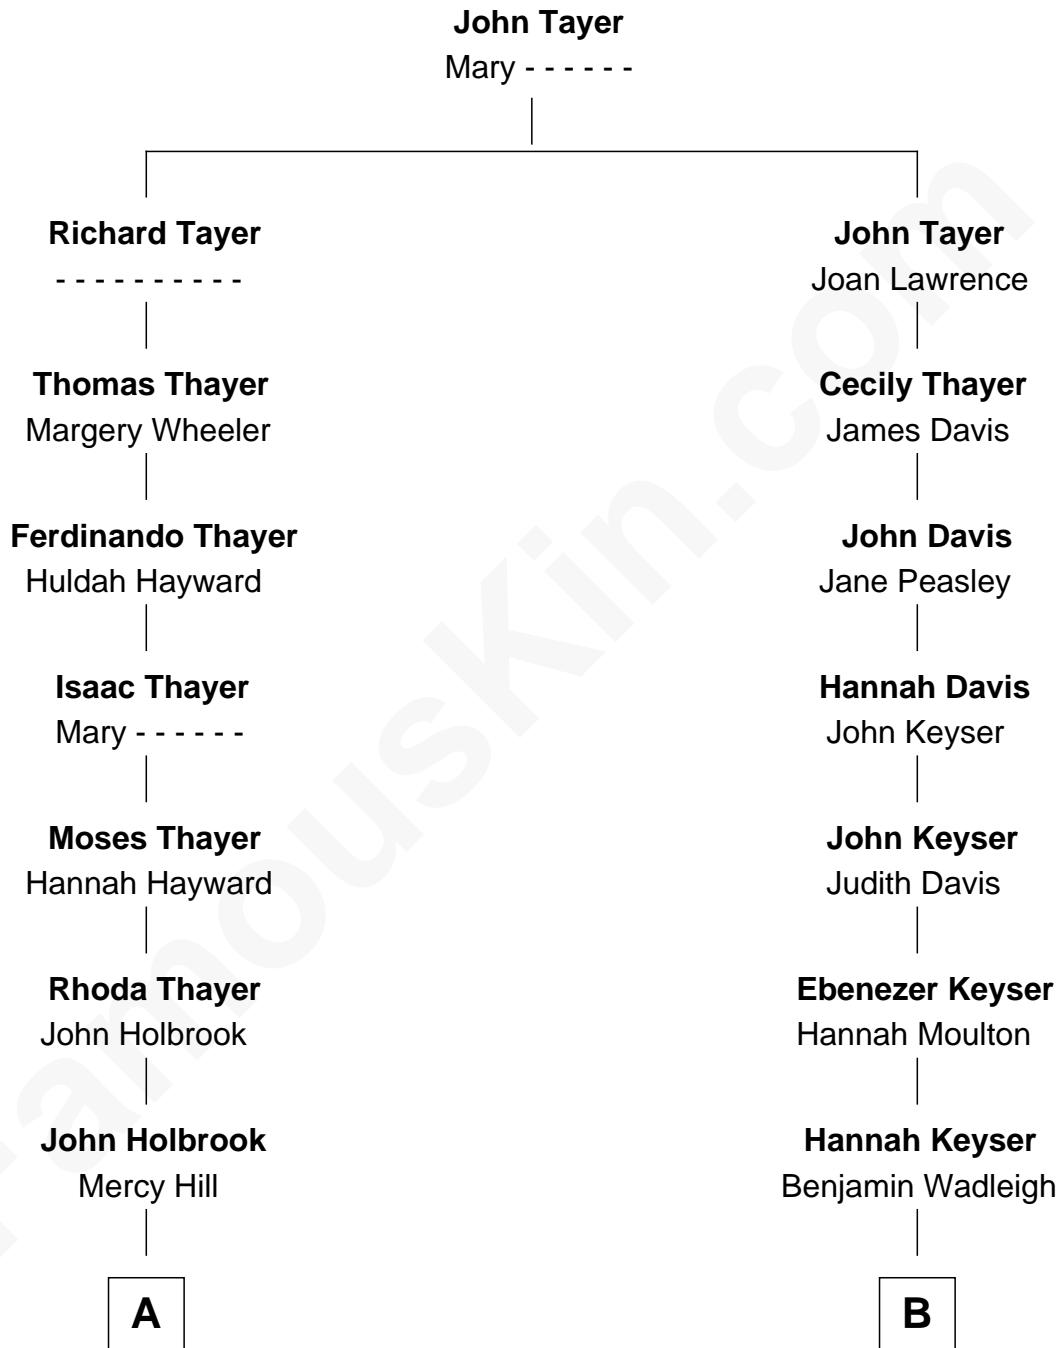

# FamousKin.com

## Relationship Chart of Barbara (Pierce) Bush

*First Lady of President George H.W. Bush*

8th cousin 3 times removed of

**John Sargent Pillsbury**

*Co-Founder of C.A. Pillsbury Co.*

**A**

**Chloe Holbrook**  
Gen. James Pierce

**Jonas James Pierce**  
Kate Pritzel

**Scott Pierce**  
Mabel Marvin

**Marvin Pierce**  
Pauline Robinson

**Barbara (Pierce) Bush**  
*First Lady of George H.W. Bush*

**B**

**Susanna Wadleigh**  
John Pillsbury