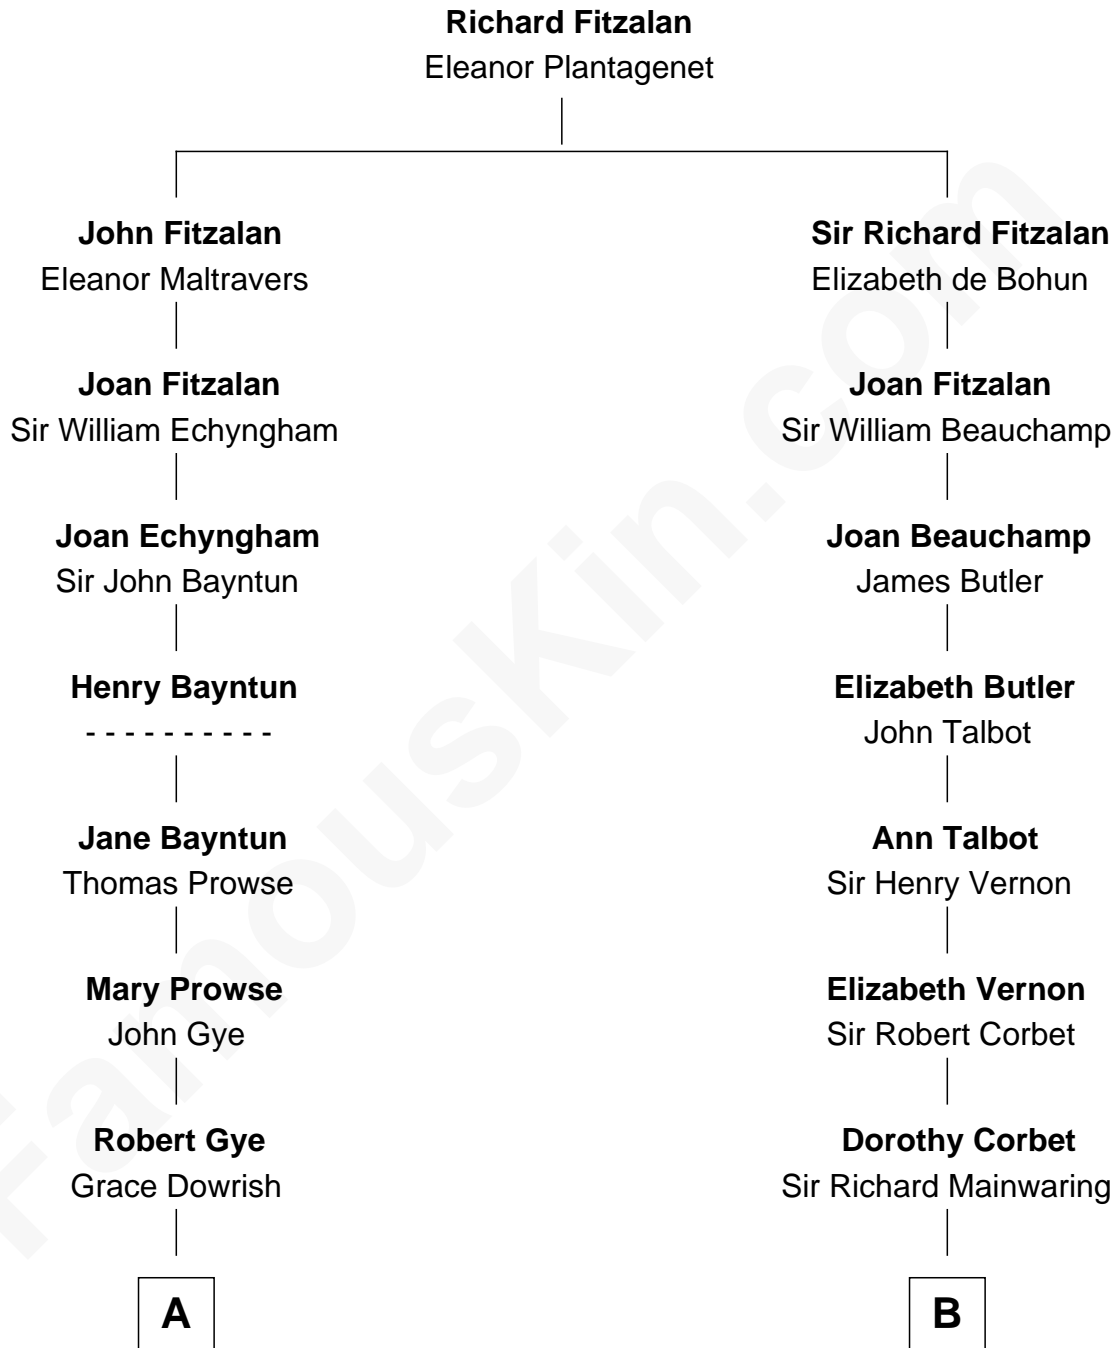

FamousKin.com

Relationship Chart of

Barbara (Pierce) Bush

First Lady of President George H.W. Bush

18th cousin 2 times removed of

Illeana Douglas

TV and Movie Actress

C

Marvin Pierce
Pauline Robinson

Barbara (Pierce) Bush
First Lady of George H.W. Bush

D

Lena Priscilla Shackelford
Edouard Gregory Hesselberg

Melvyn Edouard Hesselberg
Rosalind Hightower

Gregory Hesselberg
Joan Georgescu