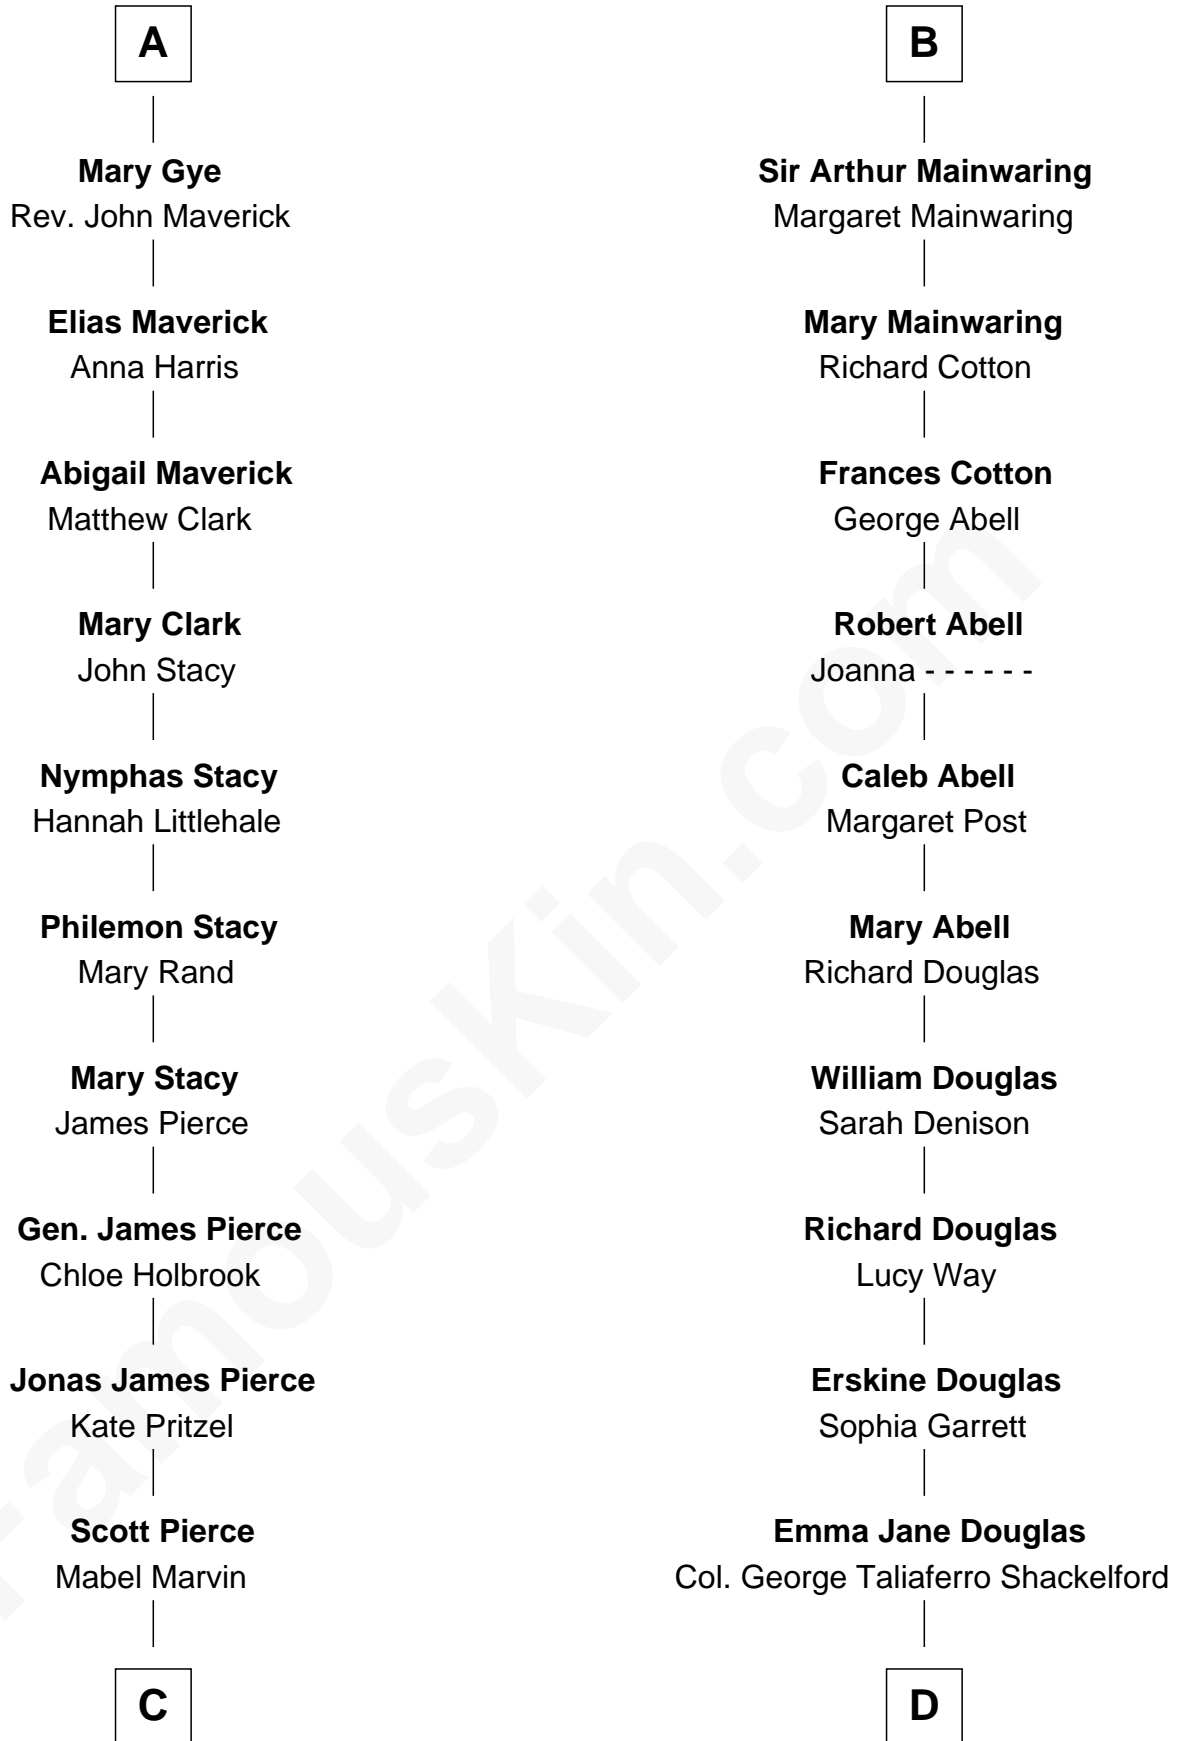

FamousKin.com

Relationship Chart of

Barbara (Pierce) Bush

First Lady of President George H.W. Bush

18th cousin 2 times removed of

Illeana Douglas

TV and Movie Actress

C

Marvin Pierce
Pauline Robinson

Barbara (Pierce) Bush
First Lady of George H.W. Bush

D

Lena Priscilla Shackelford
Edouard Gregory Hesselberg

Melvyn Edouard Hesselberg
Rosalind Hightower

Gregory Hesselberg
Joan Georgescu