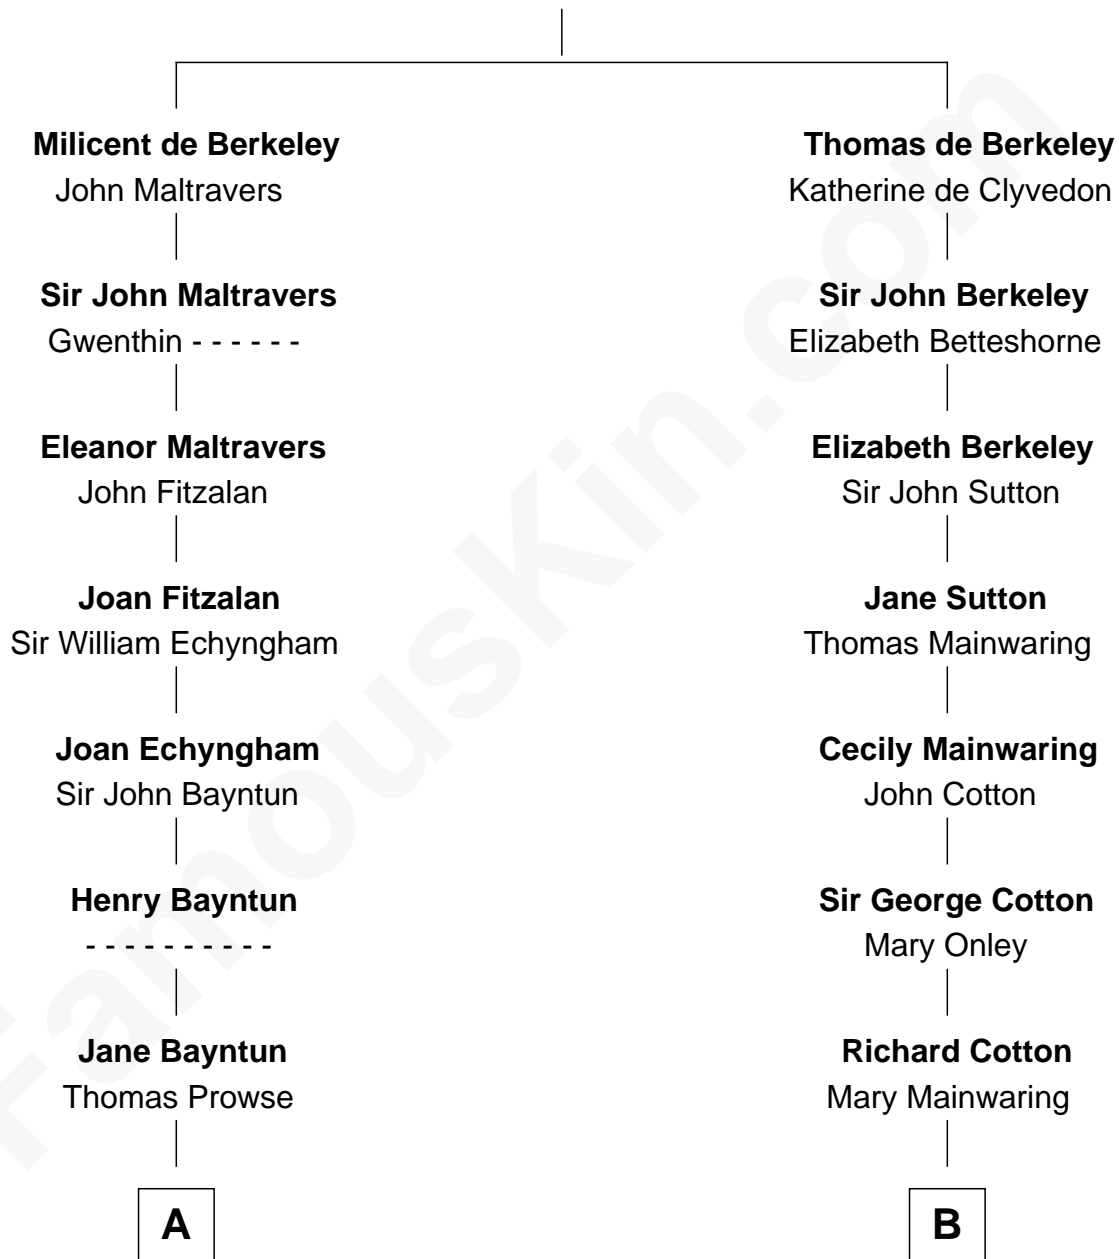

FamousKin.com

Relationship Chart of

Barbara (Pierce) Bush

First Lady of President George H.W. Bush

18th cousin 2 times removed of

Illeana Douglas

TV and Movie Actress

Sir Maurice de Berkeley

Eve la Zouche

C

Jonas James Pierce

Kate Pritzel

Scott Pierce

Mabel Marvin

Marvin Pierce

Pauline Robinson