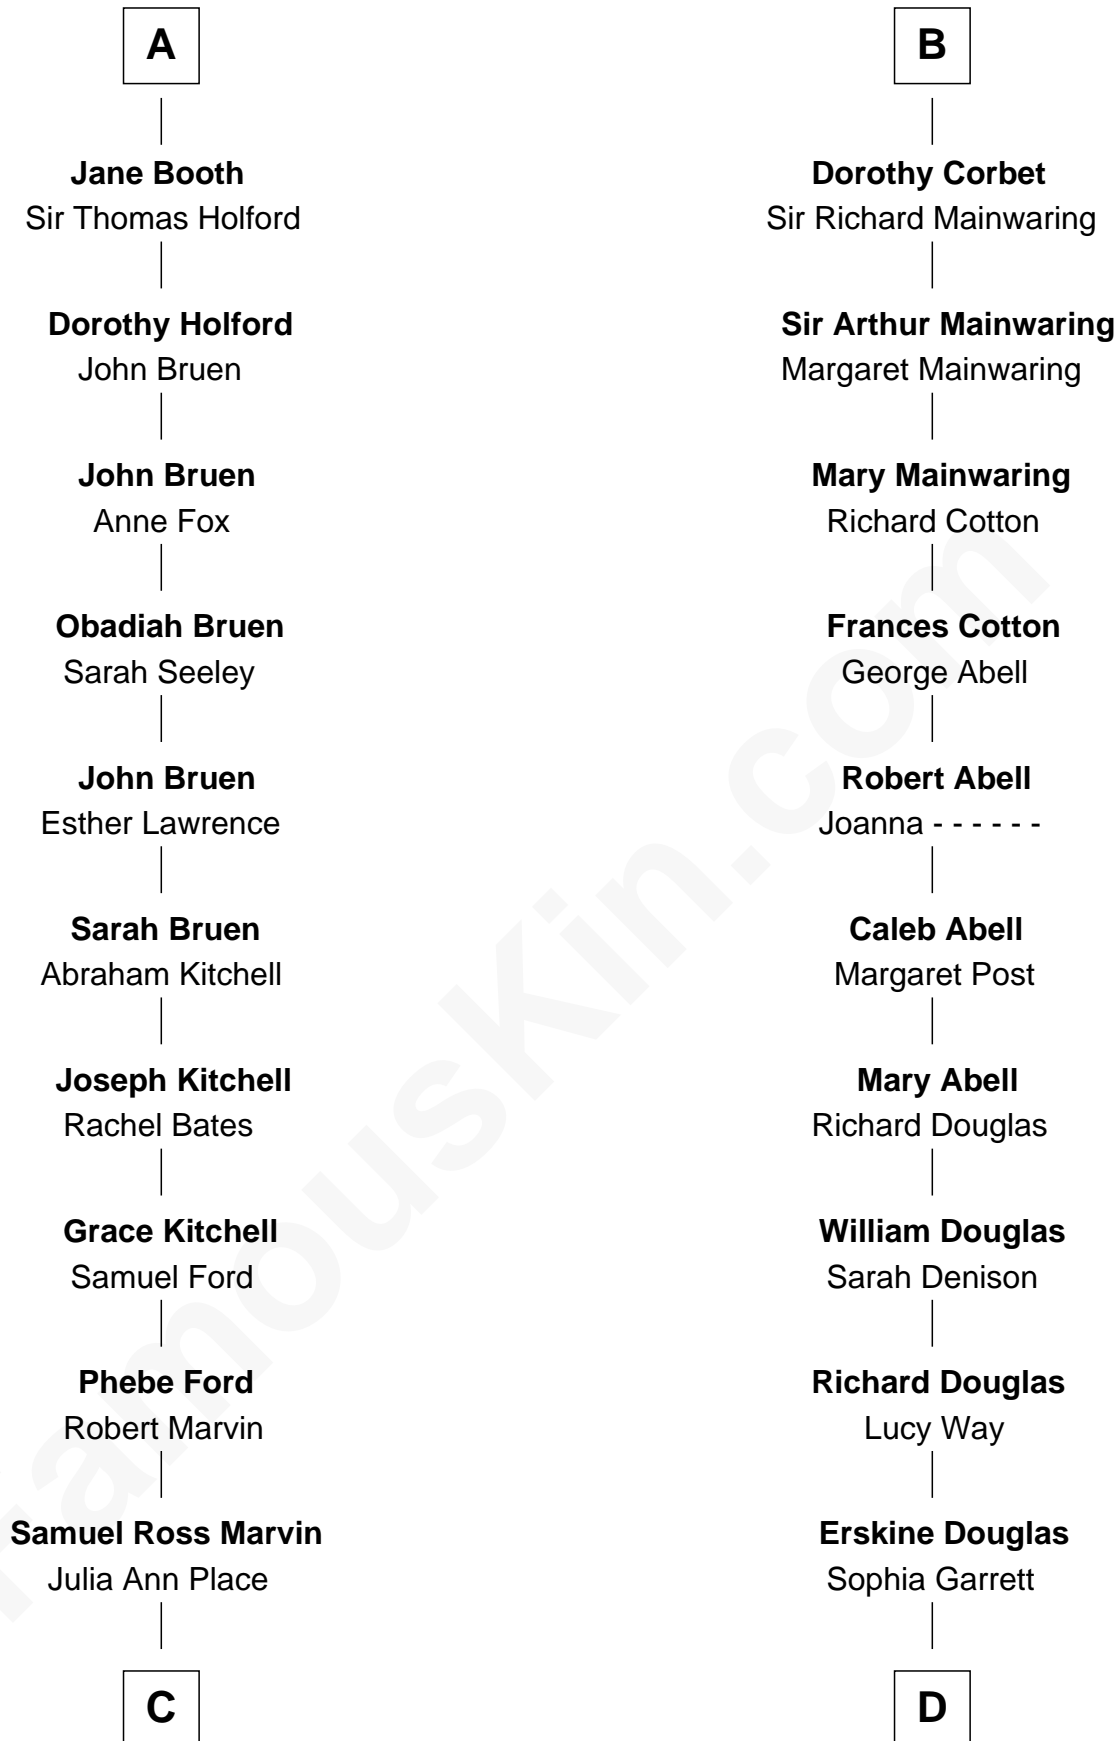

FamousKin.com

Relationship Chart of

Barbara (Pierce) Bush

First Lady of President George H.W. Bush

19th cousin 1 time removed of

Melvyn Douglas
Movie Actor

C

Jerome Place Marvin

Martha Ann Stokes

Mabel Marvin

Scott Pierce

Marvin Pierce

Pauline Robinson

Barbara (Pierce) Bush

First Lady of George H.W. Bush

D