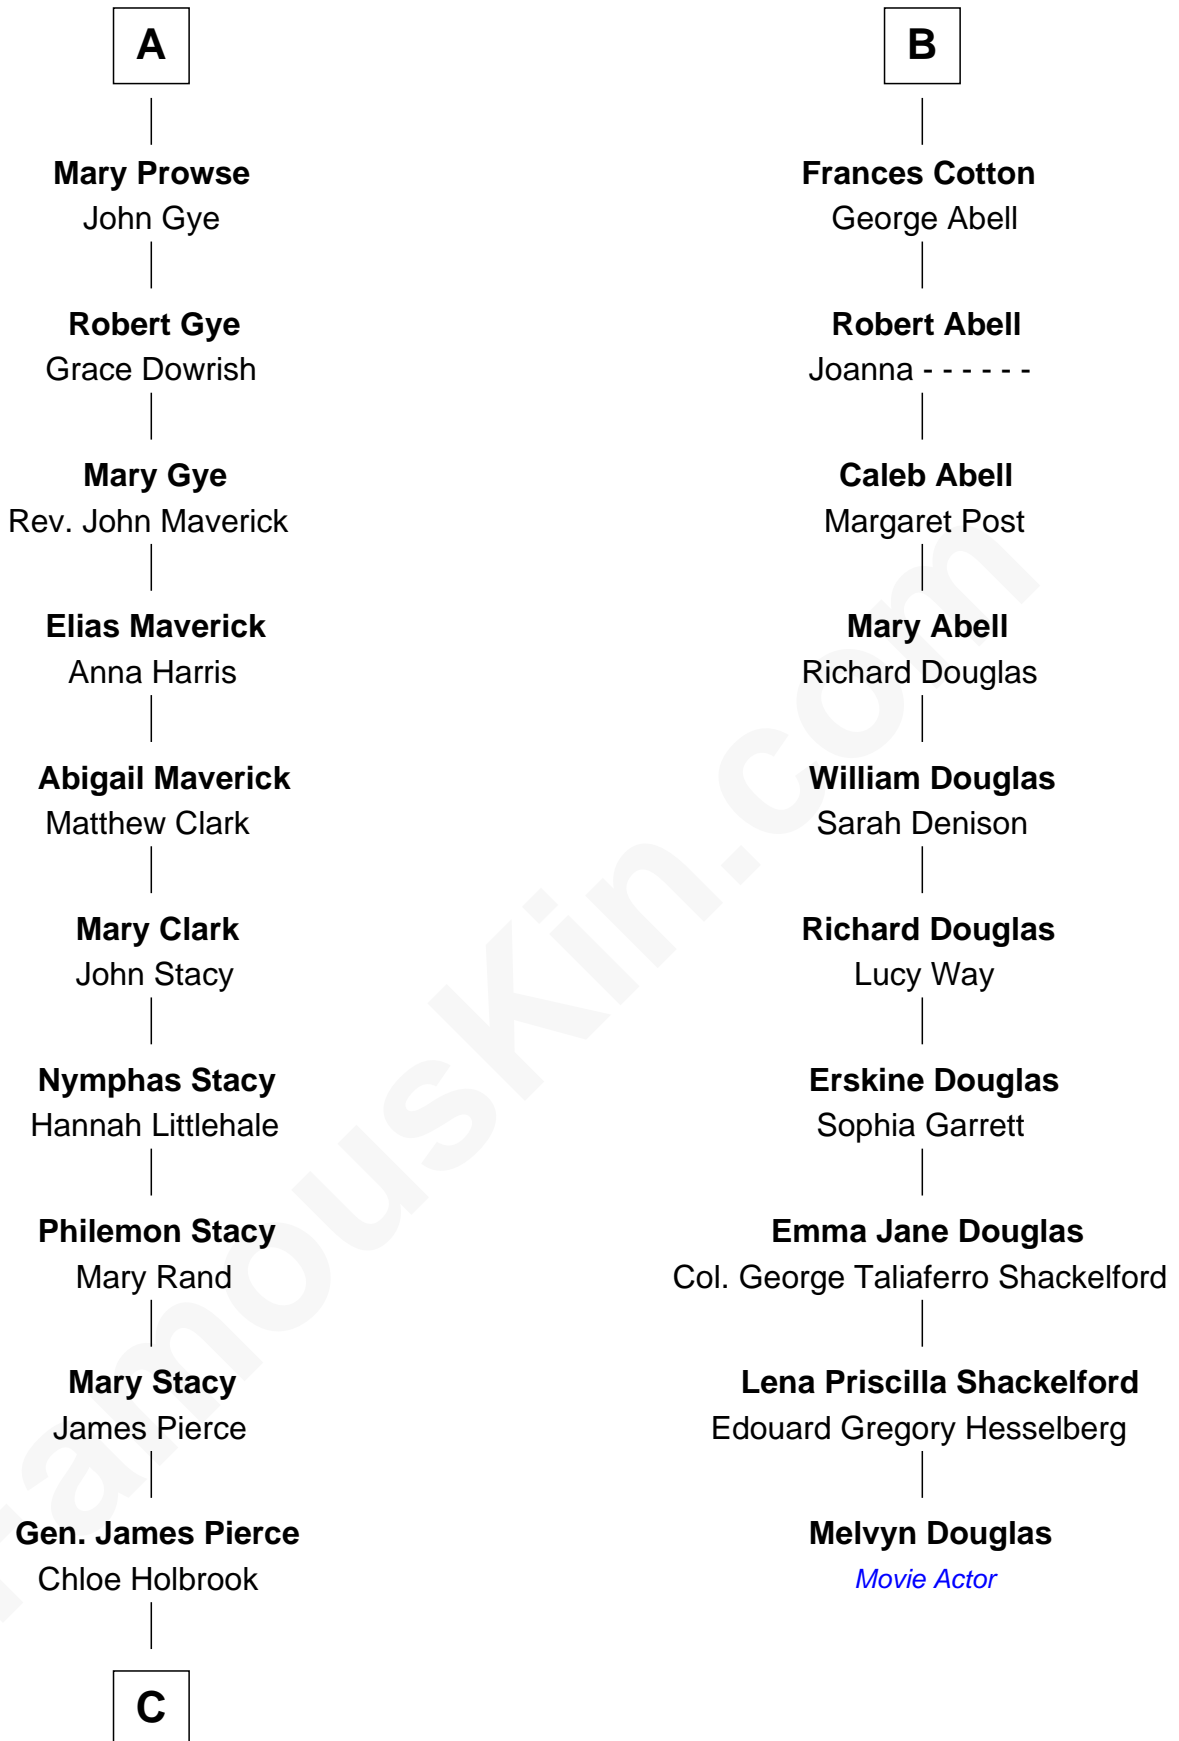

FamousKin.com

Relationship Chart of

Barbara (Pierce) Bush

First Lady of President George H.W. Bush

16th cousin 4 times removed of

Melvyn Douglas
Movie Actor

Sir Maurice de Berkeley
Eve la Zouche

C

Jonas James Pierce

Kate Pritzel

Scott Pierce

Mabel Marvin

Marvin Pierce

Pauline Robinson

Barbara (Pierce) Bush

First Lady of George H.W. Bush