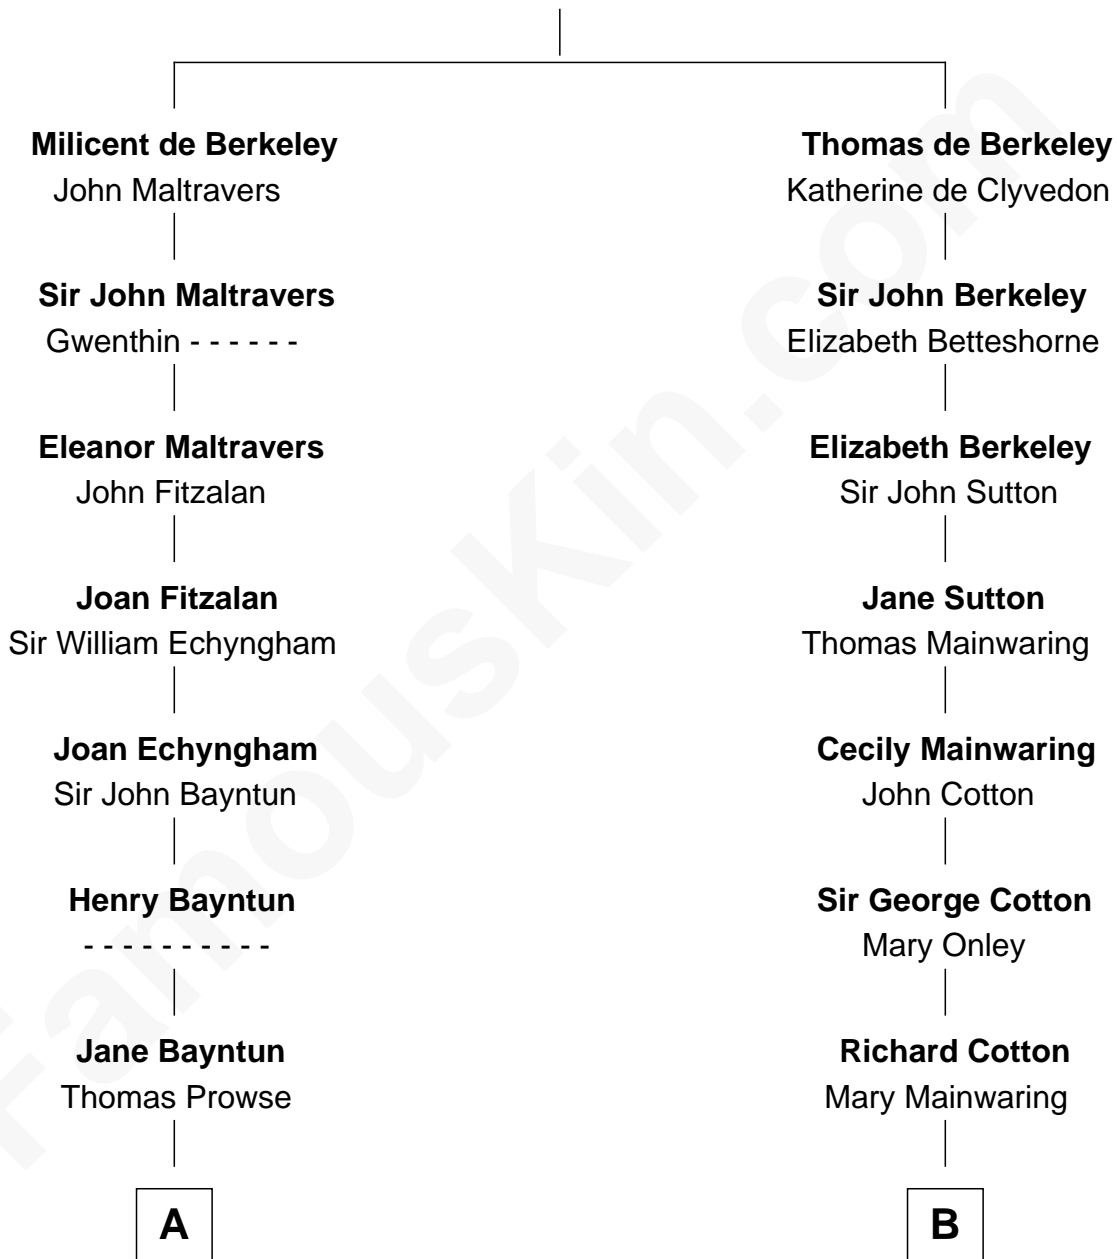

FamousKin.com

Relationship Chart of

Barbara (Pierce) Bush

First Lady of President George H.W. Bush

16th cousin 4 times removed of

Melvyn Douglas
Movie Actor

Sir Maurice de Berkeley
Eve la Zouche

C

Jonas James Pierce

Kate Pritzel

Scott Pierce

Mabel Marvin

Marvin Pierce

Pauline Robinson

Barbara (Pierce) Bush

First Lady of George H.W. Bush