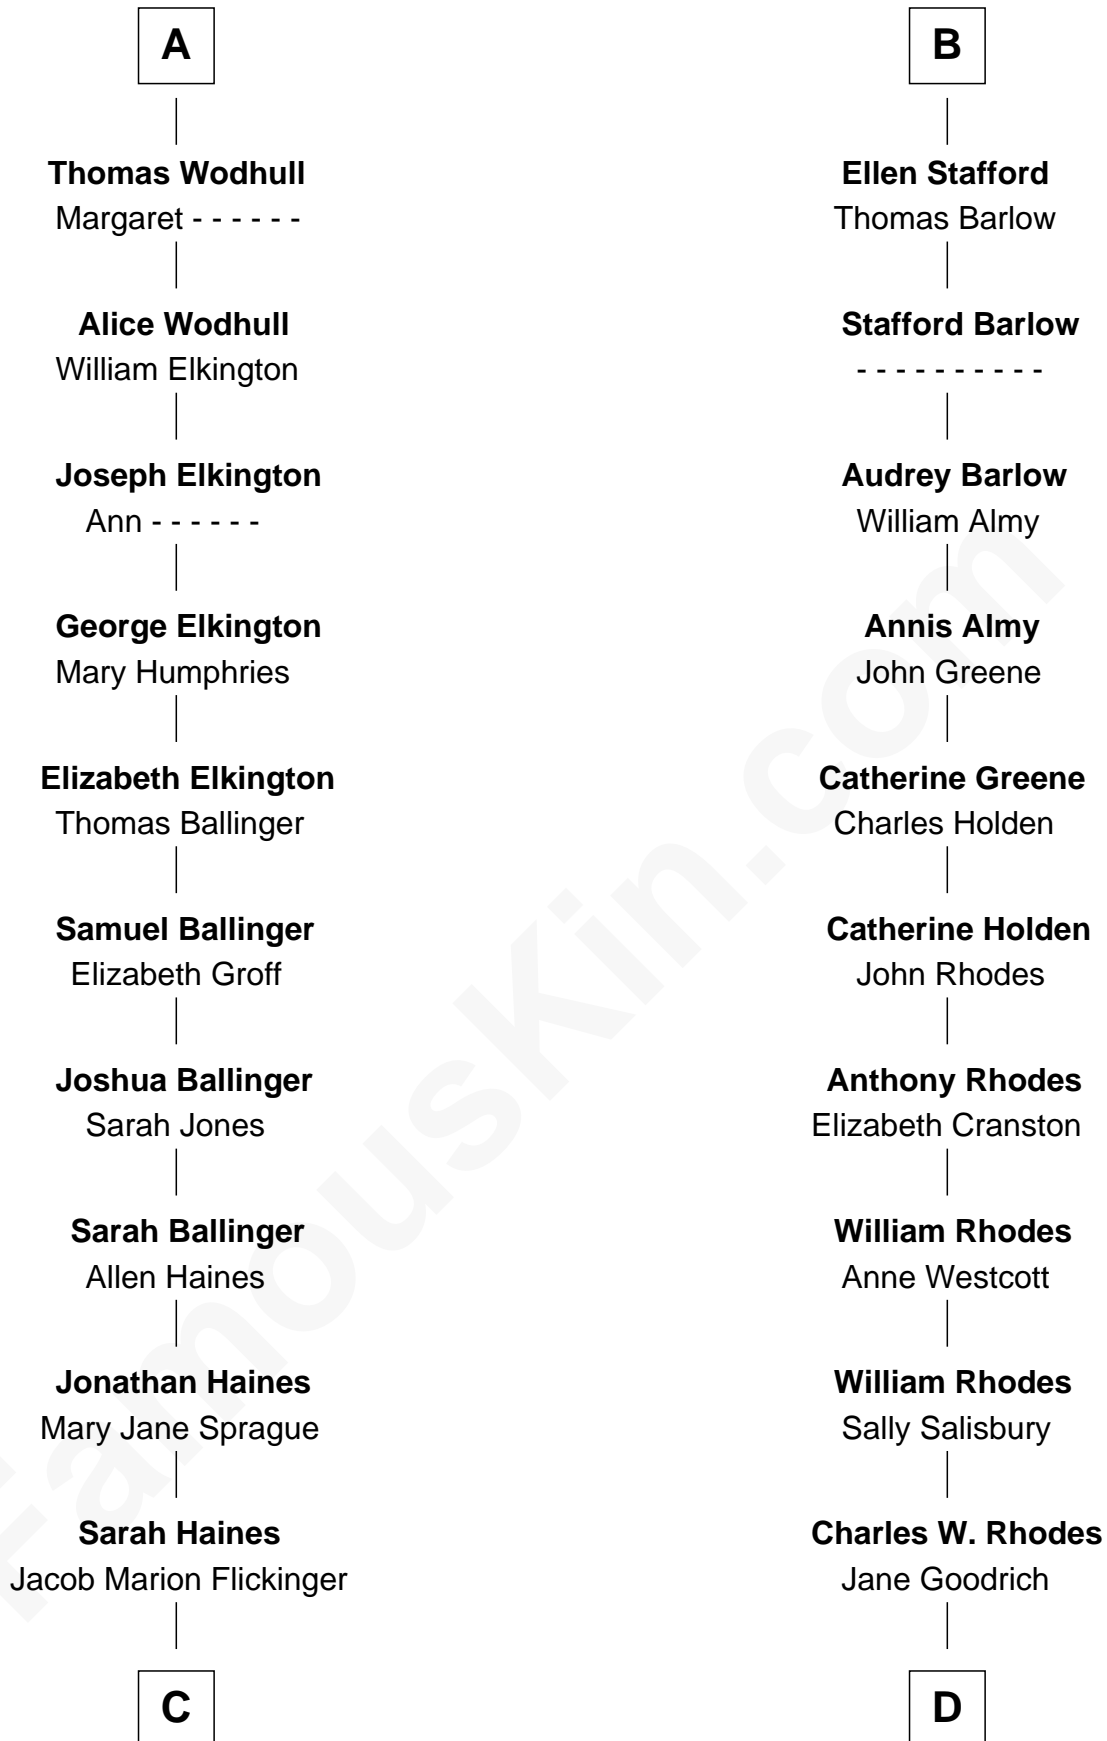

## Relationship Chart of

### Barbara (Pierce) Bush

*First Lady of President George H.W. Bush*

19th cousin 2 times removed of

**Sarah Palin**

*9th Governor of Alaska*

**C**

**Lulu Dell Flickinger**  
James Edgar Robinson

**Pauline Robinson**  
Marvin Pierce

**Barbara (Pierce) Bush**  
*First Lady of George H.W. Bush*

**D**

**Alma Miranda Rhodes**  
James W. Heath

**Charles R. Heath**  
Alice Adeline Oriel

**Charles Francis Heath**  
Nellie Marie Brandt

**Charles Richard Heath**  
Sarah Sheeran