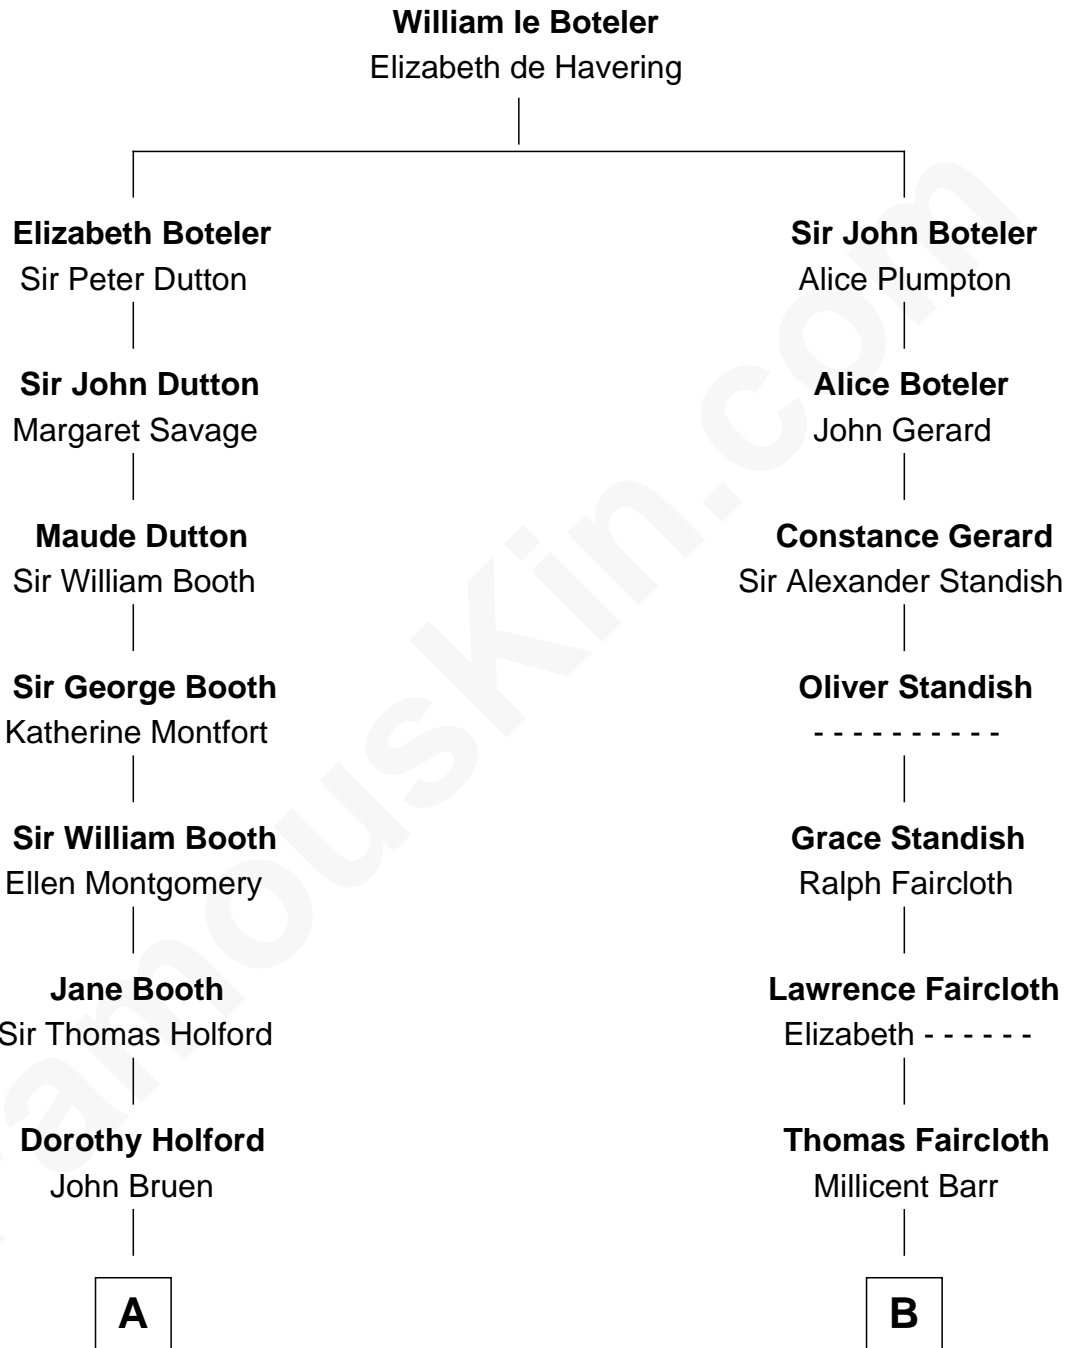

FamousKin.com

Relationship Chart of

Barbara (Pierce) Bush

First Lady of President George H.W. Bush

18th cousin 1 time removed of

Sarah Palin

9th Governor of Alaska

C

Marvin Pierce
Pauline Robinson

Barbara (Pierce) Bush
First Lady of George H.W. Bush

D

Nellie Marie Brandt
Charles Francis Heath

Charles Richard Heath
Sarah Sheeran

Sarah Palin
9th Governor of Alaska

FamousKin.com