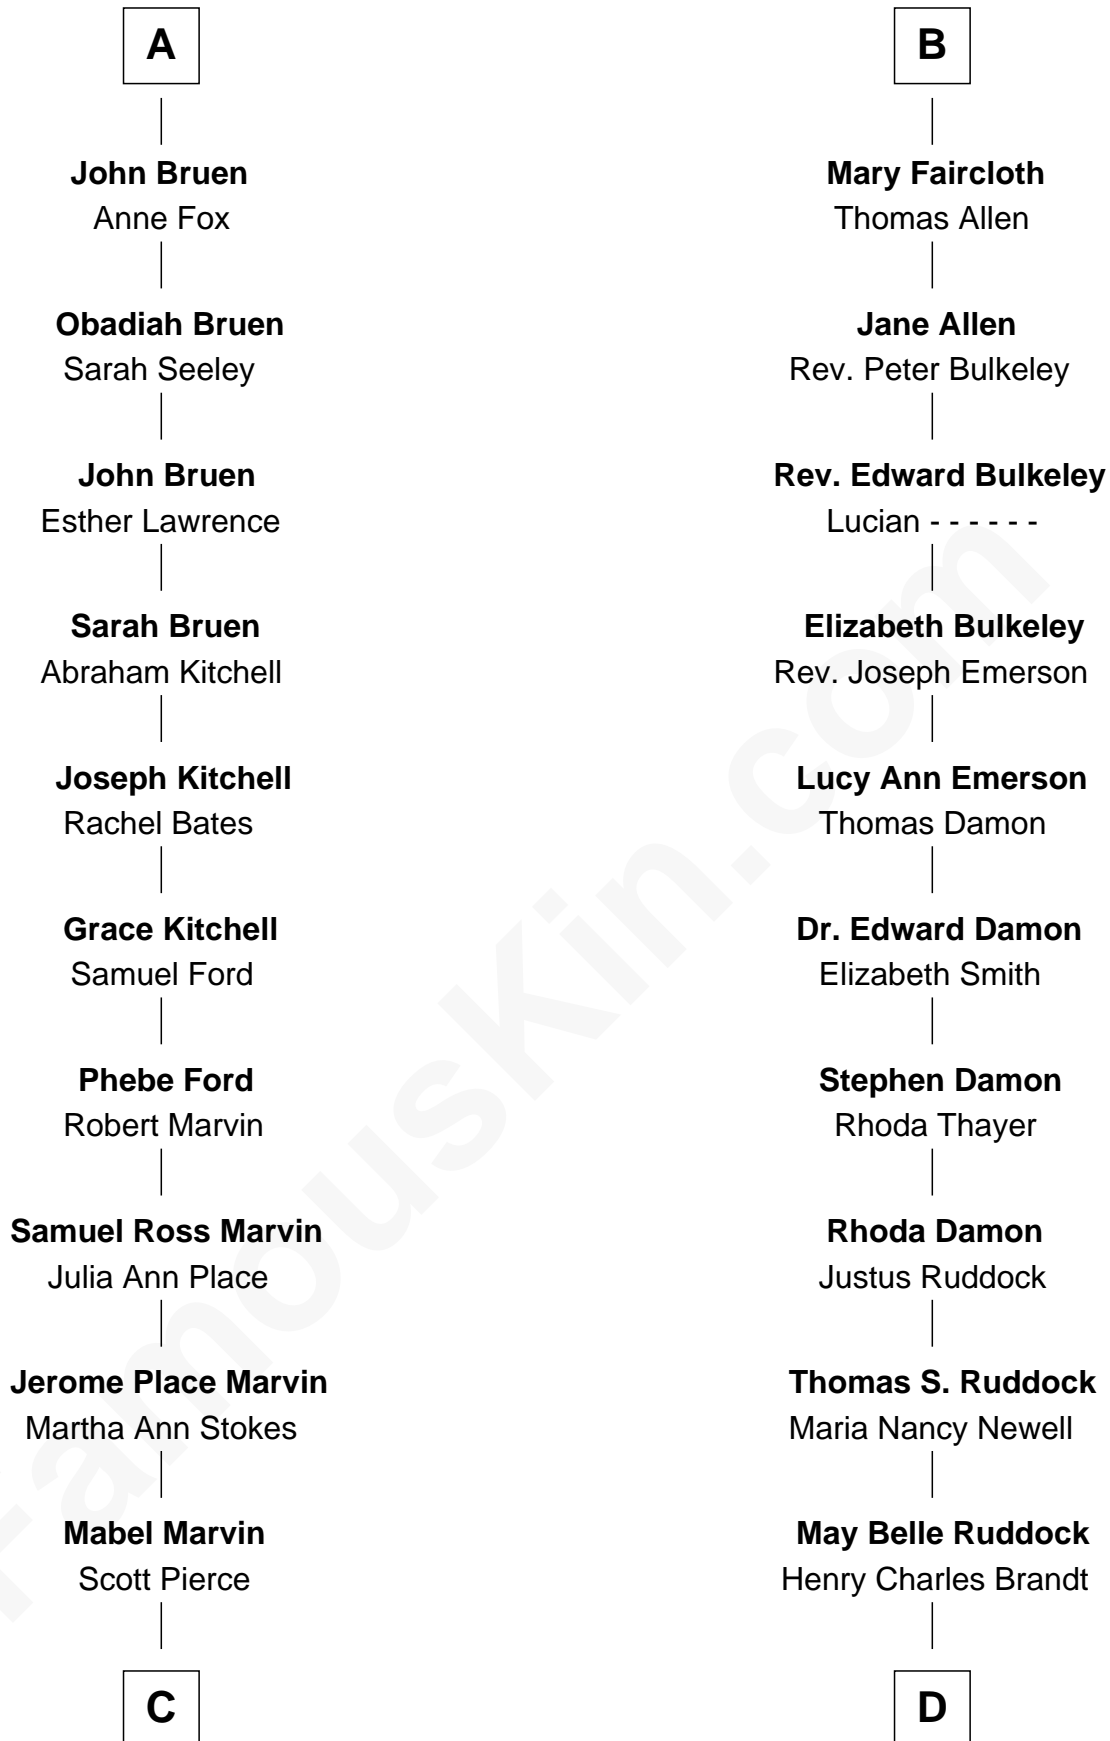

FamousKin.com

Relationship Chart of

Barbara (Pierce) Bush

First Lady of President George H.W. Bush

18th cousin 1 time removed of

Sarah Palin

9th Governor of Alaska

C

Marvin Pierce
Pauline Robinson

Barbara (Pierce) Bush
First Lady of George H.W. Bush

D

Nellie Marie Brandt
Charles Francis Heath

Charles Richard Heath
Sarah Sheeran

Sarah Palin
9th Governor of Alaska

FamousKin.com