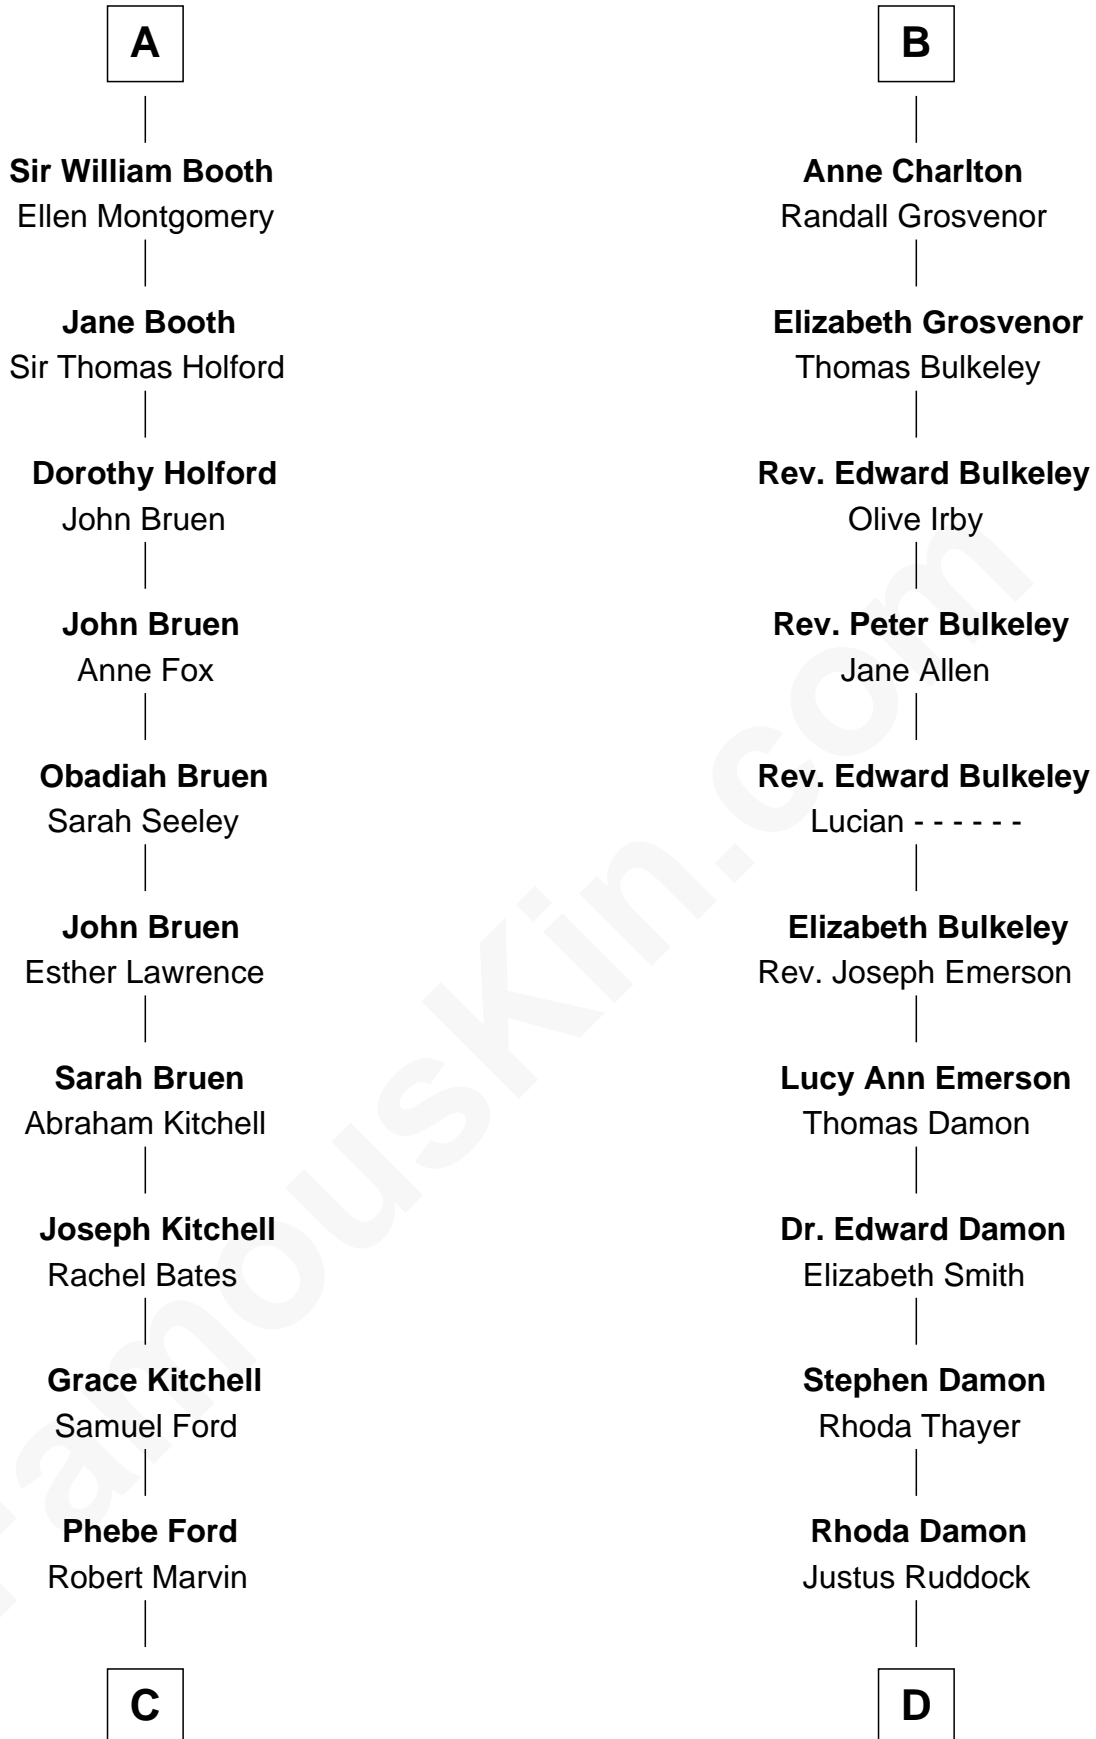

FamousKin.com

Relationship Chart of

Barbara (Pierce) Bush

First Lady of President George H.W. Bush

21st cousin of

Sarah Palin

9th Governor of Alaska

Sir Alan la Zouche
Eleanor de Segrave

C

Samuel Ross Marvin

Julia Ann Place

Jerome Place Marvin

Martha Ann Stokes

Mabel Marvin

Scott Pierce

Marvin Pierce

Pauline Robinson

Barbara (Pierce) Bush

First Lady of George H.W. Bush

D

Thomas S. Ruddock

Maria Nancy Newell

May Belle Ruddock

Henry Charles Brandt