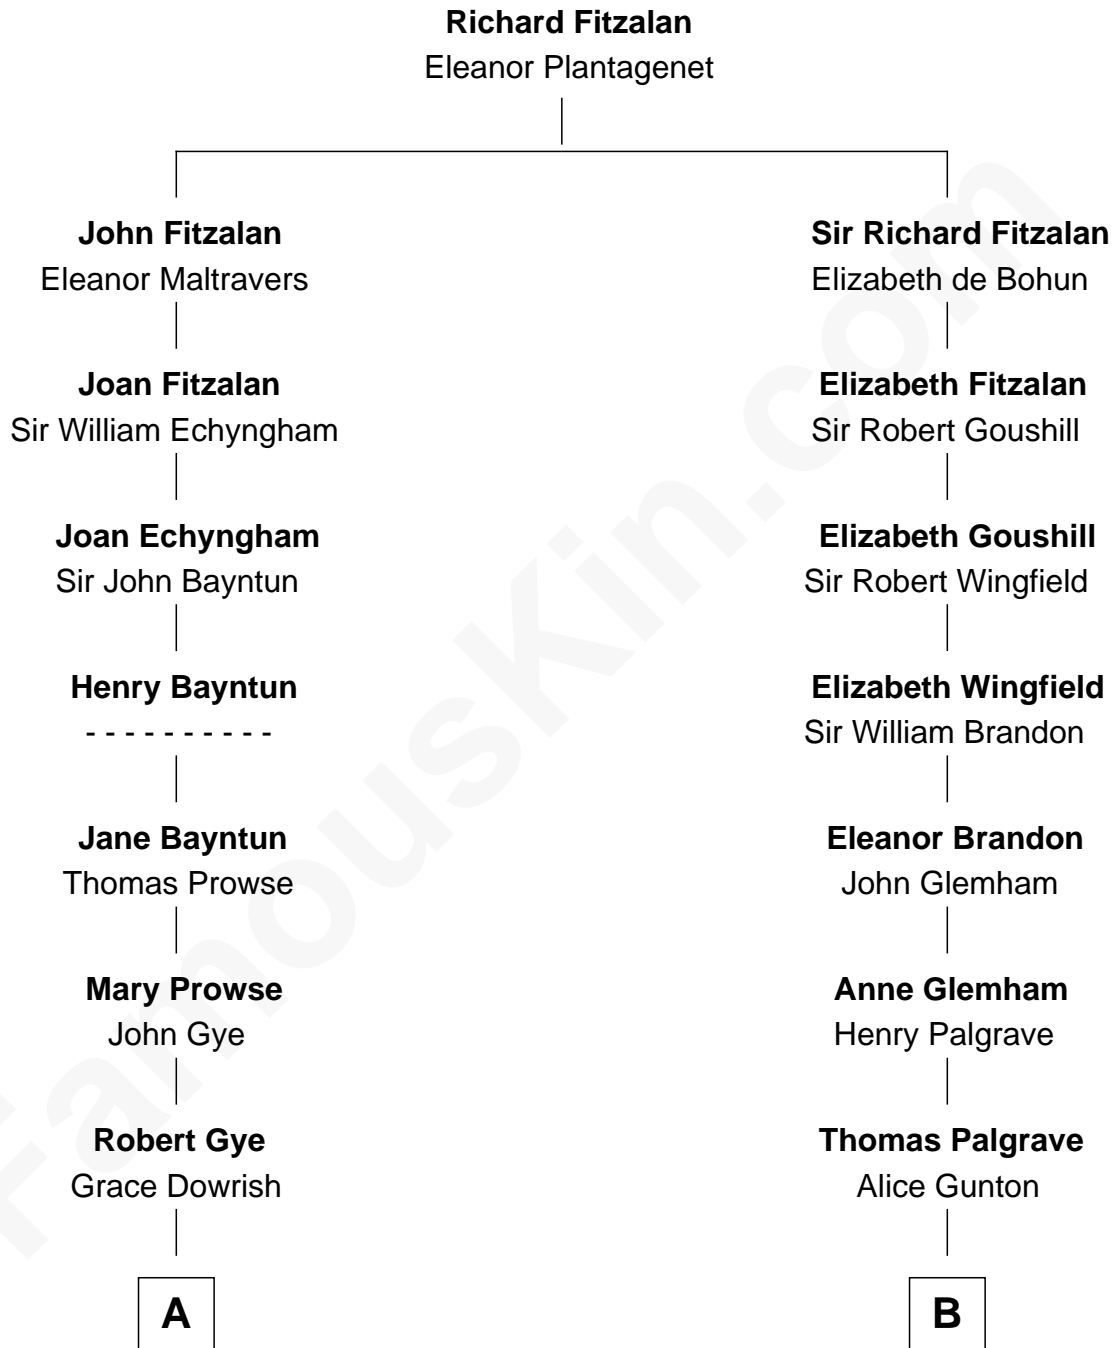

FamousKin.com

Relationship Chart of Barbara (Pierce) Bush

First Lady of President George H.W. Bush

15th cousin 3 times removed of

Shubael D. Childs

Founder of S.D. Childs & Company

C

—
Marvin Pierce
Pauline Robinson

—
Barbara (Pierce) Bush
First Lady of George H.W. Bush

FamousKin.com