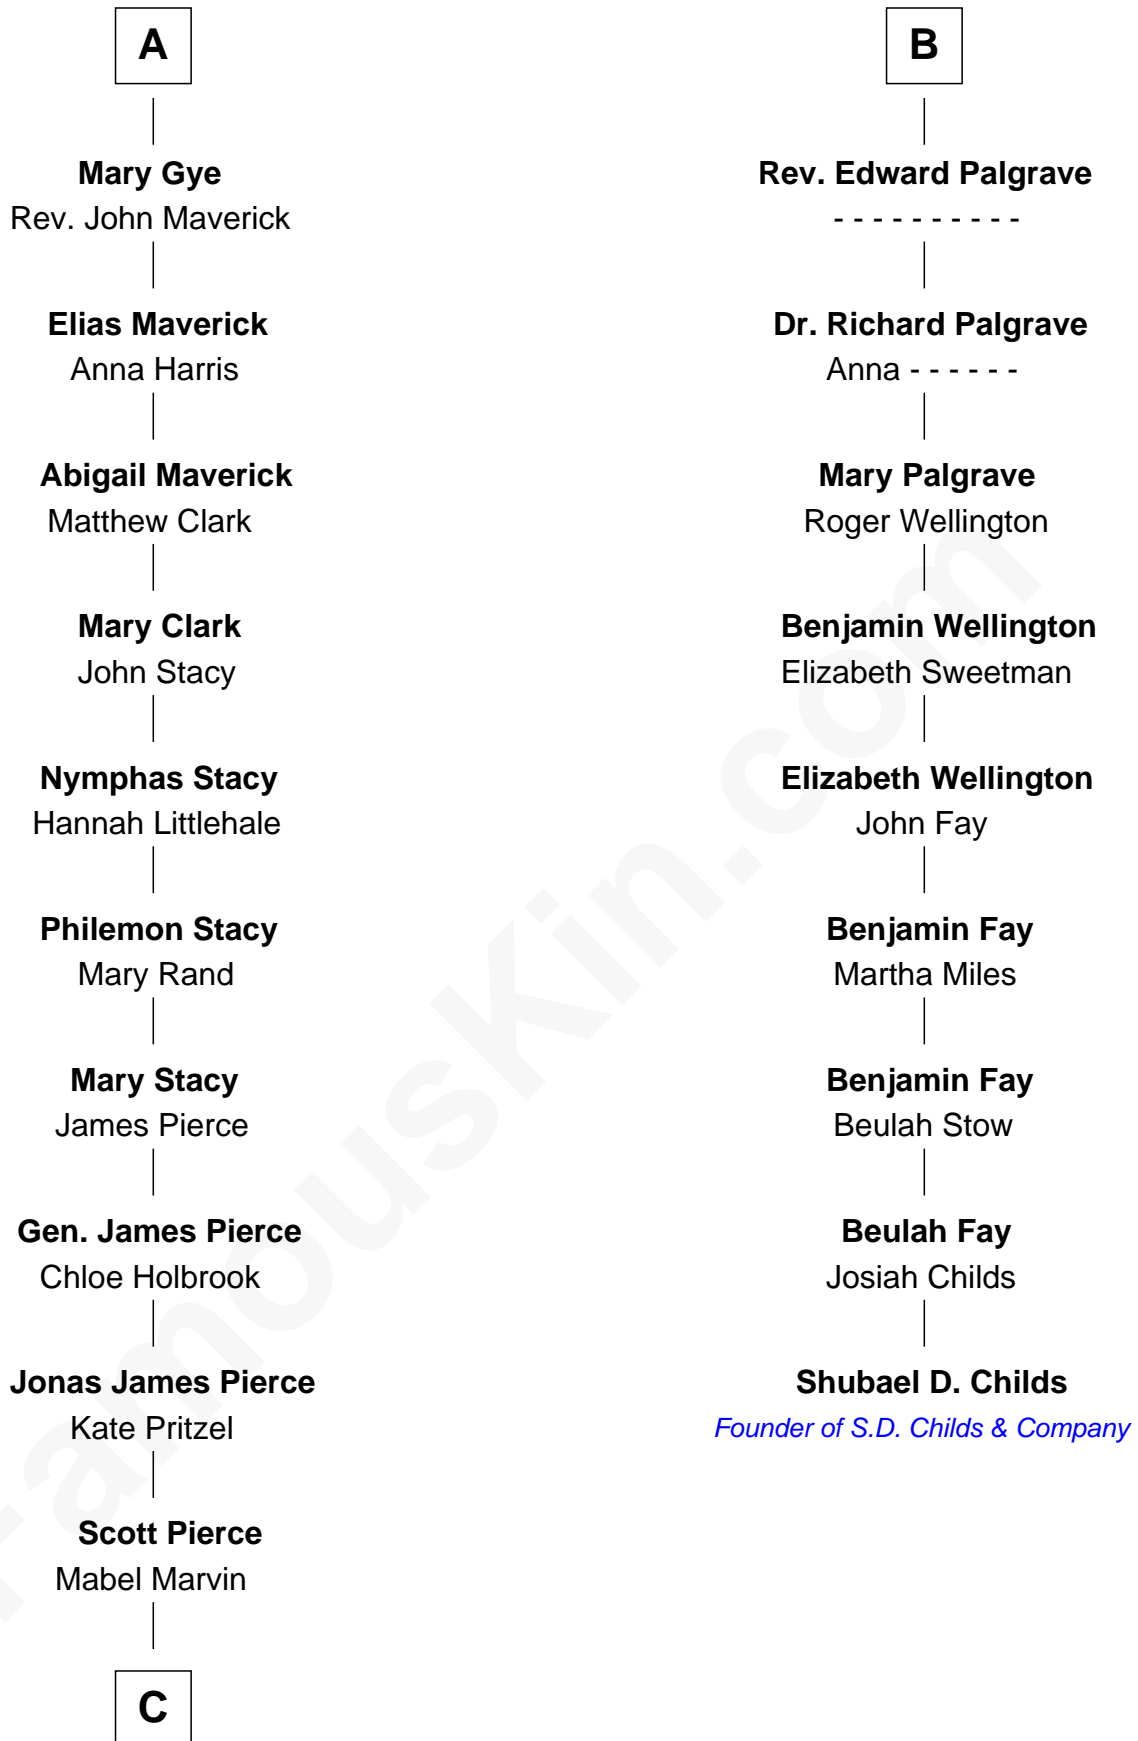

FamousKin.com

Relationship Chart of Barbara (Pierce) Bush

First Lady of President George H.W. Bush

15th cousin 3 times removed of

Shubael D. Childs

Founder of S.D. Childs & Company

C

—
Marvin Pierce
Pauline Robinson

—
Barbara (Pierce) Bush
First Lady of George H.W. Bush

FamousKin.com