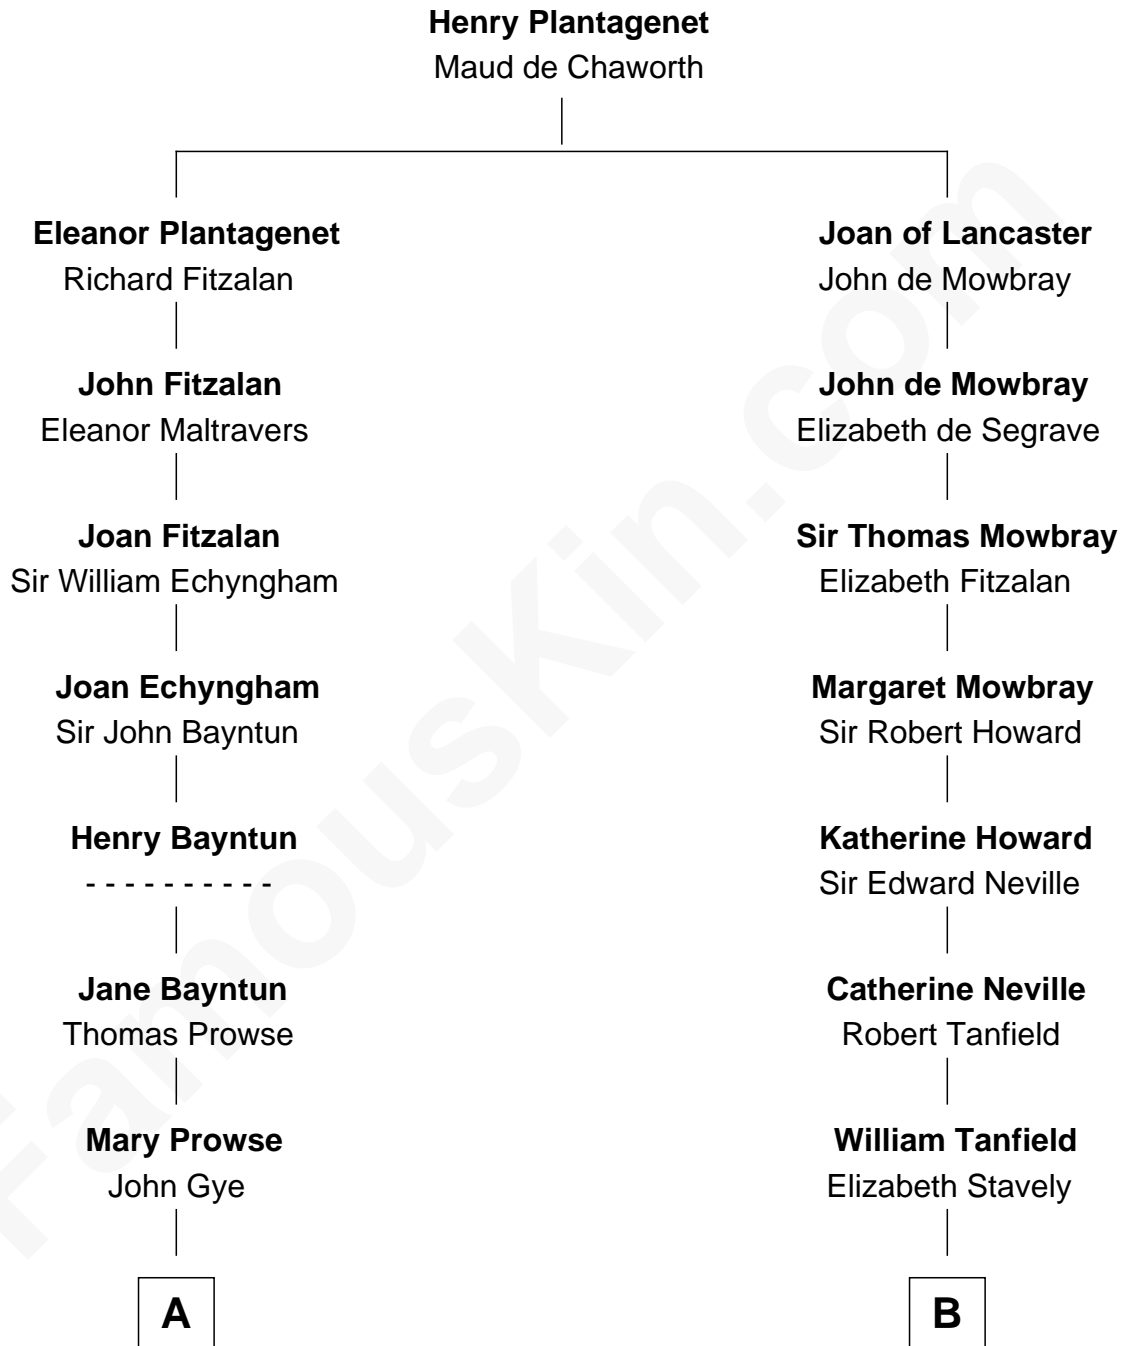

FamousKin.com

Relationship Chart of Barbara (Pierce) Bush

First Lady of President George H.W. Bush

15th cousin 4 times removed of

Thomas Jefferson

3rd U.S. President and Signer of the Declaration of Independence

C

—
Scott Pierce
Mabel Marvin

—
Marvin Pierce
Pauline Robinson

—
Barbara (Pierce) Bush
First Lady of George H.W. Bush

FamousKin.com