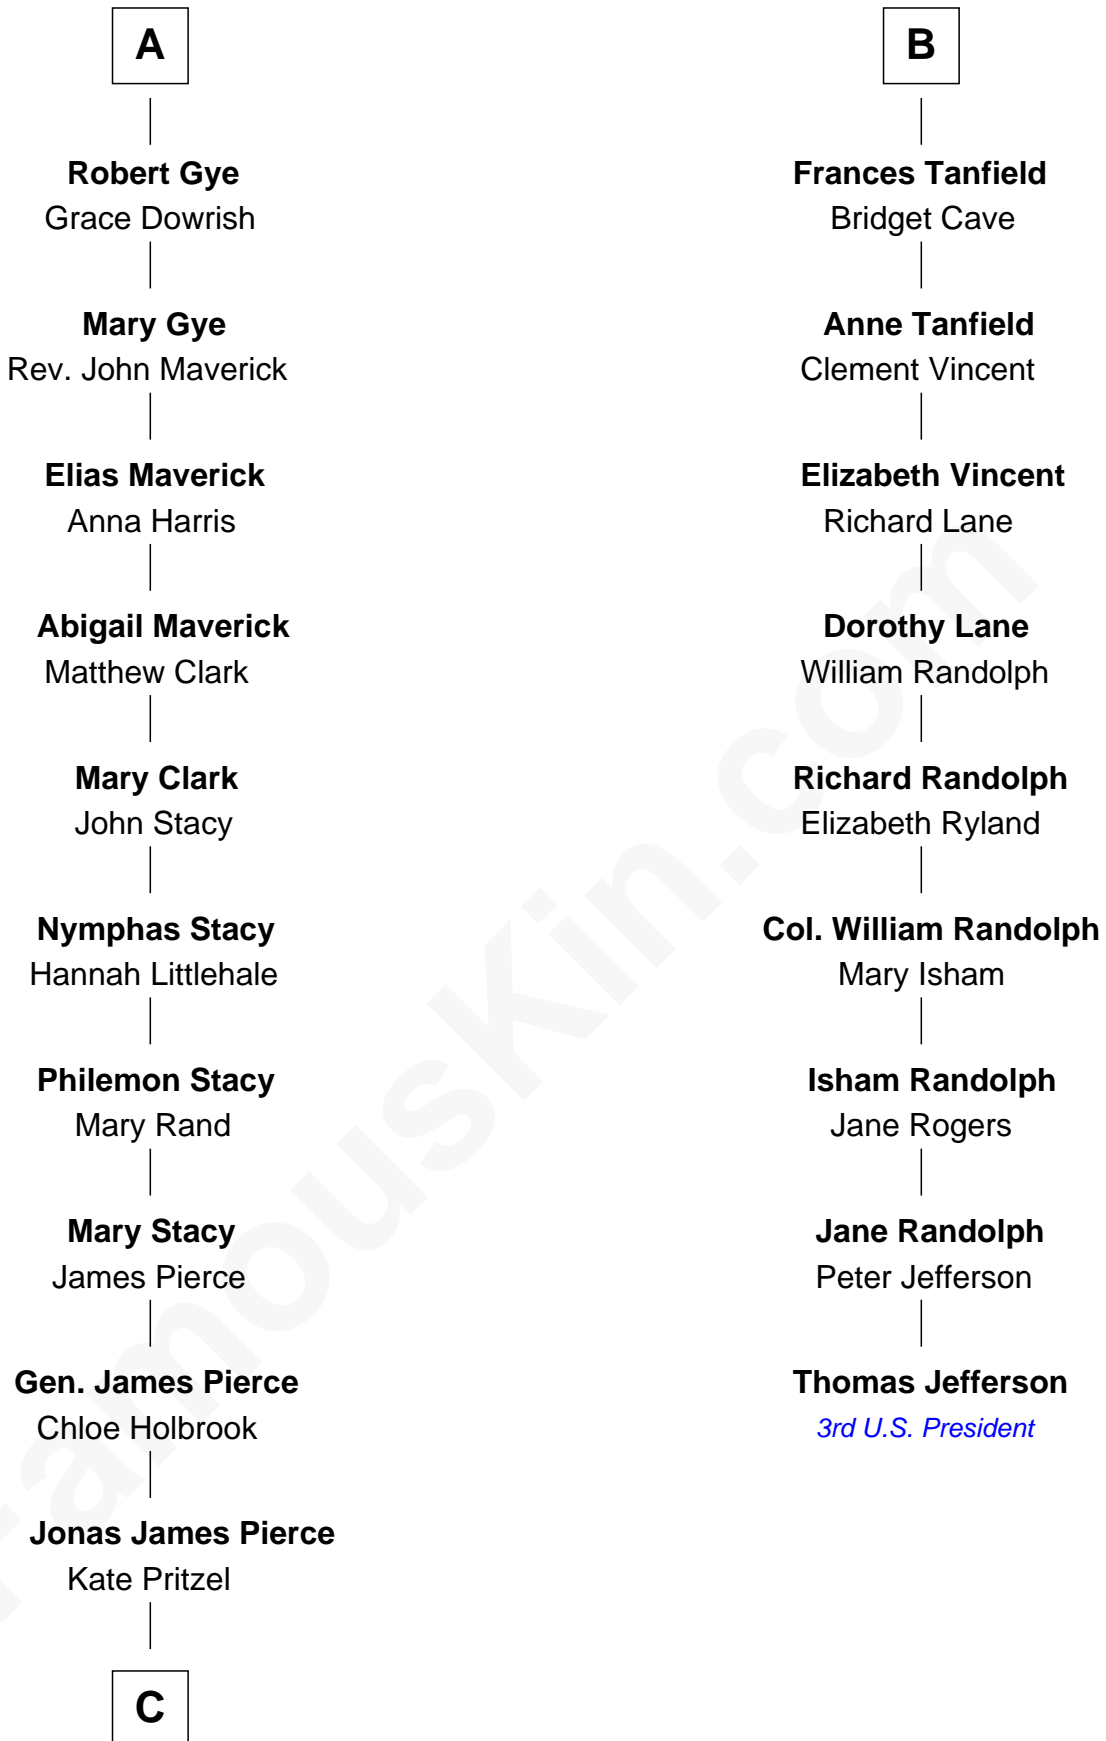

FamousKin.com

Relationship Chart of Barbara (Pierce) Bush

First Lady of President George H.W. Bush

15th cousin 4 times removed of

Thomas Jefferson

3rd U.S. President and Signer of the Declaration of Independence

C

—
Scott Pierce
Mabel Marvin

—
Marvin Pierce
Pauline Robinson

—
Barbara (Pierce) Bush
First Lady of George H.W. Bush

FamousKin.com