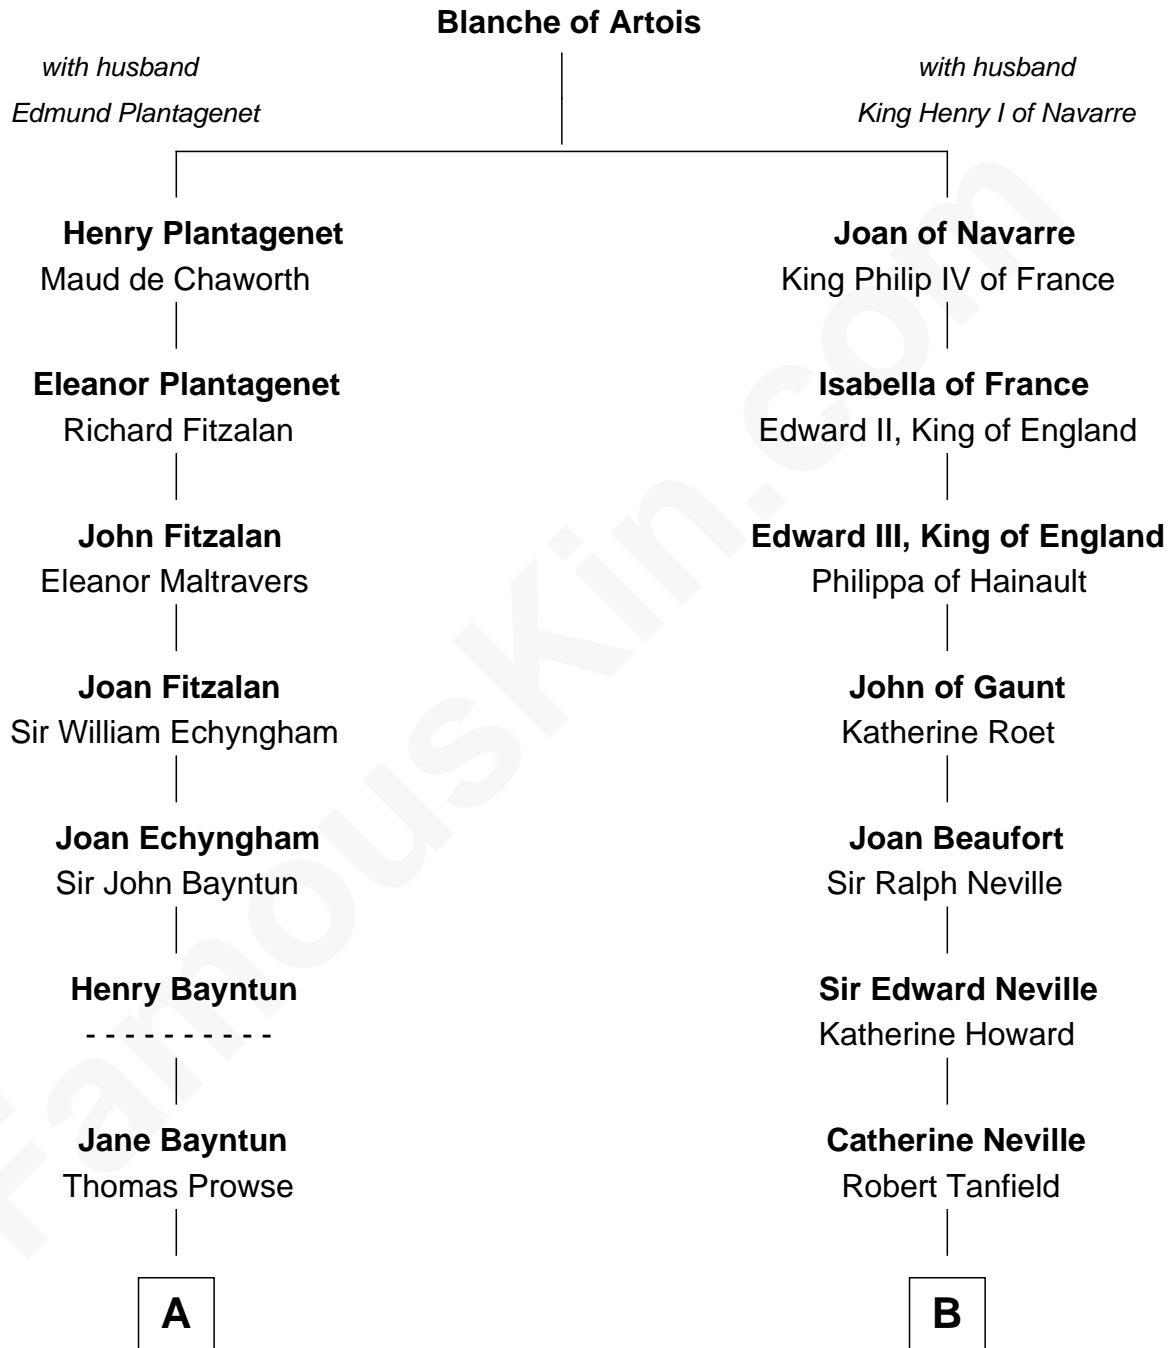

FamousKin.com

Relationship Chart of

Barbara (Pierce) Bush

First Lady of President George H.W. Bush

16th cousin 4 times removed of

Thomas Jefferson

3rd U.S. President and Signer of the Declaration of Independence