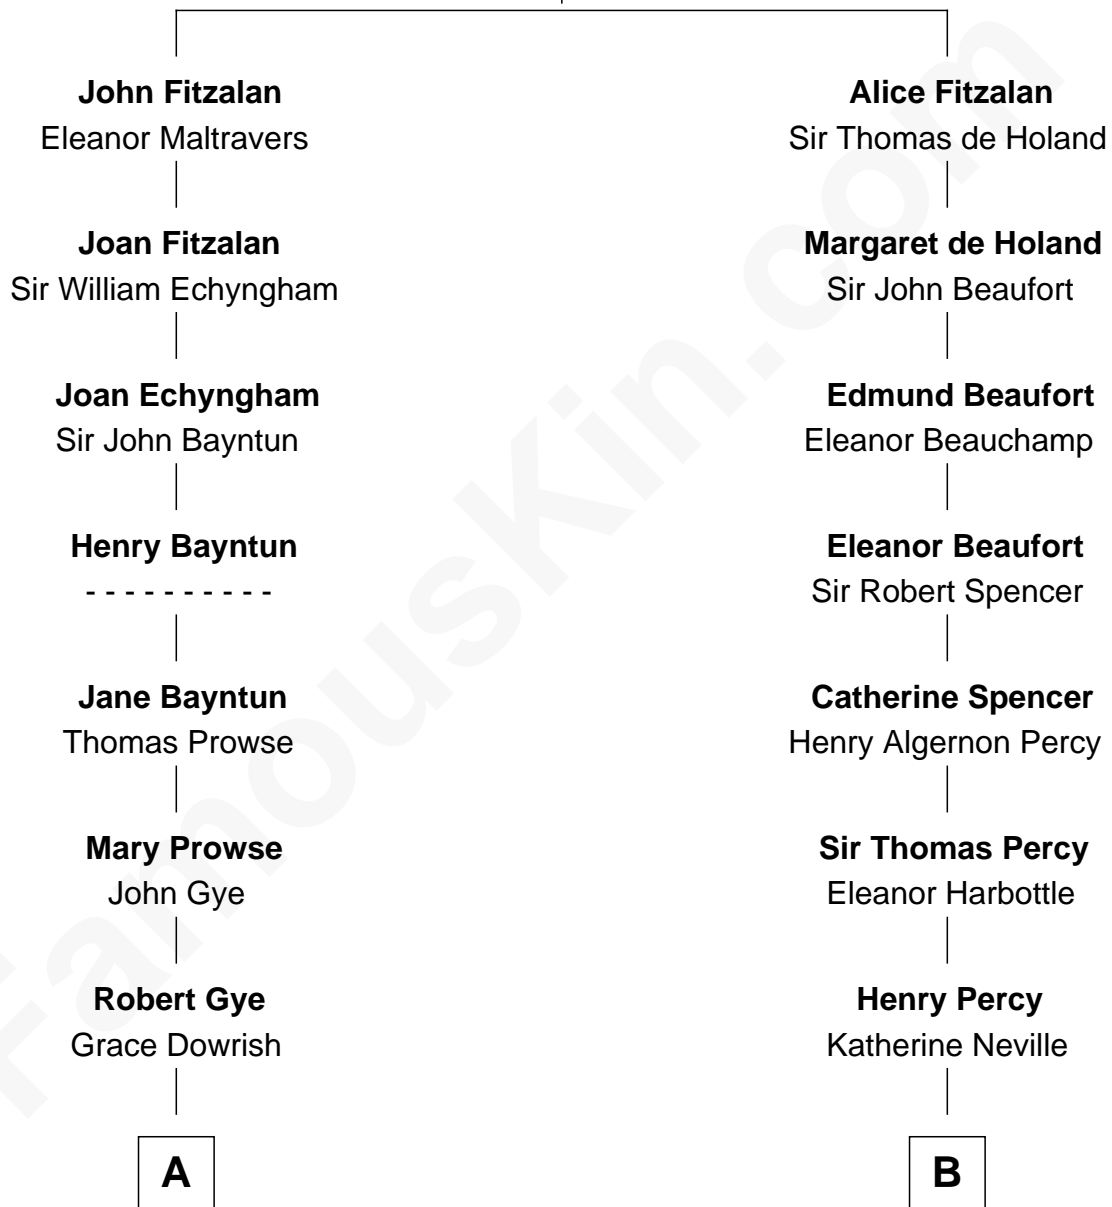

FamousKin.com

Relationship Chart of Barbara (Pierce) Bush

First Lady of President George H.W. Bush

18th cousin 1 time removed of

Princess Diana
Princess of Wales

Richard Fitzalan
Eleanor Plantagenet

C

Marvin Pierce
Pauline Robinson

Barbara (Pierce) Bush
First Lady of George H.W. Bush

D

Albert Edward John Spencer
Cynthia Elinor Beatrix Hamilton

Edward John Spencer
Frances Ruth Burke Roche

Princess Diana
Princess of Wales

FamousKin.com