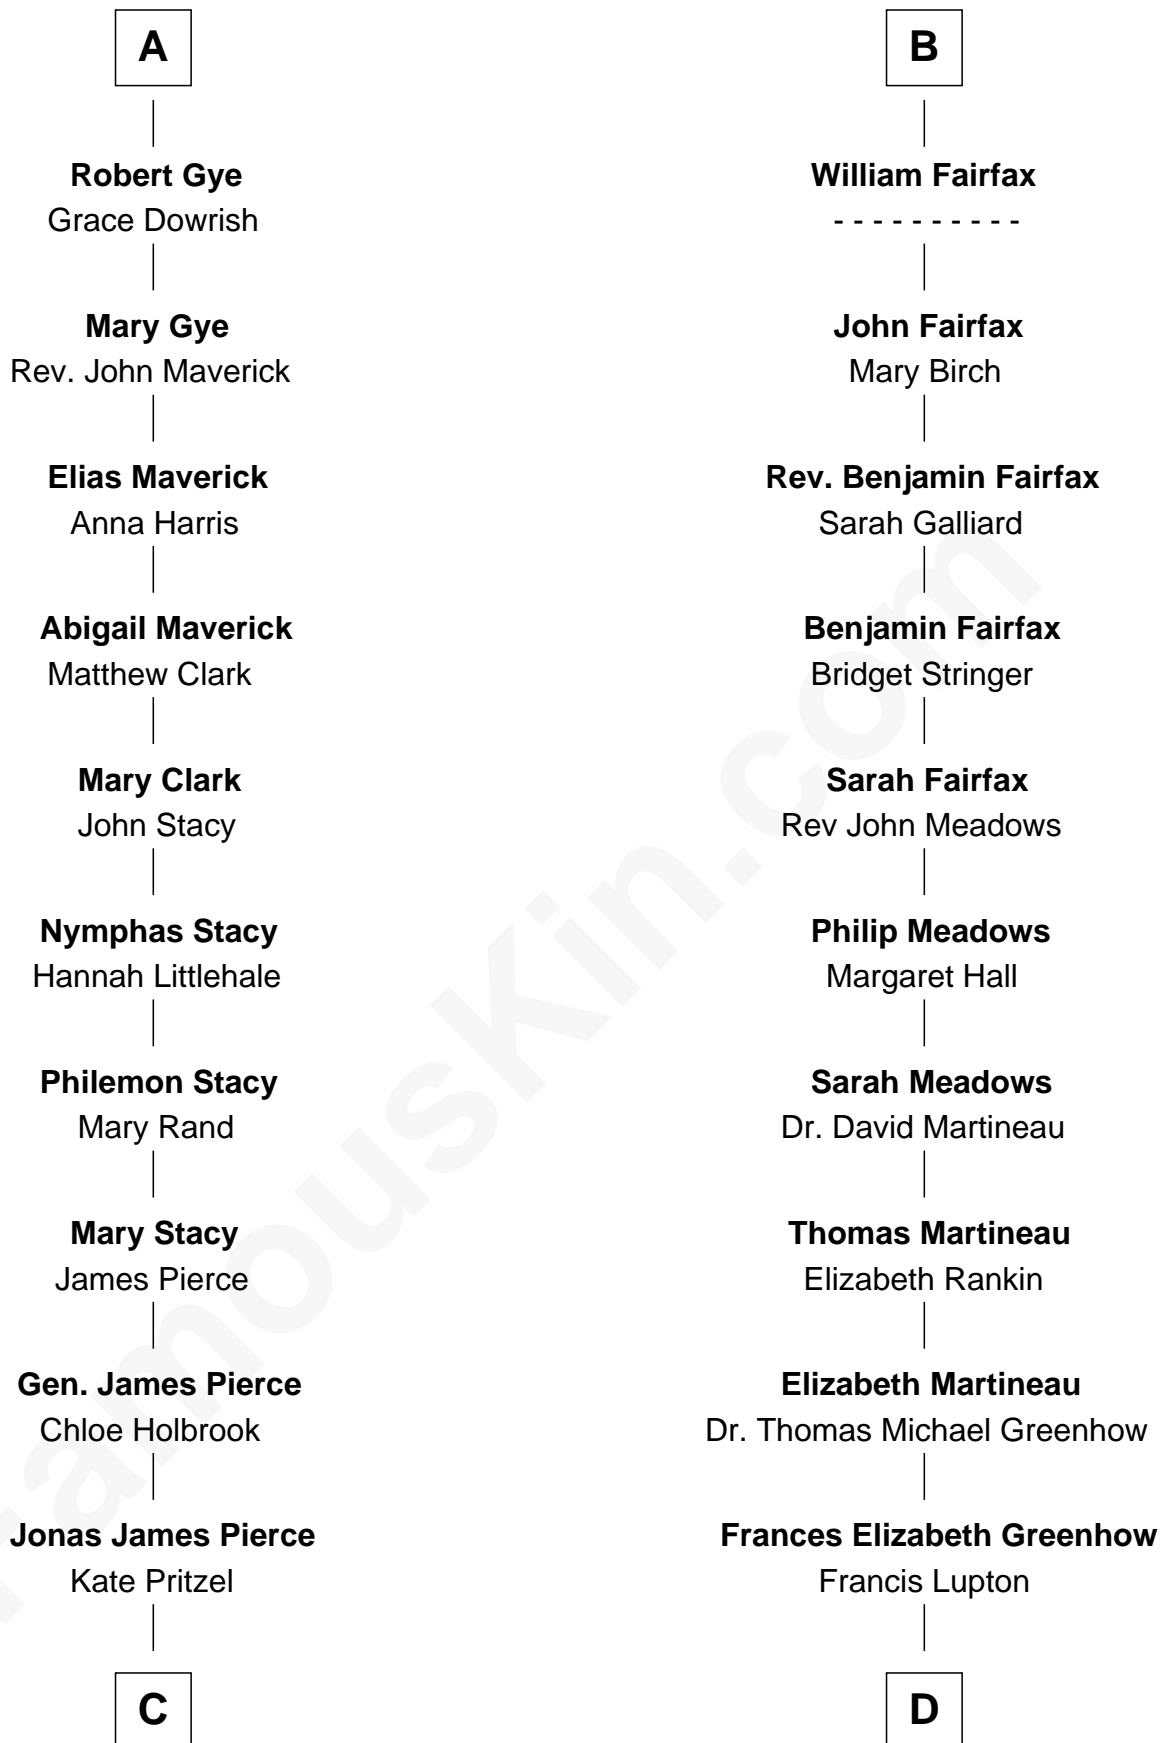

FamousKin.com

Relationship Chart of

Barbara (Pierce) Bush

First Lady of President George H.W. Bush

19th cousin 2 times removed of

Catherine Middleton

Princess of Wales

Henry Plantagenet
Maud de Chaworth

C

Scott Pierce
Mabel Marvin

Marvin Pierce
Pauline Robinson

Barbara (Pierce) Bush
First Lady of George H.W. Bush

D

Francis Martineau Lupton
Harriet Albina Davis

Olive Christina Lupton
Richard Noel Middleton

Peter Francis Middleton
Valerie Glassborow

Michael Francis Middleton
Carole Elizabeth Goldsmith

Catherine Middleton
Princess of Wales