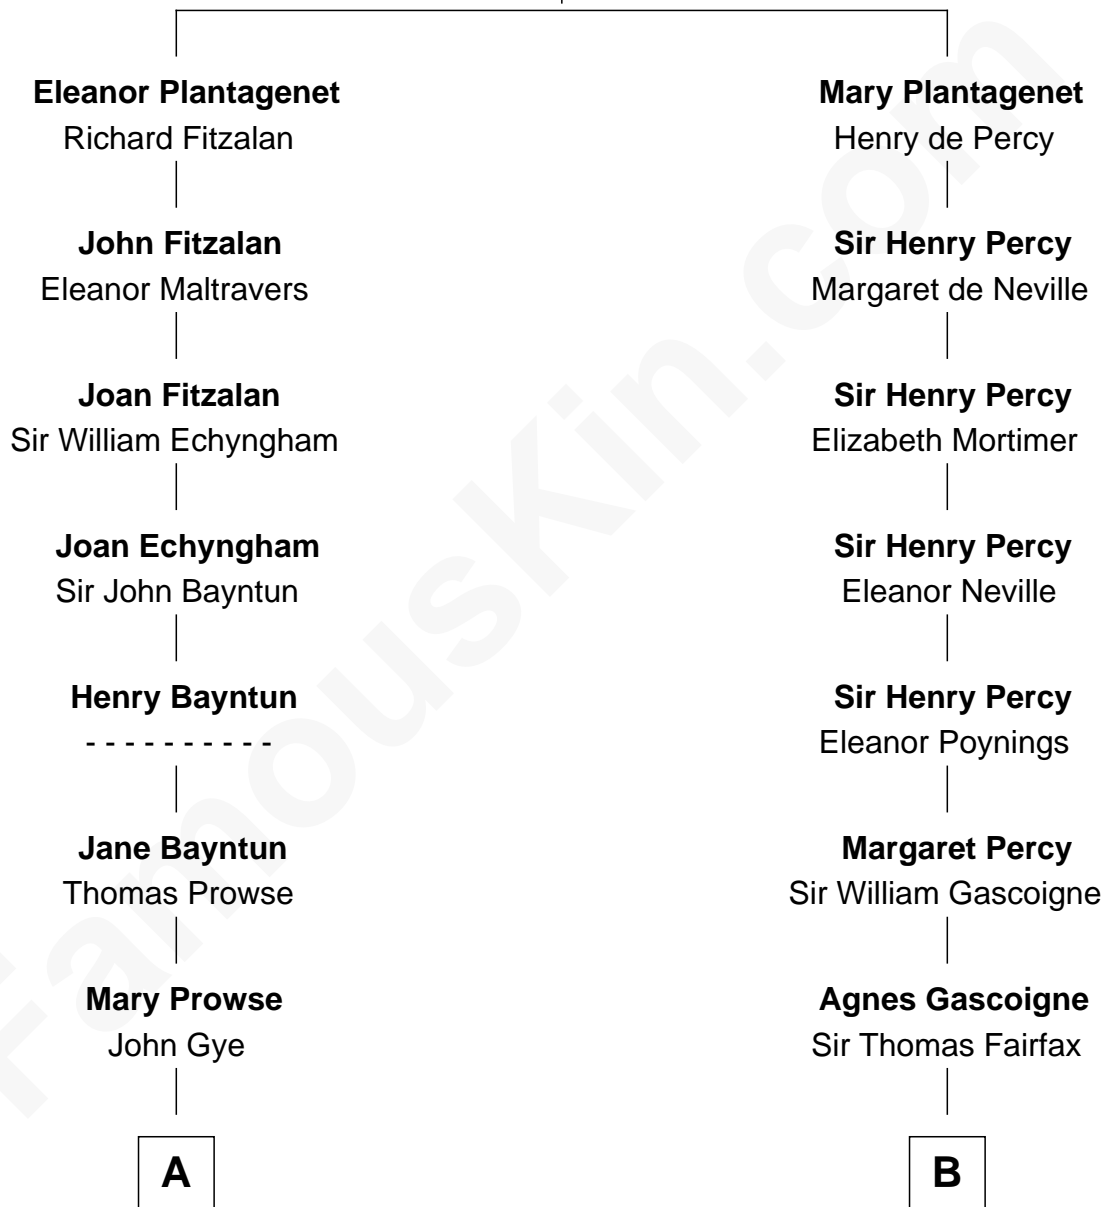

FamousKin.com

Relationship Chart of

Barbara (Pierce) Bush

First Lady of President George H.W. Bush

19th cousin 2 times removed of

Catherine Middleton

Princess of Wales

Henry Plantagenet
Maud de Chaworth

C

Scott Pierce
Mabel Marvin

Marvin Pierce
Pauline Robinson

Barbara (Pierce) Bush
First Lady of George H.W. Bush

D

Francis Martineau Lupton
Harriet Albina Davis

Olive Christina Lupton
Richard Noel Middleton

Peter Francis Middleton
Valerie Glassborow

Michael Francis Middleton
Carole Elizabeth Goldsmith

Catherine Middleton
Princess of Wales