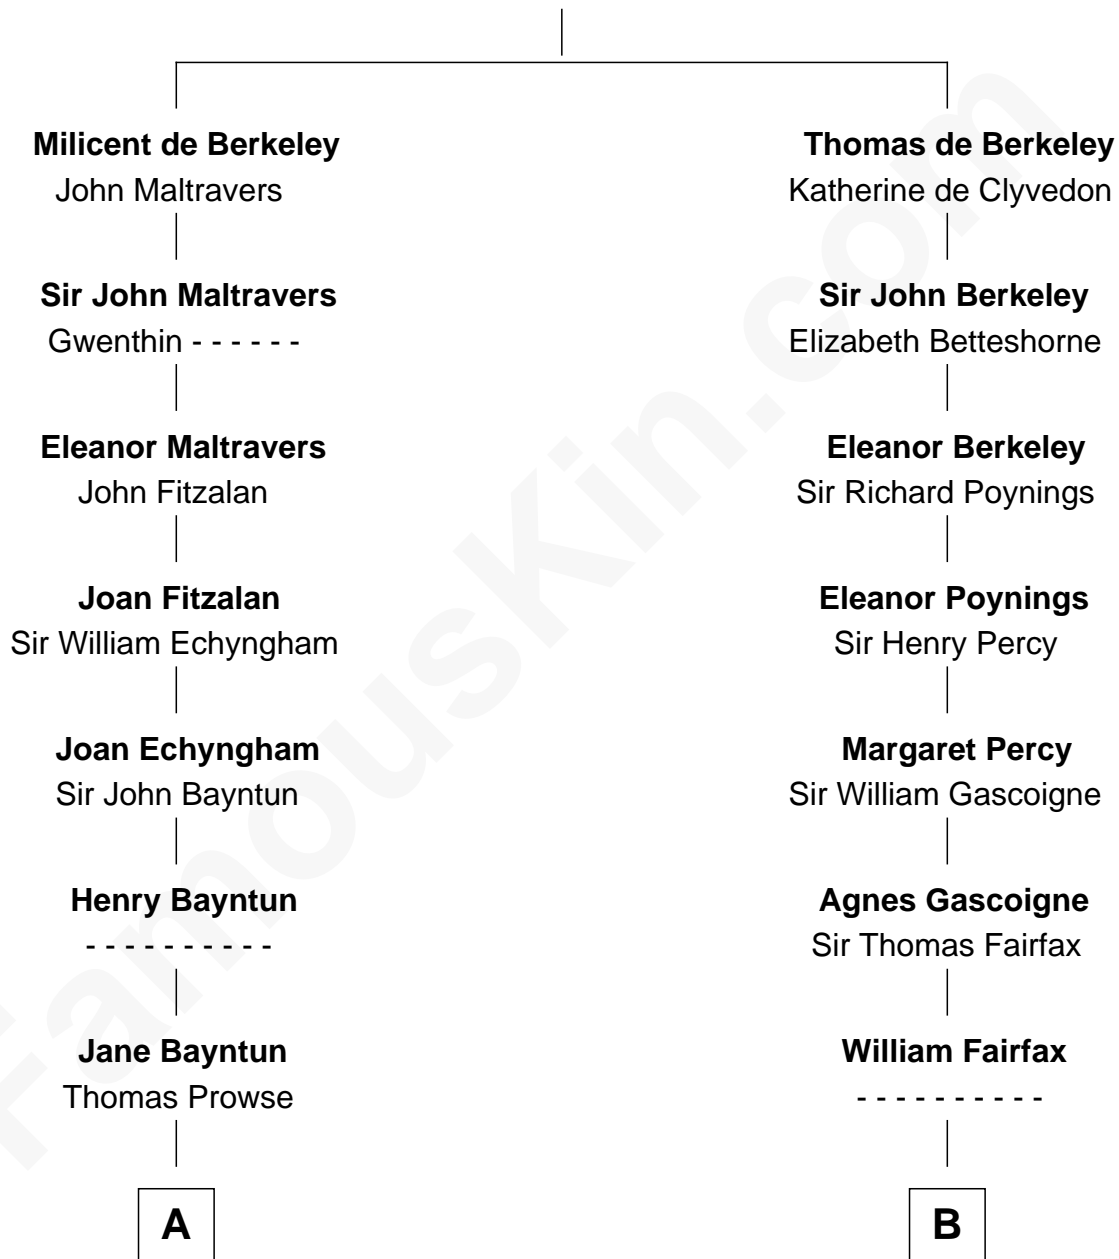

FamousKin.com

Relationship Chart of

Barbara (Pierce) Bush

First Lady of President George H.W. Bush

20th cousin of

Catherine Middleton

Princess of Wales

Sir Maurice de Berkeley

Eve la Zouche

C

Jonas James Pierce

Kate Pritzel

Scott Pierce

Mabel Marvin

Marvin Pierce

Pauline Robinson