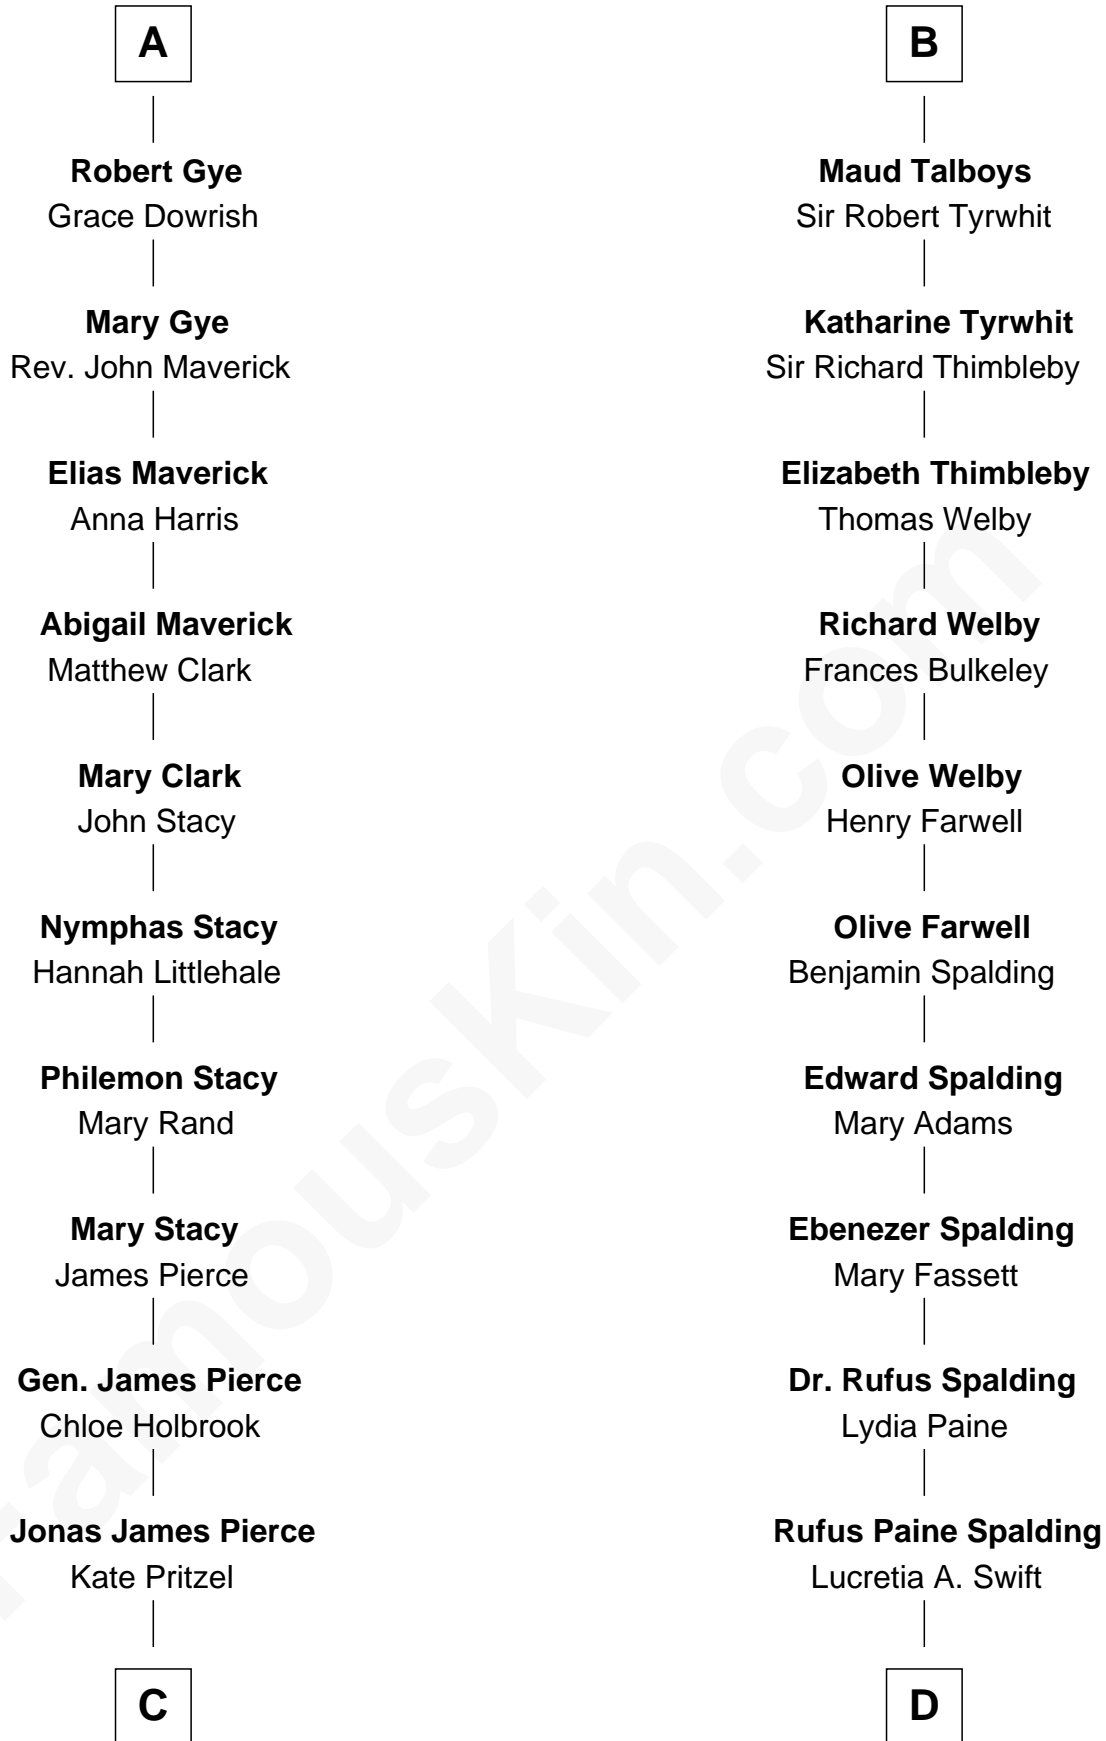

## Relationship Chart of Barbara (Pierce) Bush

*First Lady of President George H.W. Bush*

18th cousin 1 time removed of

**William Rufus Day**

*36th U.S. Secretary of State*

**Henry Plantagenet**  
Maud de Chaworth

**C**

**Scott Pierce**  
Mabel Marvin

**Marvin Pierce**  
Pauline Robinson

**Barbara (Pierce) Bush**  
*First Lady of George H.W. Bush*

**D**

**Emily Swift Spalding**  
Luther Day

**William Rufus Day**  
*36th U.S. Secretary of State*