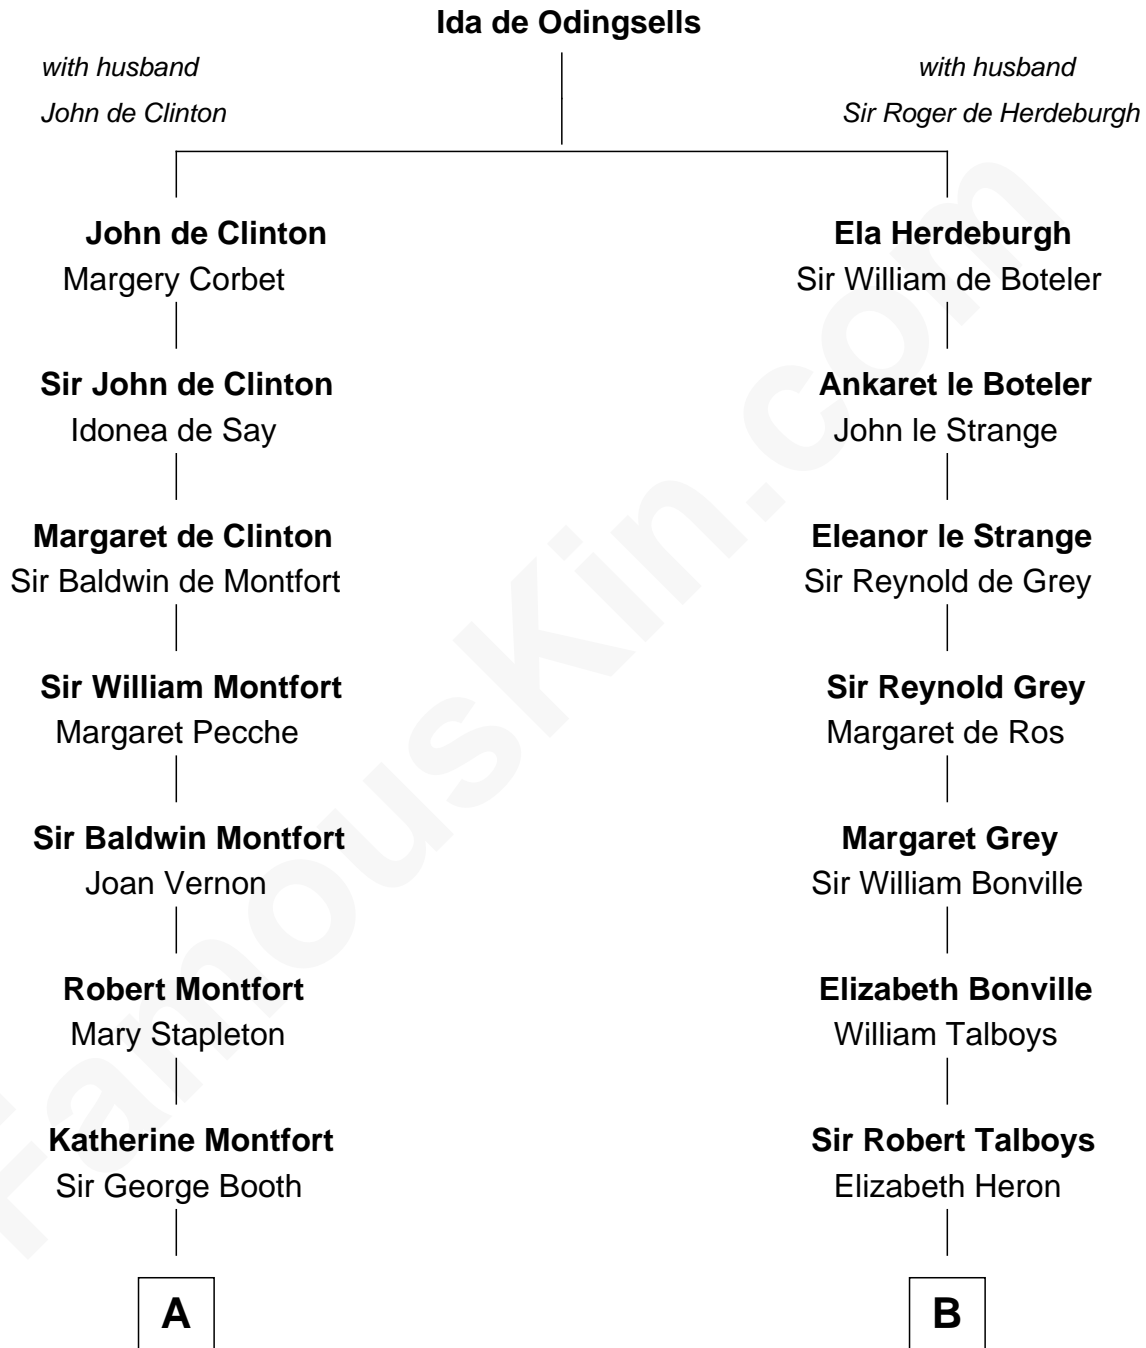

FamousKin.com

Relationship Chart of

Barbara (Pierce) Bush

First Lady of President George H.W. Bush

18th cousin 3 times removed of

William Rufus Day

36th U.S. Secretary of State

C

Samuel Ross Marvin

Julia Ann Place

Jerome Place Marvin

Martha Ann Stokes

Mabel Marvin

Scott Pierce

Marvin Pierce

Pauline Robinson