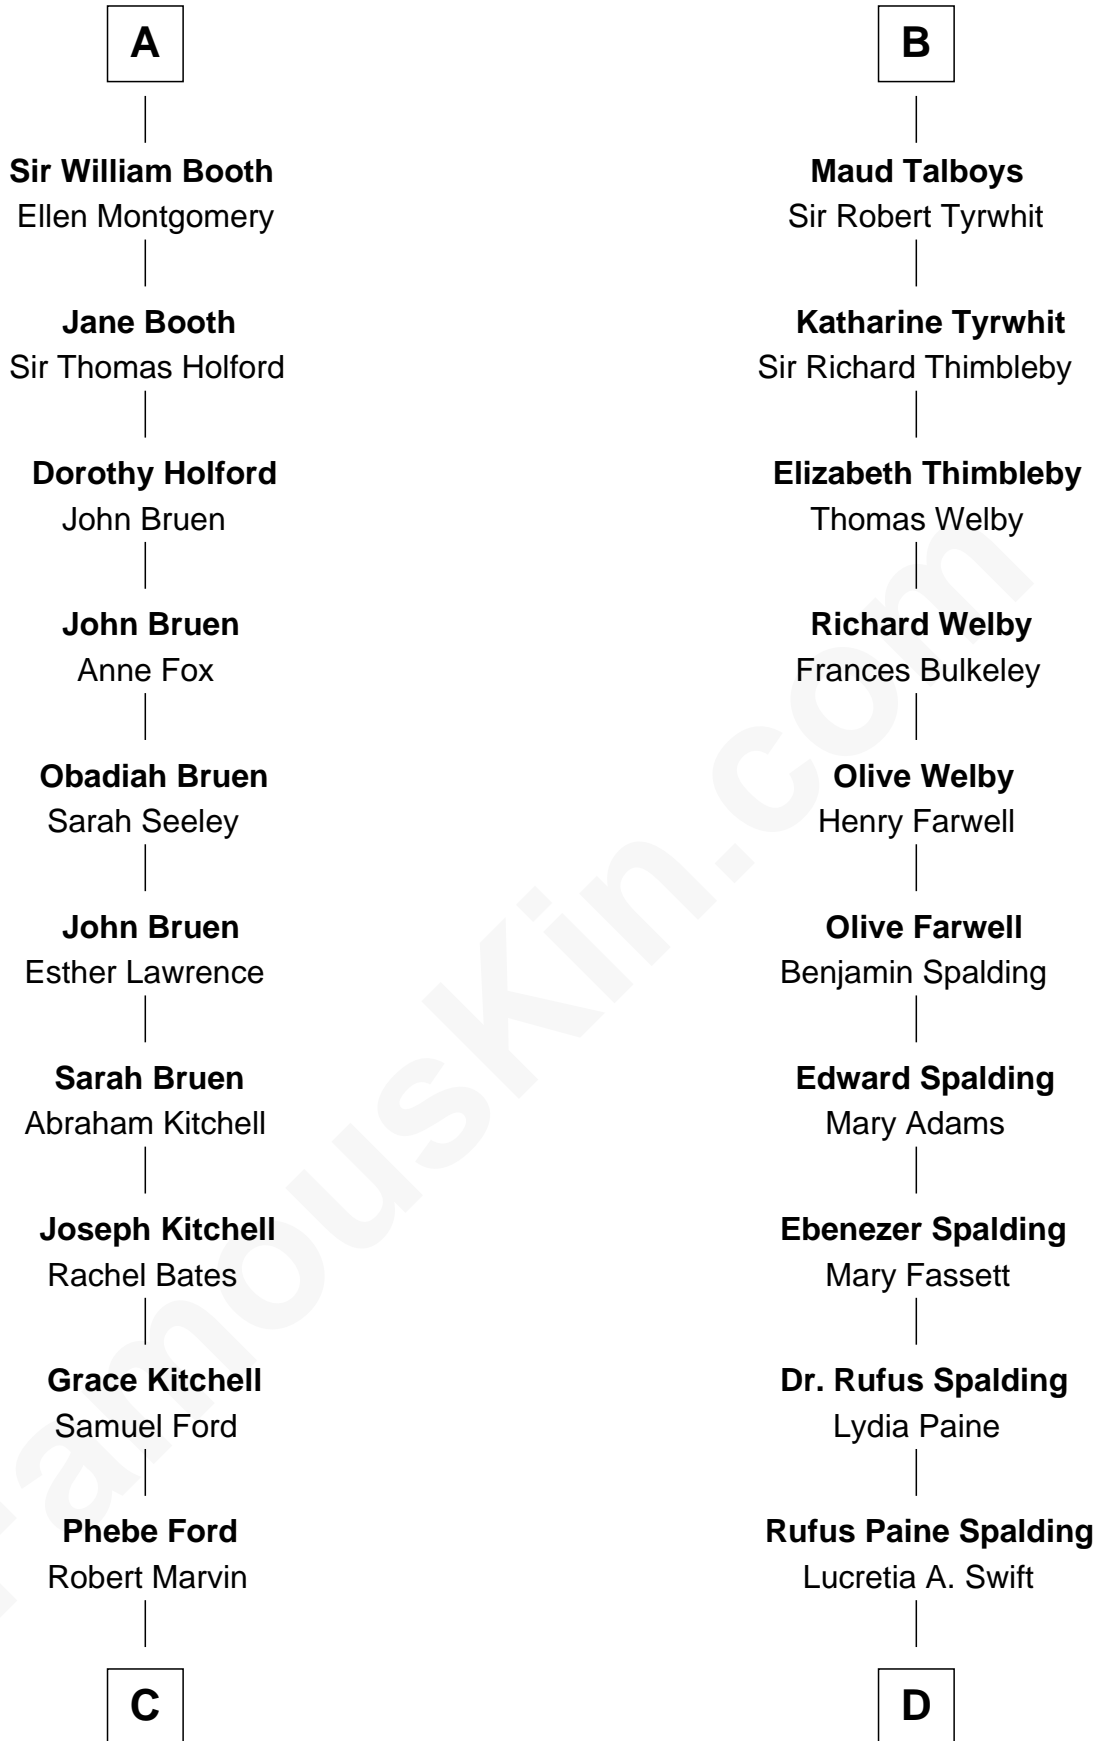

FamousKin.com

Relationship Chart of

Barbara (Pierce) Bush

First Lady of President George H.W. Bush

18th cousin 3 times removed of

William Rufus Day

36th U.S. Secretary of State

C

Samuel Ross Marvin

Julia Ann Place

Jerome Place Marvin

Martha Ann Stokes

Mabel Marvin

Scott Pierce

Marvin Pierce

Pauline Robinson