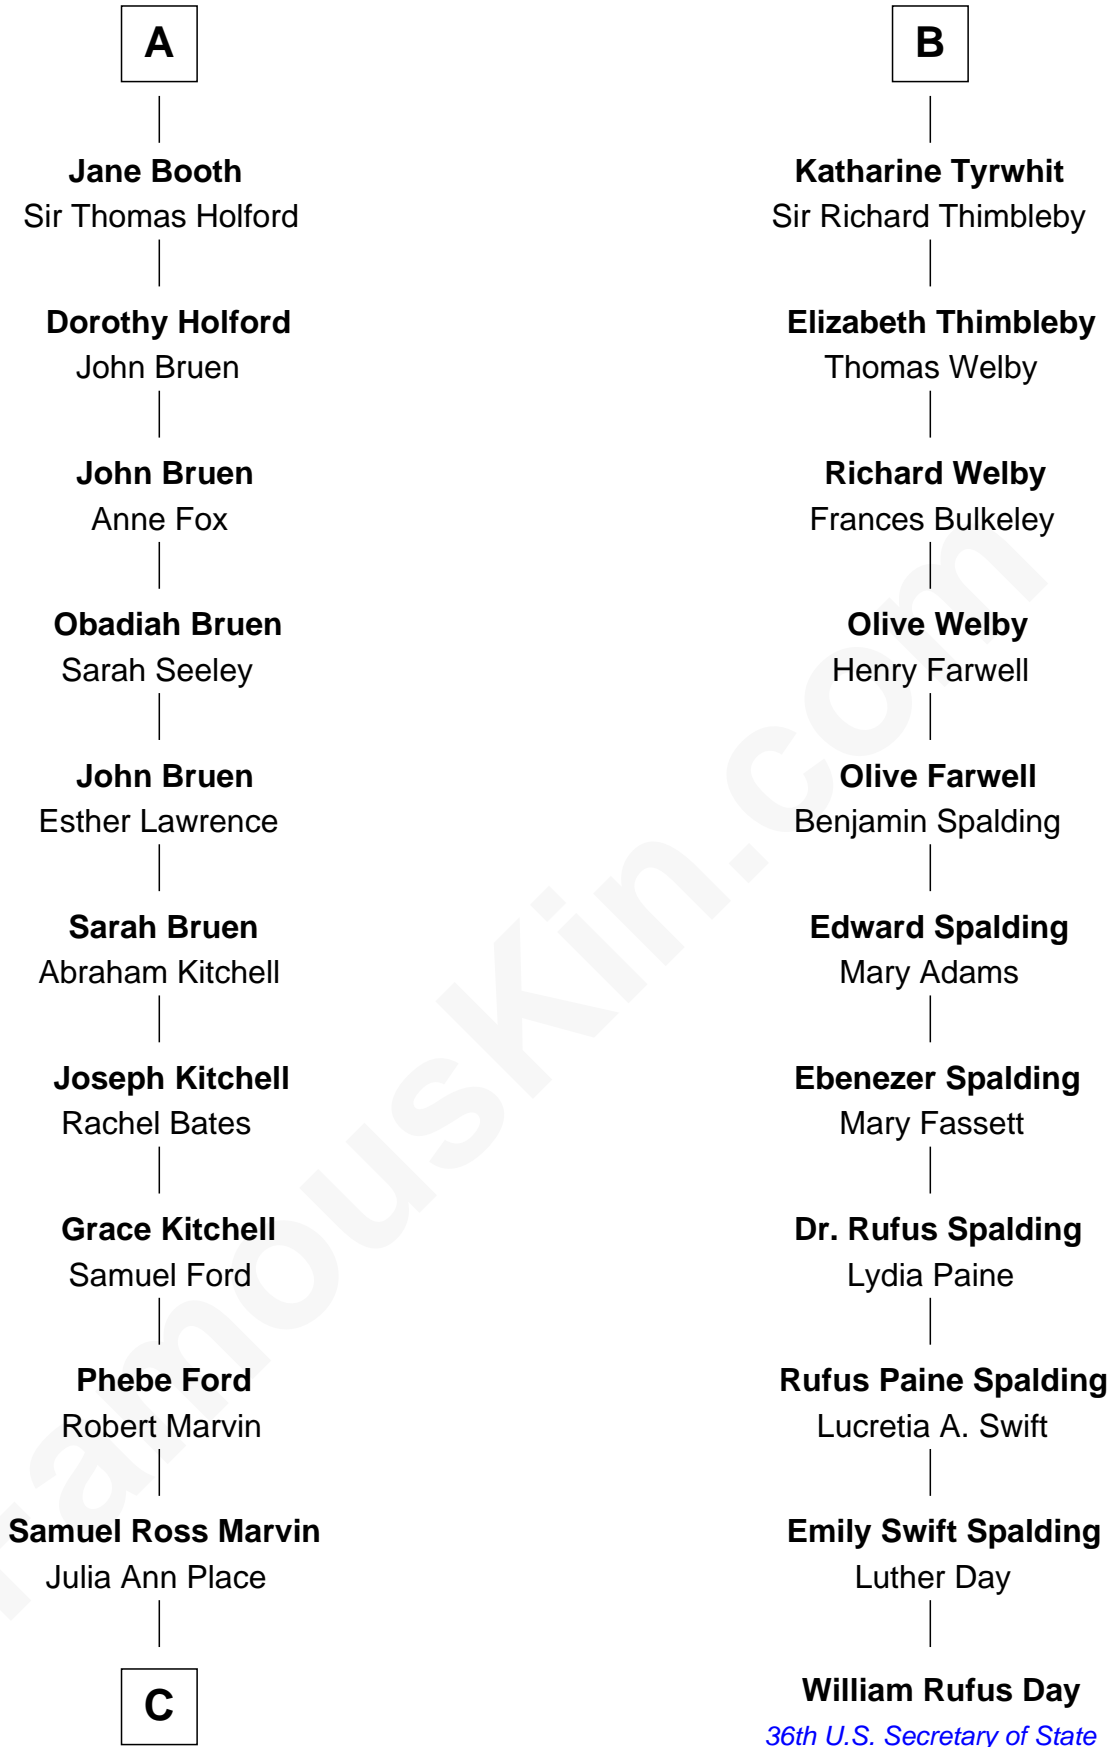

## Relationship Chart of

### Barbara (Pierce) Bush

*First Lady of President George H.W. Bush*

17th cousin 3 times removed of

### William Rufus Day

*36th U.S. Secretary of State*

**Sir Robert de Holland**

Maude la Zouche

**C**

Jerome Place Marvin

Martha Ann Stokes

Mabel Marvin

Scott Pierce

Marvin Pierce

Pauline Robinson

**Barbara (Pierce) Bush**

*First Lady of George H.W. Bush*

FamousKin.com