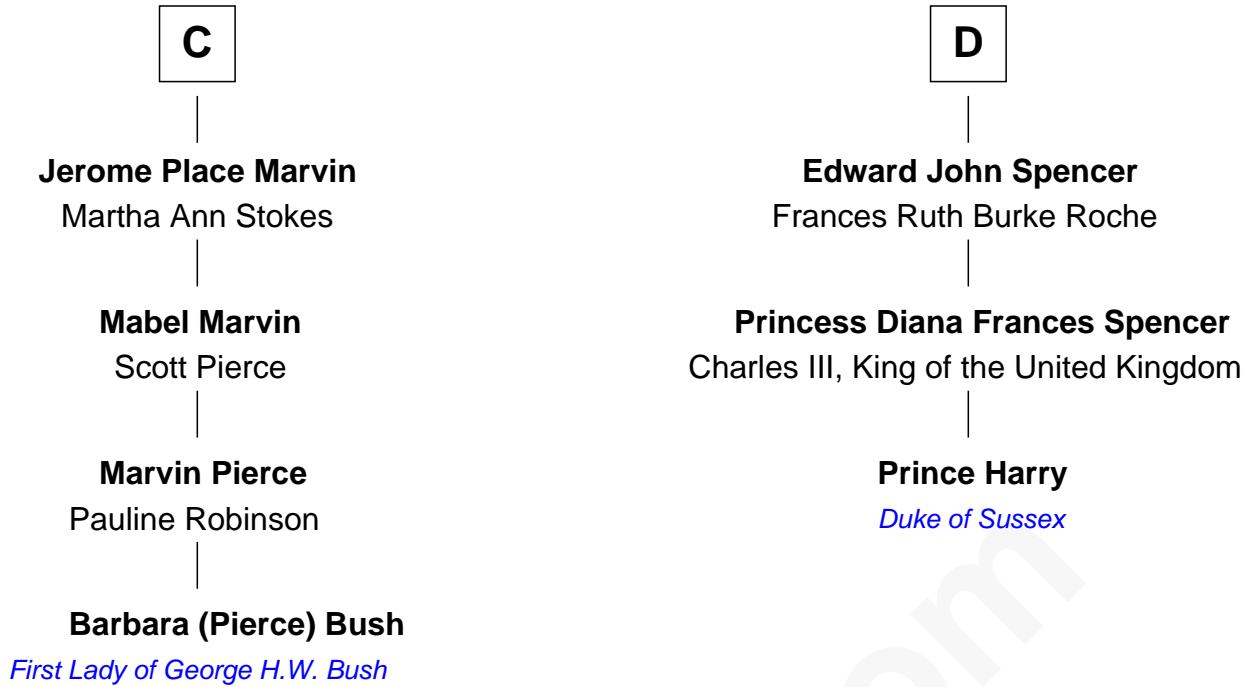

FamousKin.com

Relationship Chart of

Barbara (Pierce) Bush

First Lady of President George H.W. Bush

19th cousin 1 time removed of

Prince Harry
Duke of Sussex

Ralph de Stafford

with wife
Katherine de Hastang

Sir William Booth
Ellen Montgomery

Sir Hugh de Stafford
Philippa de Beauchamp

Margaret de Stafford
Sir Ralph Neville

Philippe Neville
Sir Thomas Dacre

Joan Dacre
Thomas Clifford

Matilda Clifford
Sir Edmund Sutton

Thomas Dudley
Grace Threlkeld

John Dudley
Elizabeth Gardiner

A

B

FamousKin.com