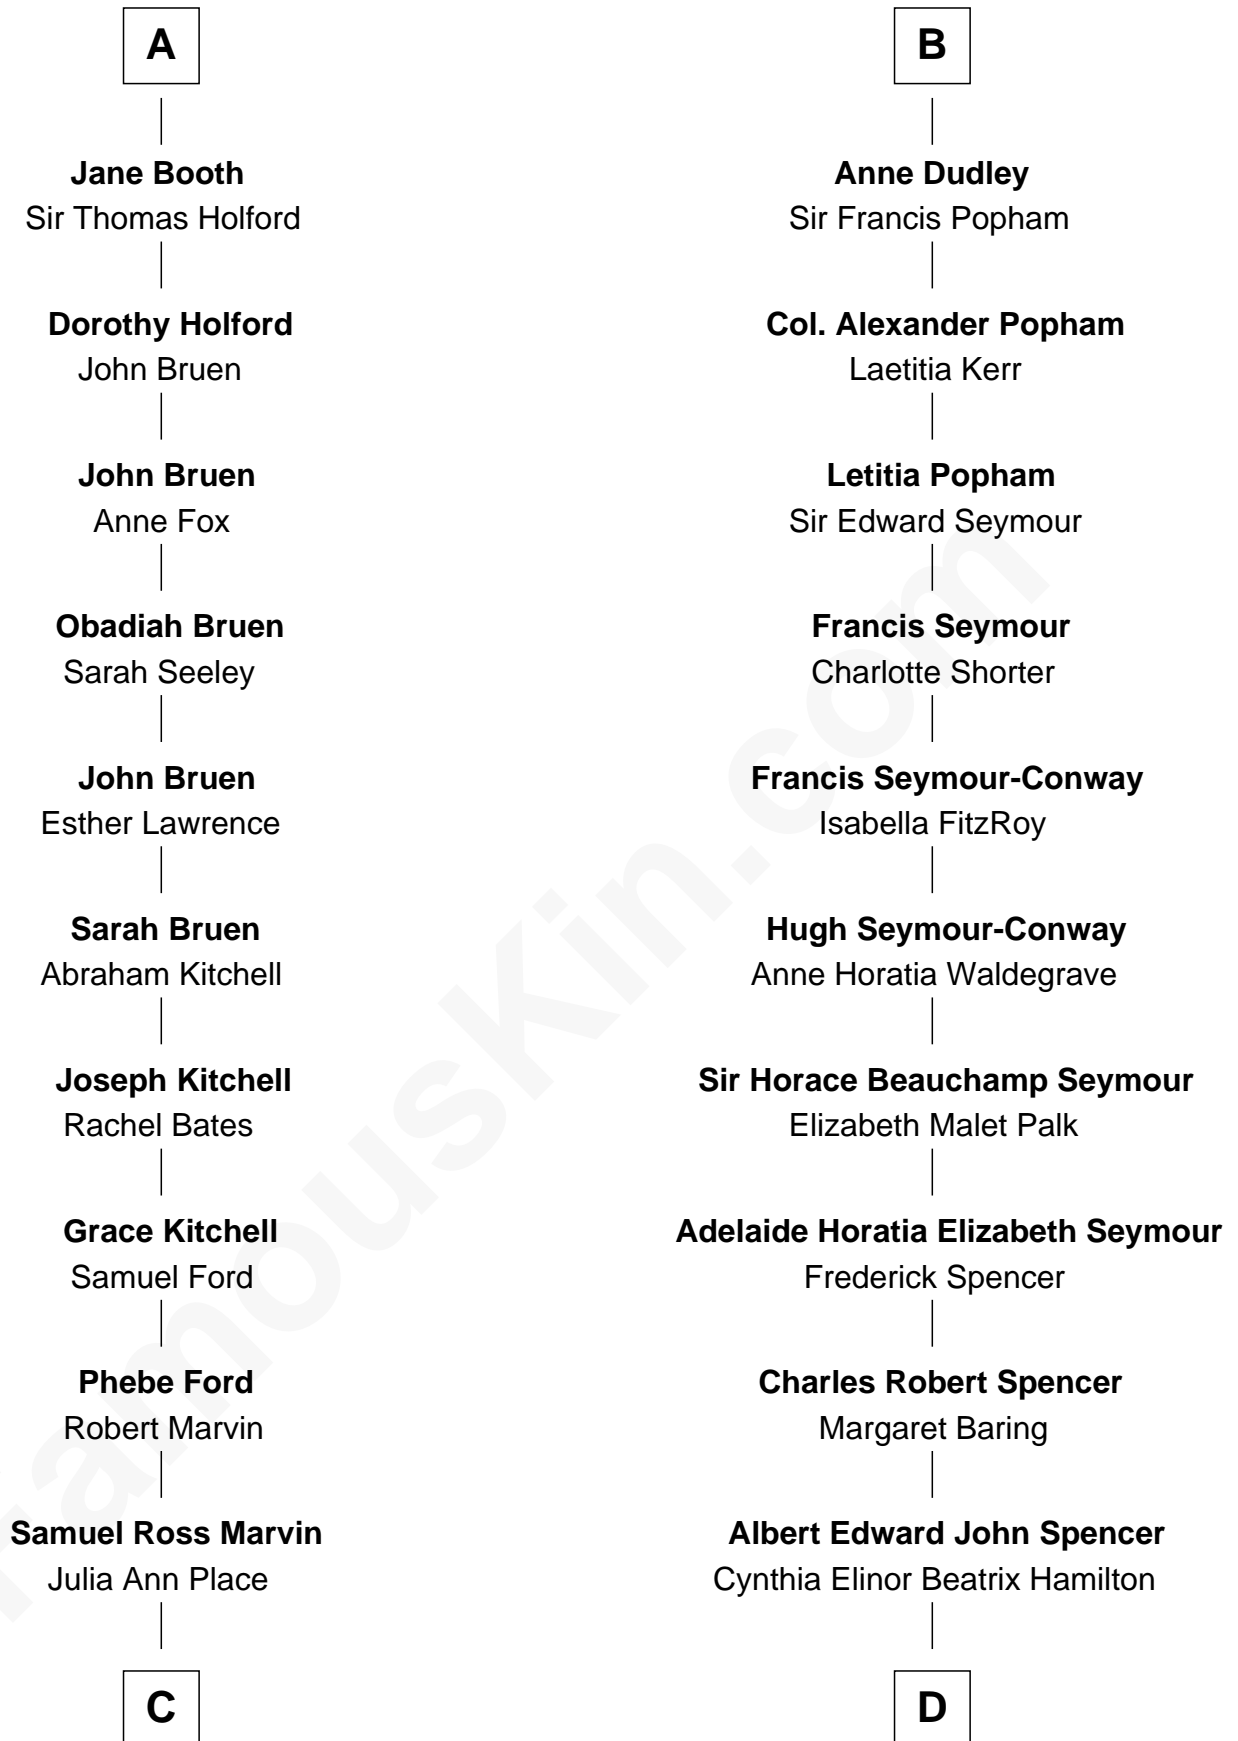

FamousKin.com

Relationship Chart of

Barbara (Pierce) Bush

First Lady of President George H.W. Bush

19th cousin 1 time removed of

Prince Harry
Duke of Sussex

Ralph de Stafford

with wife
Katherine de Hastang

Sir William Booth
Ellen Montgomery

Sir Hugh de Stafford
Philippa de Beauchamp

Margaret de Stafford
Sir Ralph Neville

Philippe Neville
Sir Thomas Dacre

Joan Dacre
Thomas Clifford

Matilda Clifford
Sir Edmund Sutton

Thomas Dudley
Grace Threlkeld

John Dudley
Elizabeth Gardiner

A

B

FamousKin.com