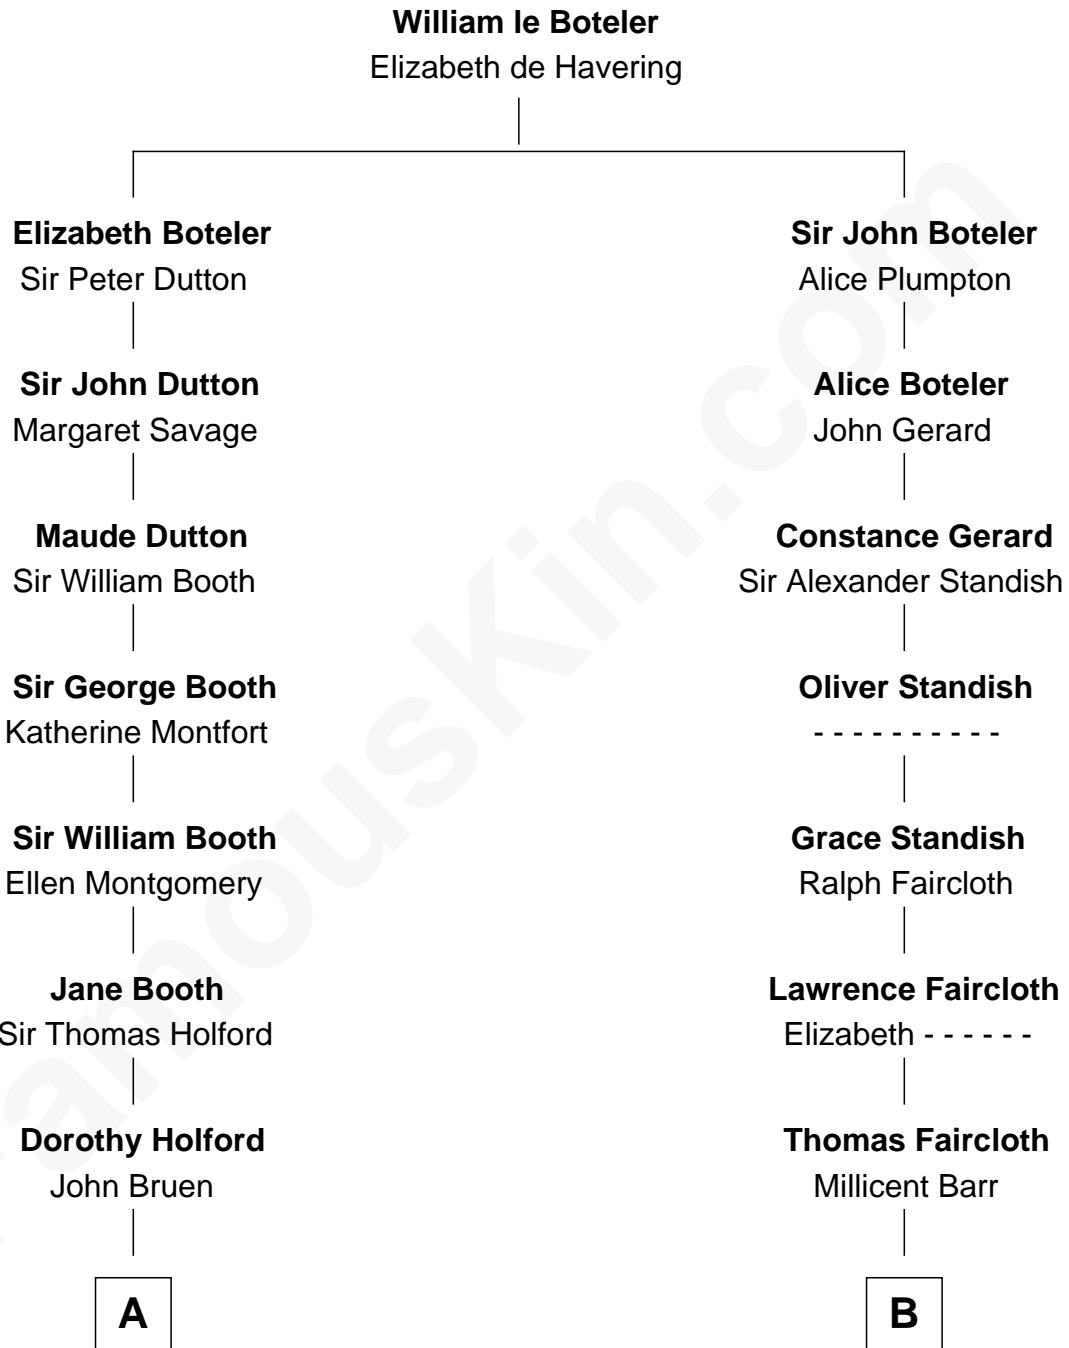

FamousKin.com

Relationship Chart of

Barbara (Pierce) Bush

First Lady of President George H.W. Bush

18th cousin 2 times removed of

Harry Chapin

Singer and Songwriter

C

Marvin Pierce
Pauline Robinson

Barbara (Pierce) Bush
First Lady of George H.W. Bush

D

James Ayrault Chapin
Delia Stout Ryder

James Ormsbee Chapin
Abigail Beal Forbes

James Forbes Chapin
Jeanne Elspeth Burke