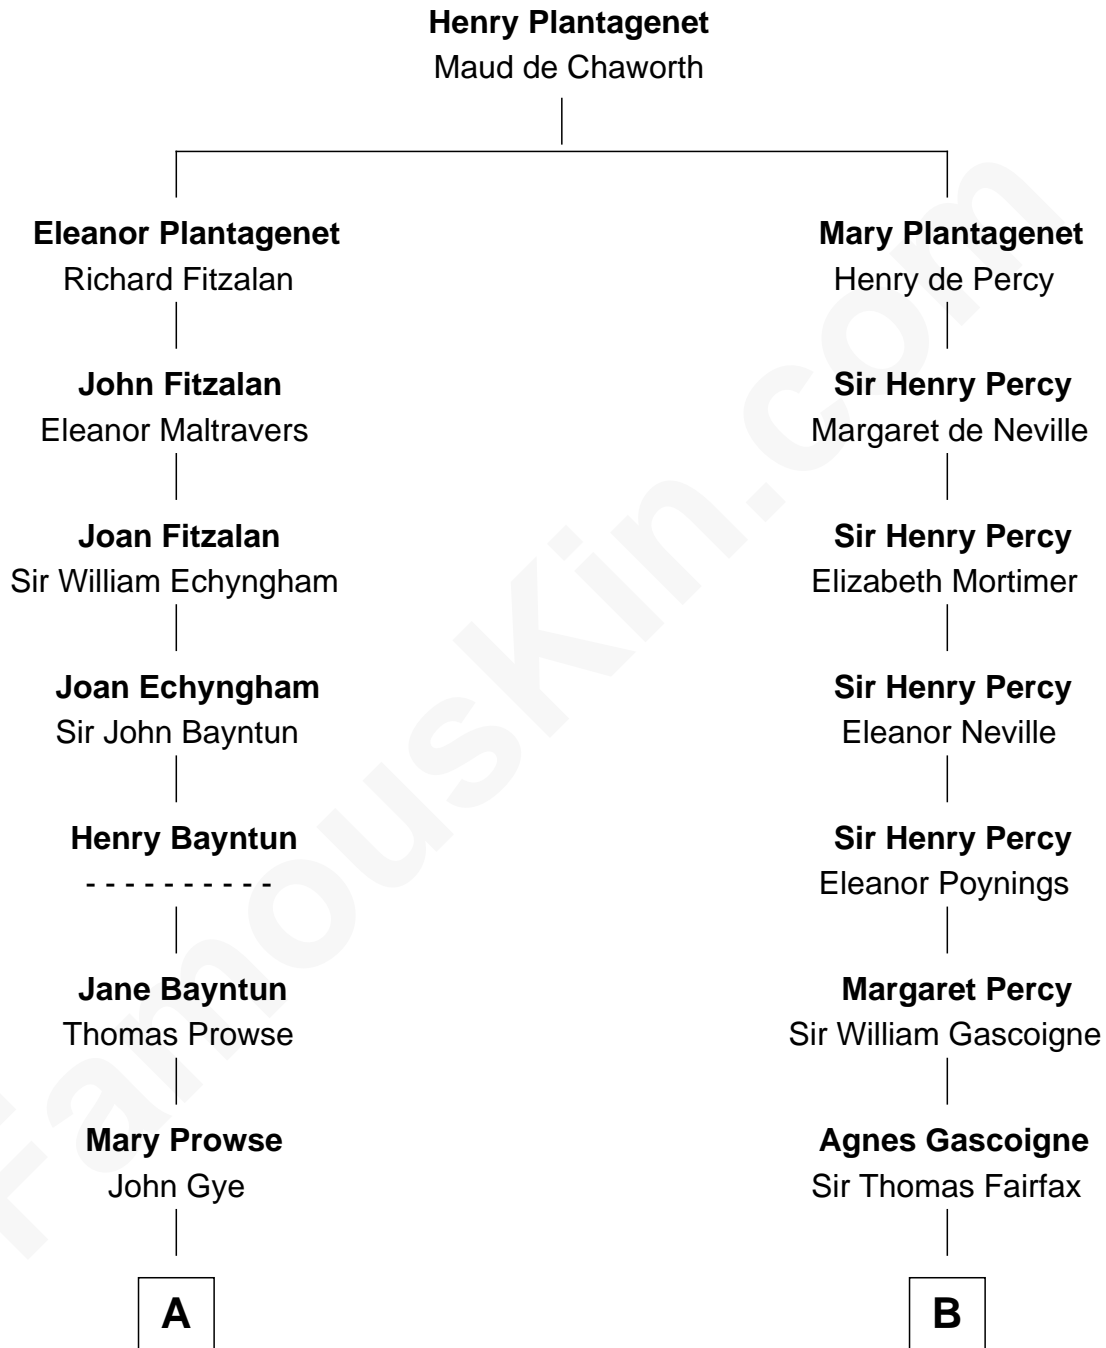

## Relationship Chart of

### Barbara (Pierce) Bush

*First Lady of President George H.W. Bush*

15th cousin 4 times removed of

**Harriet Martineau**

*Author of The Hour and the Man*

**C**

—  
**Scott Pierce**  
Mabel Marvin

—  
**Marvin Pierce**  
Pauline Robinson