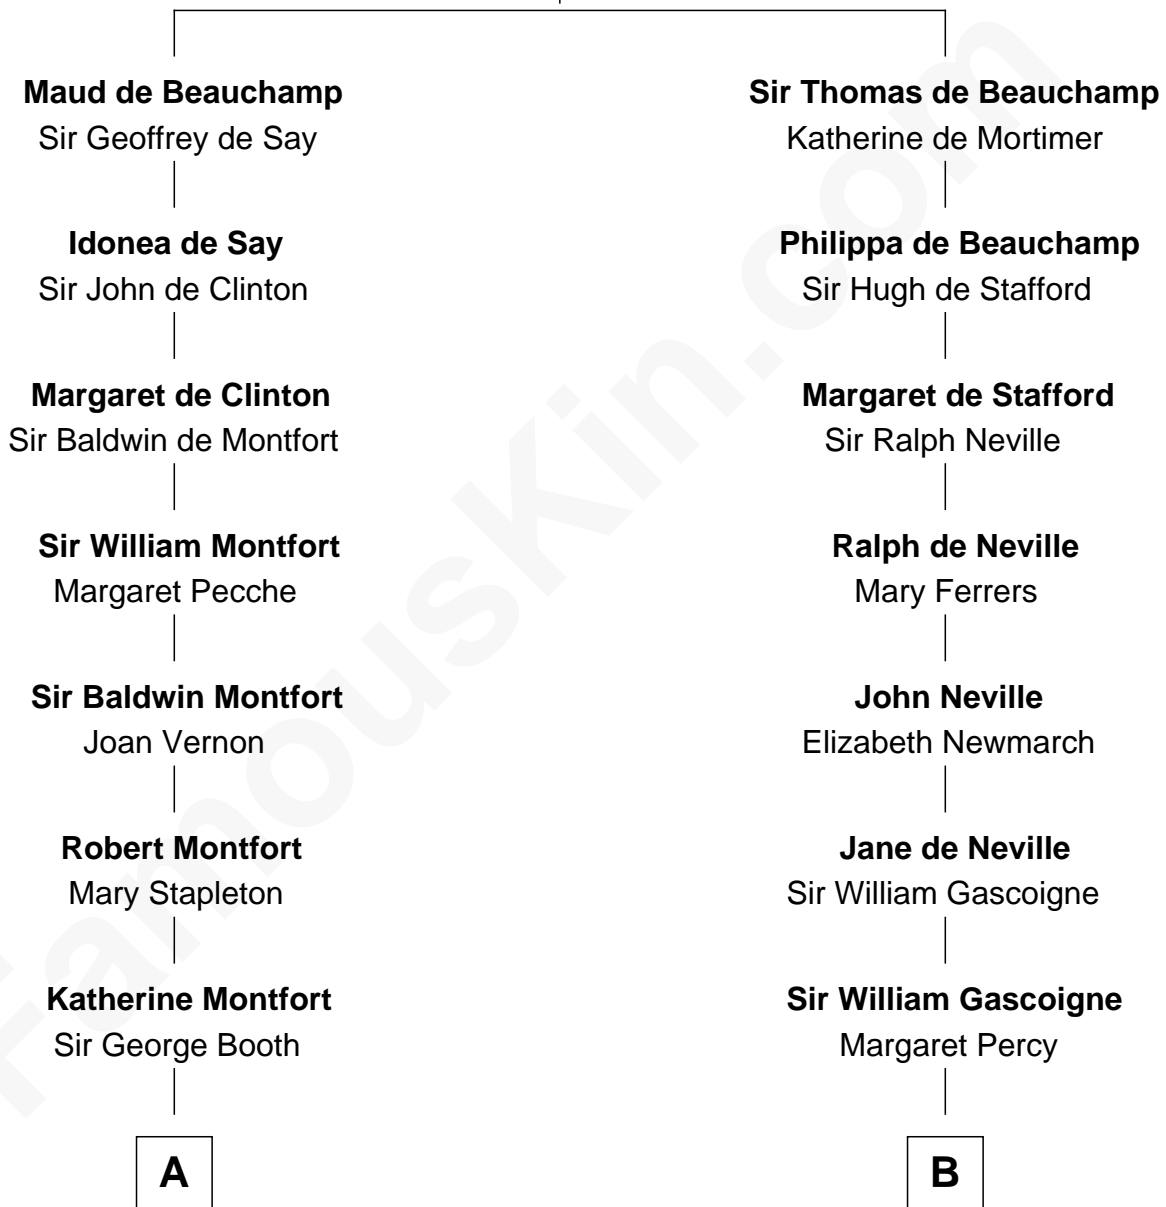

FamousKin.com

Relationship Chart of

Barbara (Pierce) Bush

First Lady of President George H.W. Bush

16th cousin 5 times removed of

Harriet Martineau

Author of The Hour and the Man

Guy de Beauchamp

Alice de Toeni

C

—
Samuel Ross Marvin

Julia Ann Place

—
Jerome Place Marvin

Martha Ann Stokes

—
Mabel Marvin

Scott Pierce

—
Marvin Pierce

Pauline Robinson

—
Barbara (Pierce) Bush

First Lady of George H.W. Bush

FamousKin.com