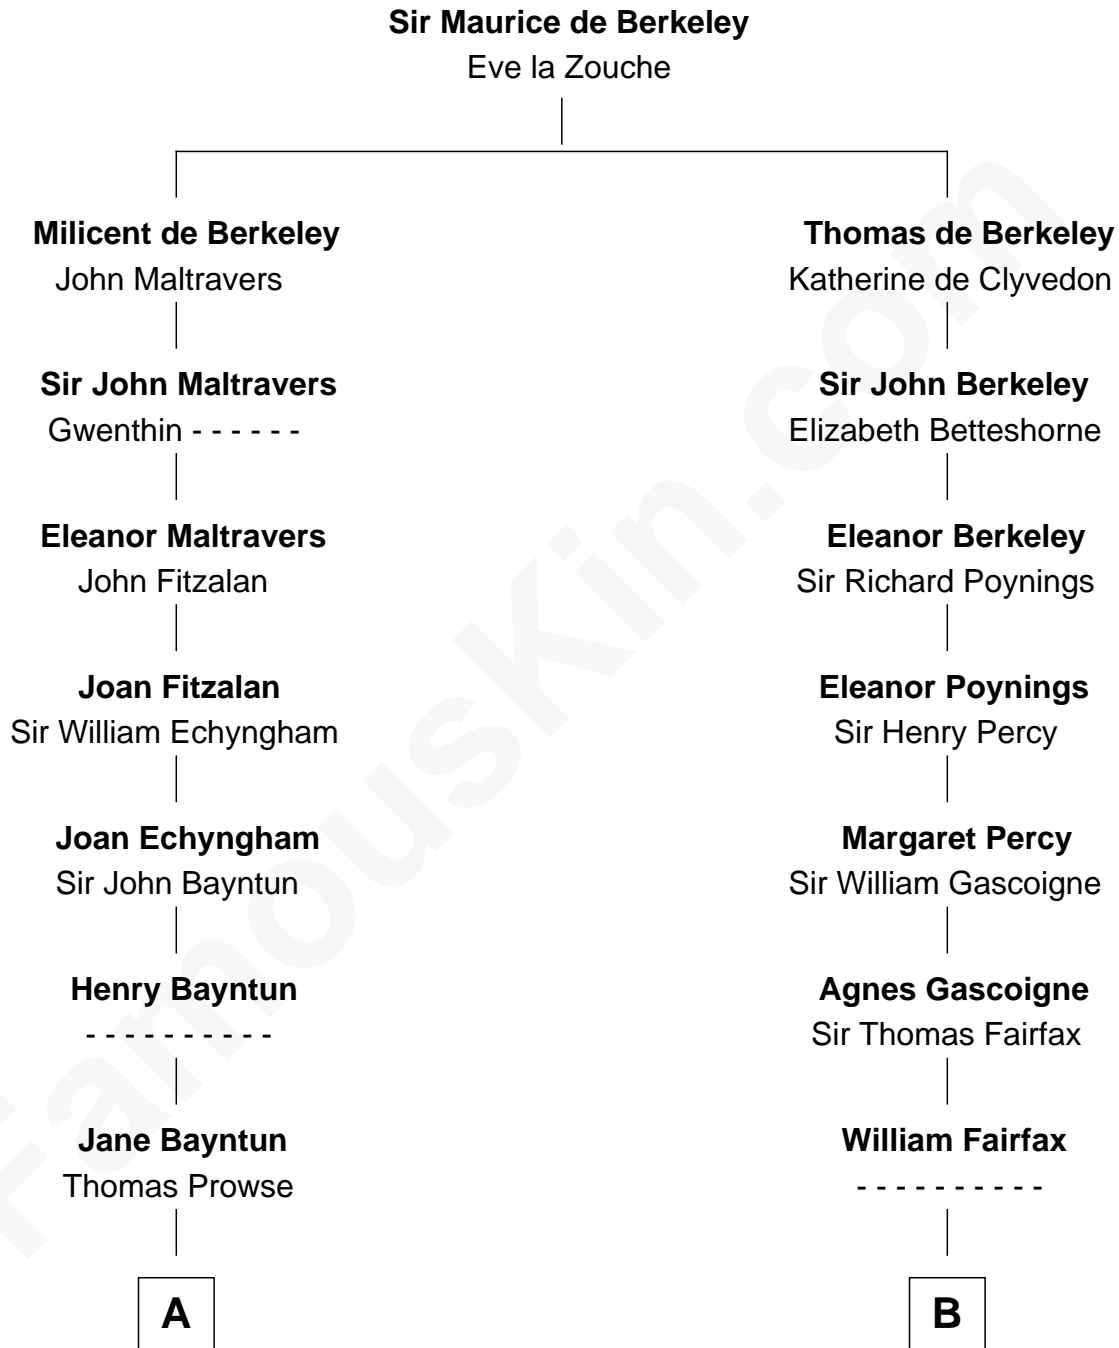

FamousKin.com

Relationship Chart of

Barbara (Pierce) Bush

First Lady of President George H.W. Bush

14th cousin 6 times removed of

Harriet Martineau

Author of The Hour and the Man

C

—
Jonas James Pierce

Kate Pritzel

—
Scott Pierce

Mabel Marvin

—
Marvin Pierce

Pauline Robinson

—
Barbara (Pierce) Bush

First Lady of George H.W. Bush