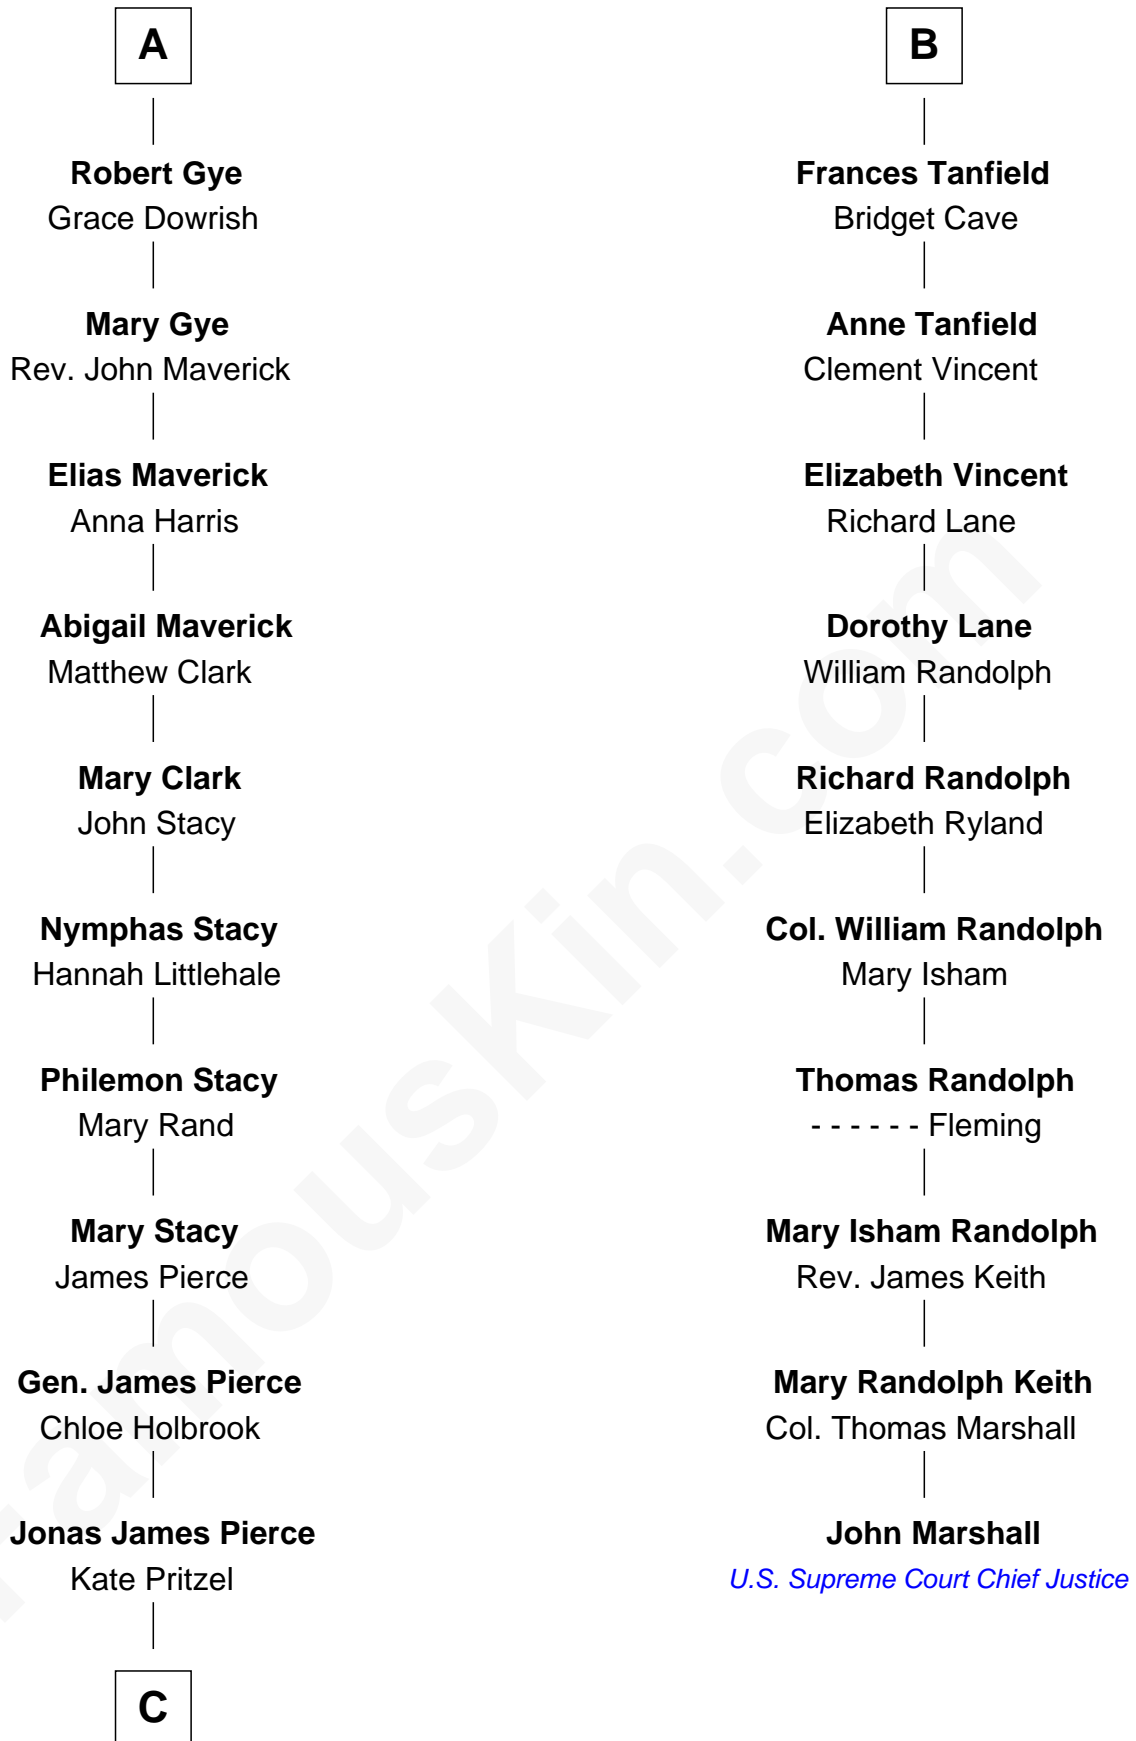

## Relationship Chart of Barbara (Pierce) Bush

*First Lady of President George H.W. Bush*

16th cousin 3 times removed of

## John Marshall

*4th Chief Justice of the U.S. Supreme Court*

**Henry Plantagenet**  
Maud de Chaworth

**C**

—  
**Scott Pierce**  
Mabel Marvin

—  
**Marvin Pierce**  
Pauline Robinson

—  
**Barbara (Pierce) Bush**  
*First Lady of George H.W. Bush*