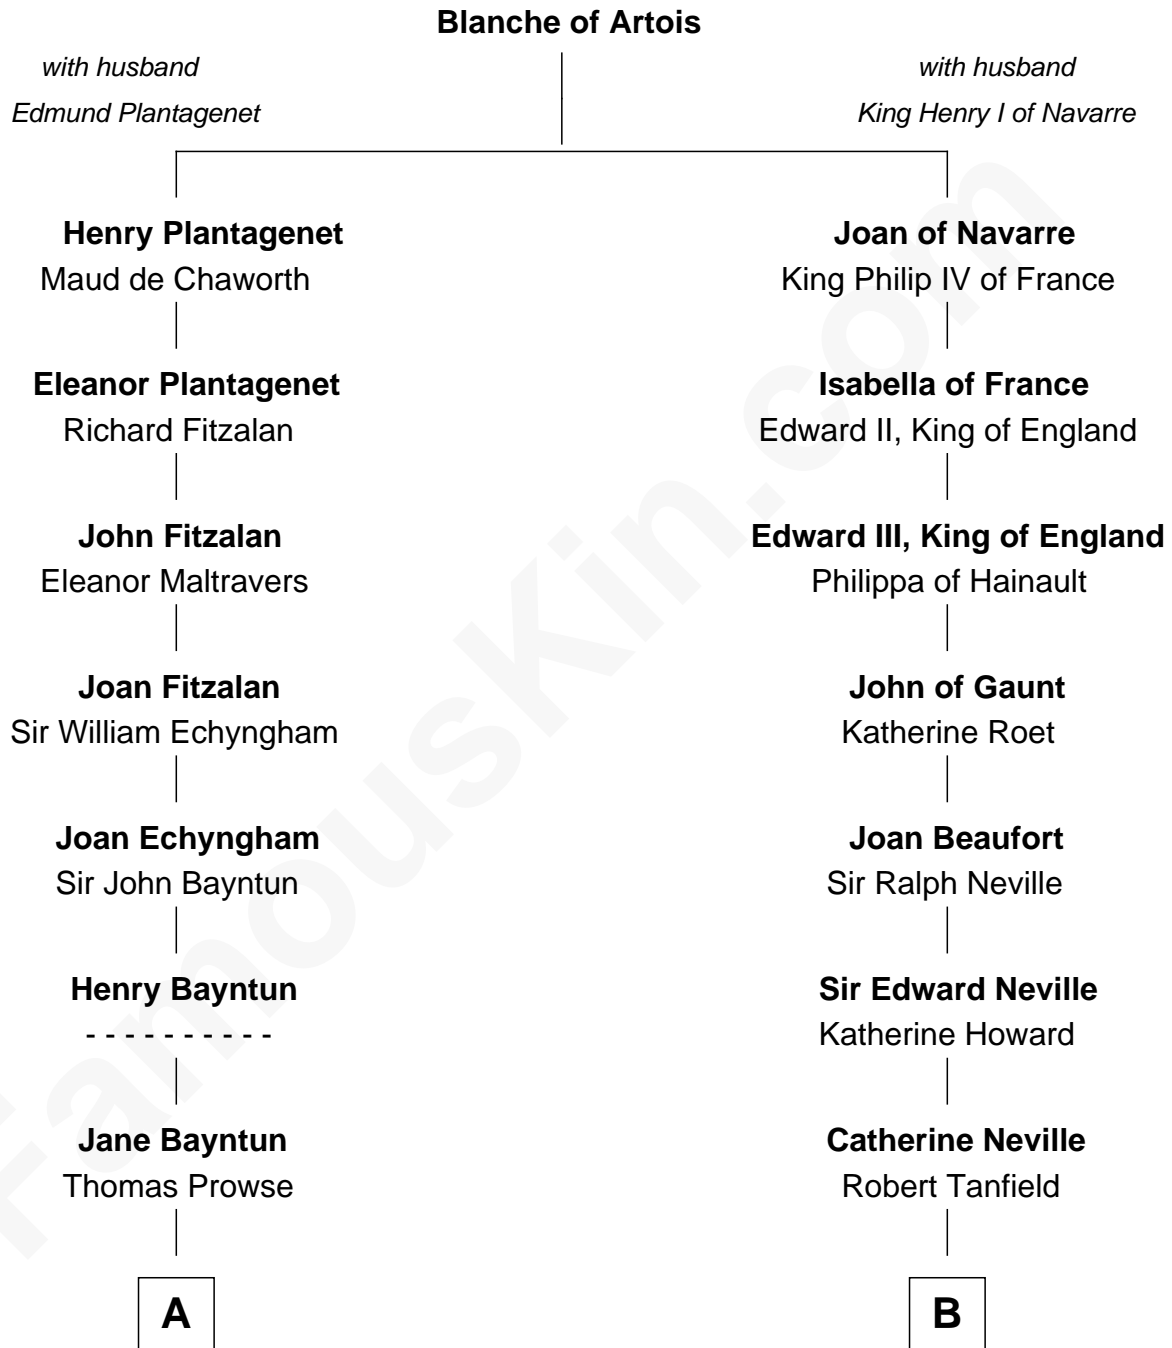

John Marshall

4th Chief Justice of the U.S. Supreme Court