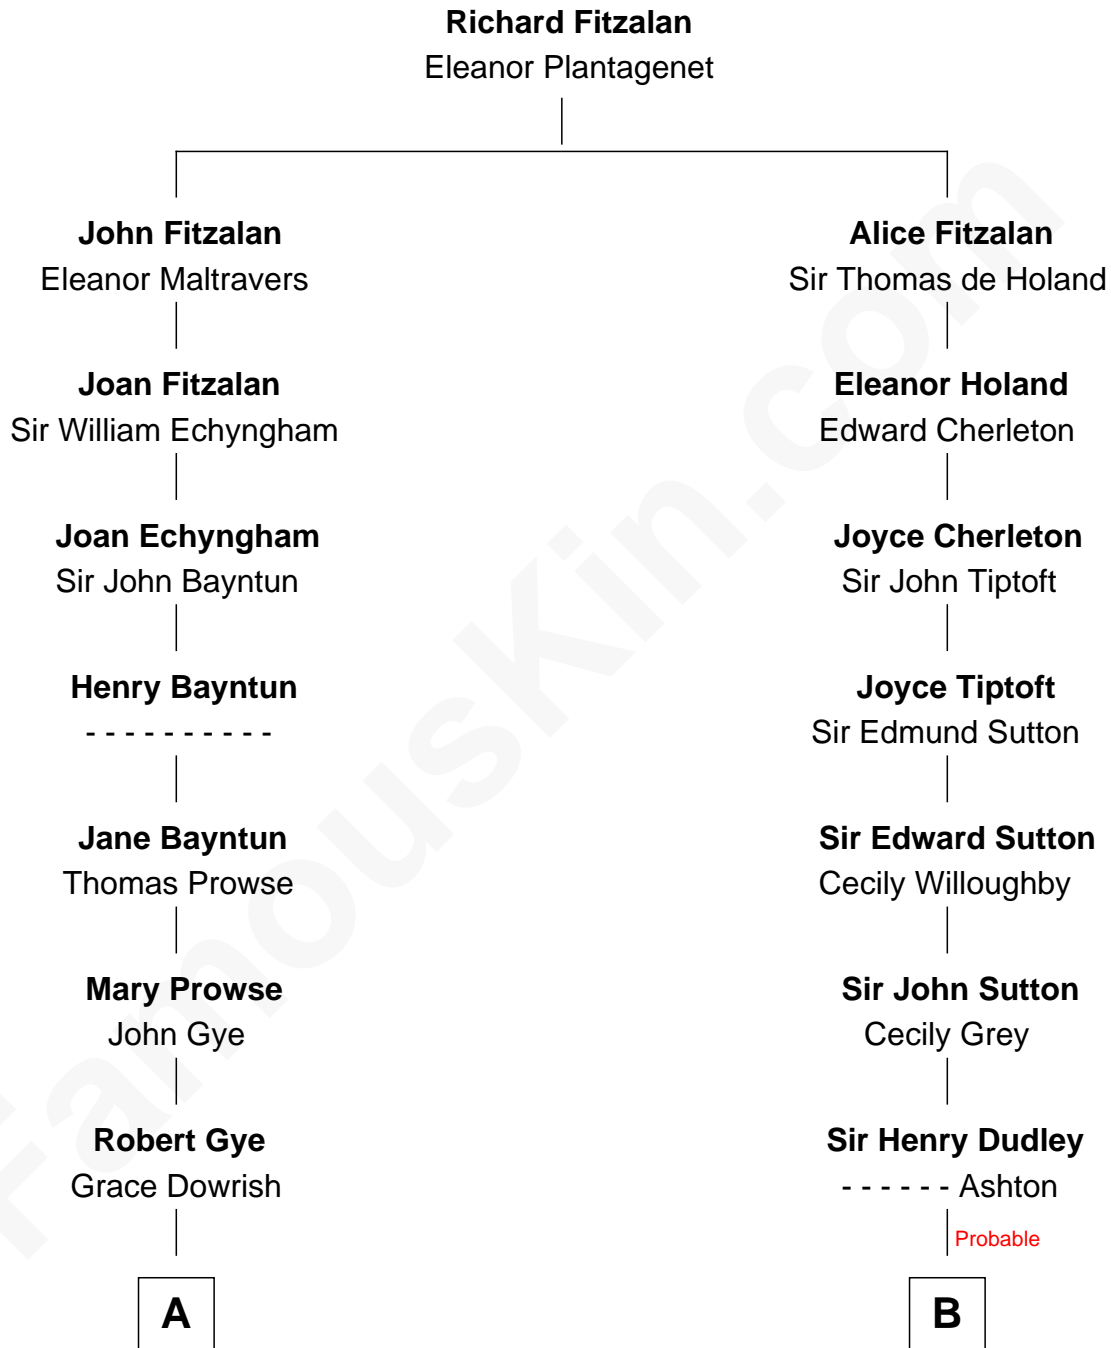

FamousKin.com

Relationship Chart of

Barbara (Pierce) Bush

First Lady of President George H.W. Bush

16th cousin 2 times removed of

Oliver Wendell Holmes, Jr.

U.S. Supreme Court Justice

C

—
Marvin Pierce
Pauline Robinson

—
Barbara (Pierce) Bush
First Lady of George H.W. Bush

FamousKin.com