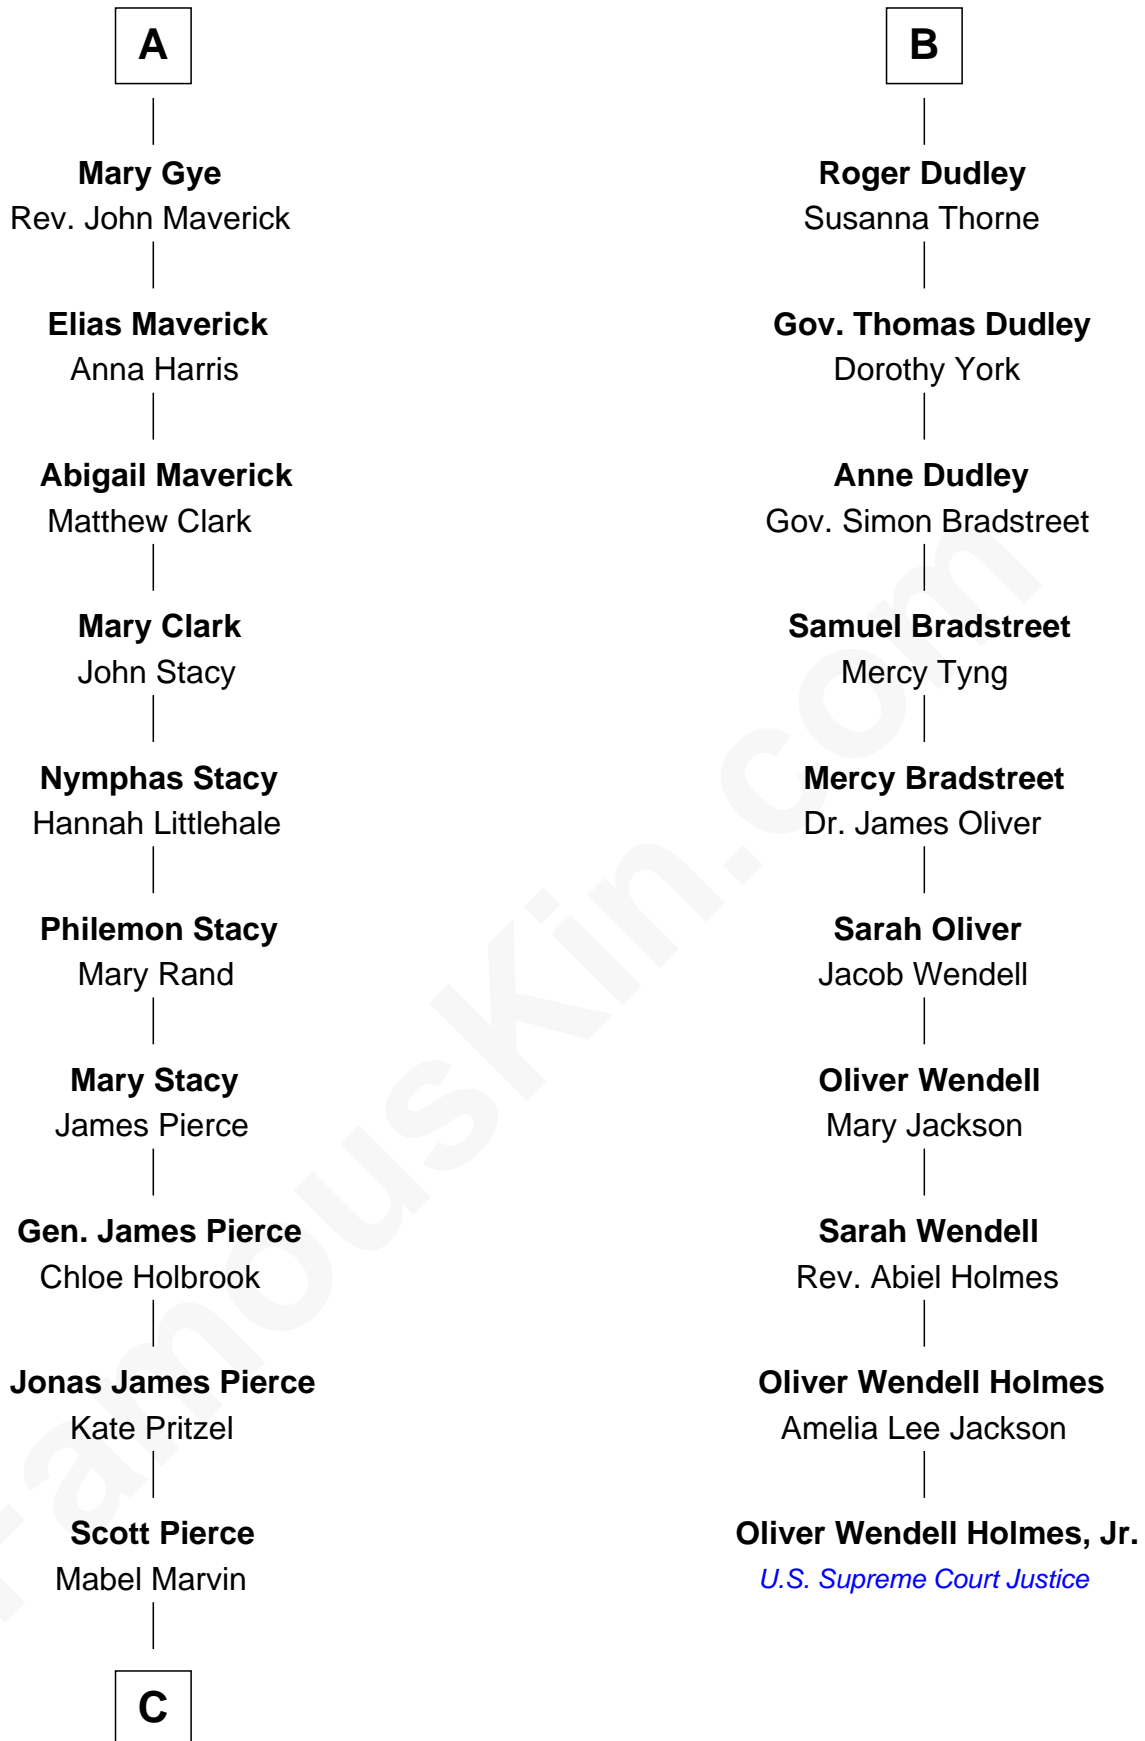

FamousKin.com

Relationship Chart of

Barbara (Pierce) Bush

First Lady of President George H.W. Bush

16th cousin 2 times removed of

Oliver Wendell Holmes, Jr.

U.S. Supreme Court Justice

C

—
Marvin Pierce
Pauline Robinson

—
Barbara (Pierce) Bush
First Lady of George H.W. Bush

FamousKin.com