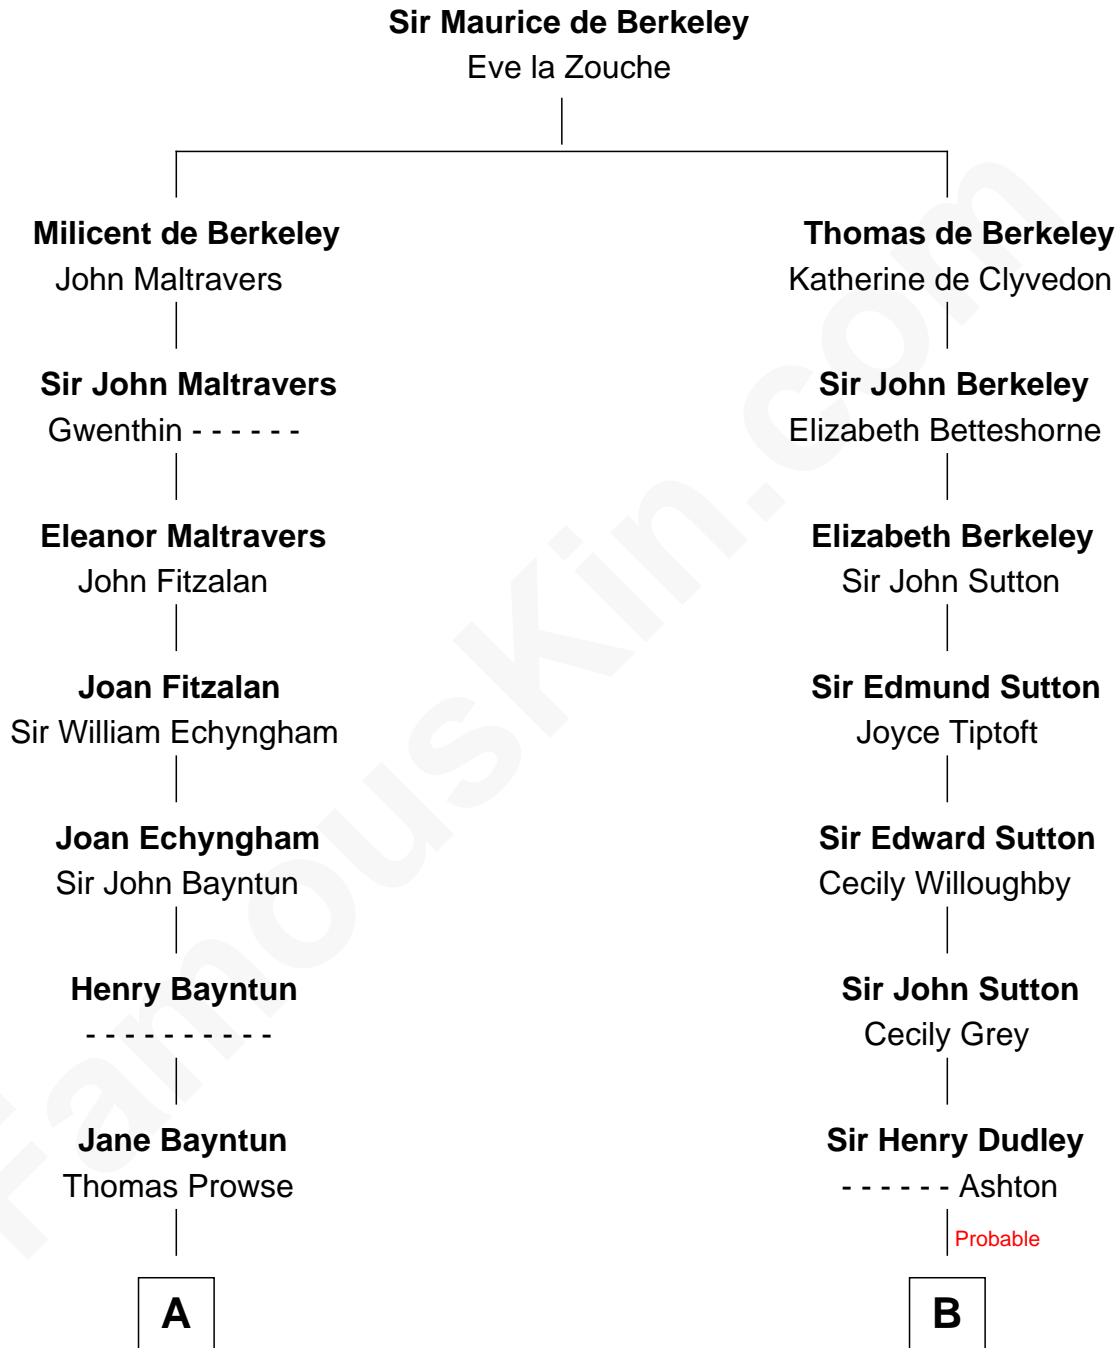

FamousKin.com

Relationship Chart of

Barbara (Pierce) Bush

First Lady of President George H.W. Bush

16th cousin 4 times removed of

Oliver Wendell Holmes, Jr.

U.S. Supreme Court Justice

C

Jonas James Pierce

Kate Pritzel

Scott Pierce

Mabel Marvin

Marvin Pierce

Pauline Robinson

Barbara (Pierce) Bush

First Lady of George H.W. Bush