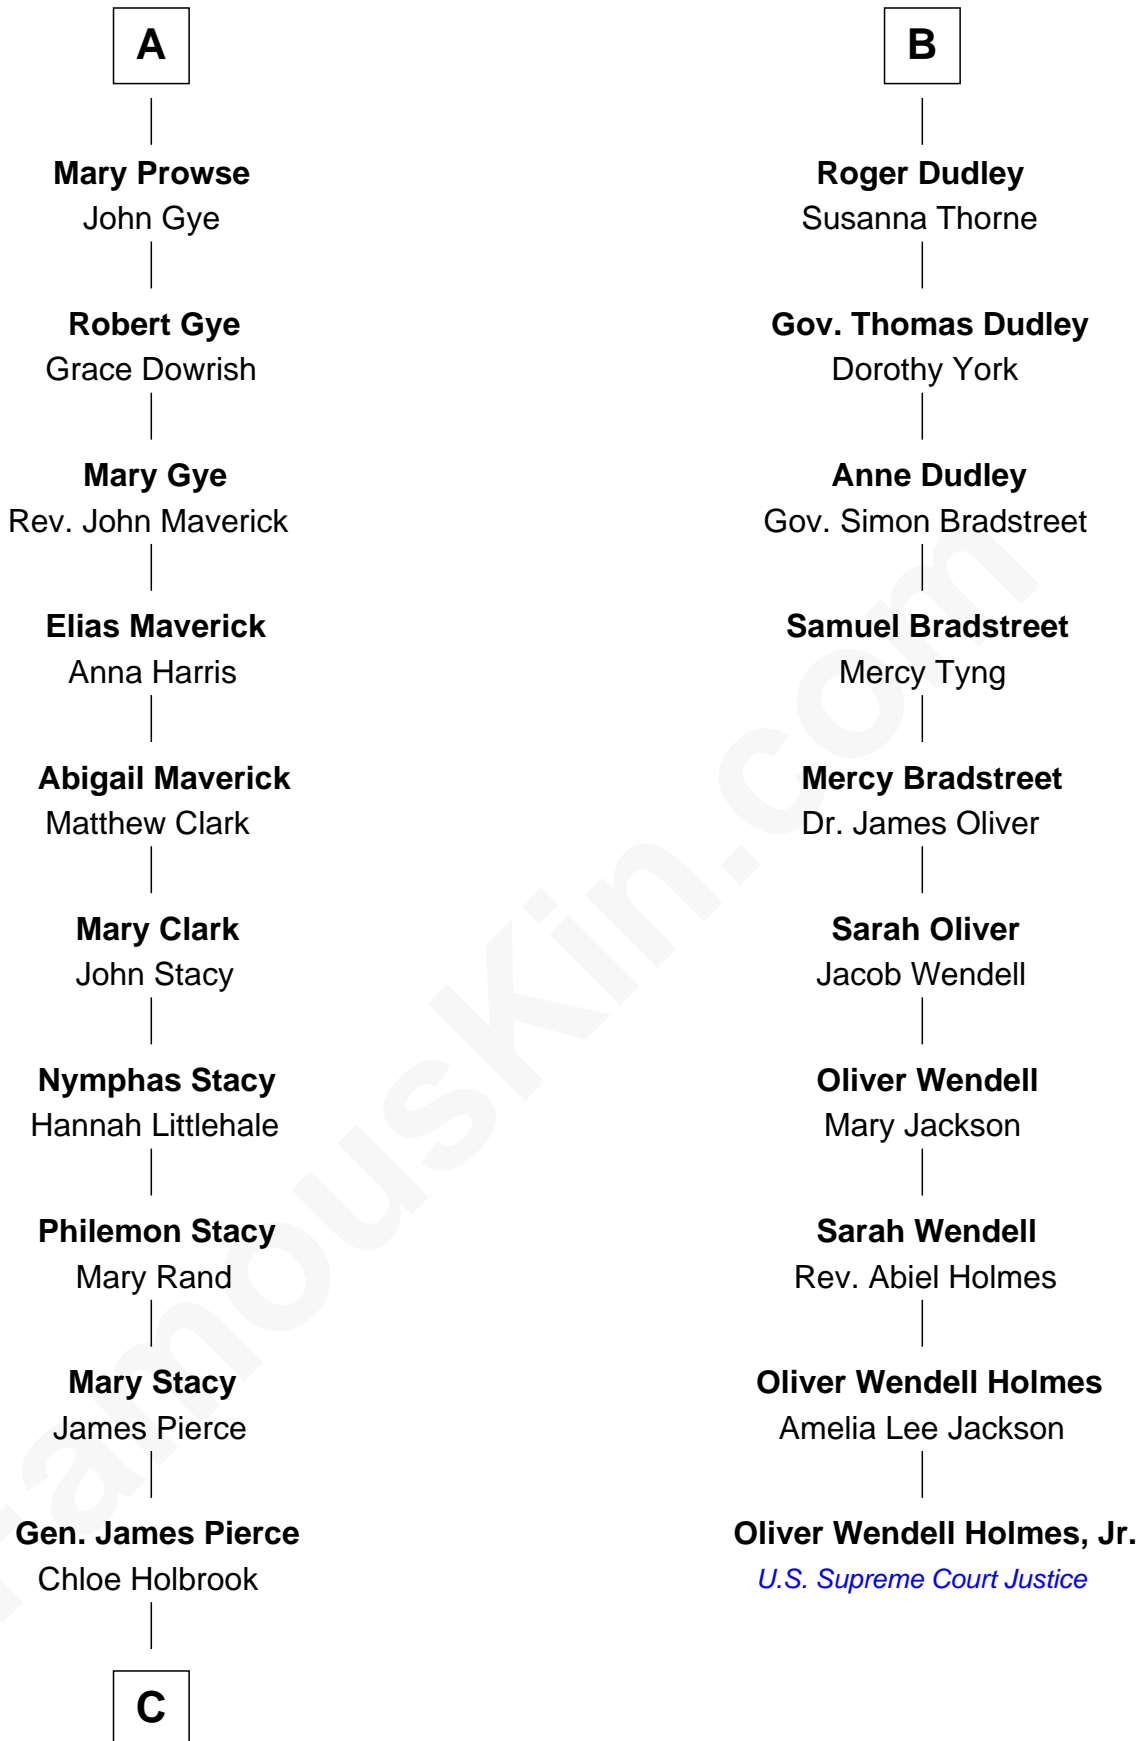

FamousKin.com

Relationship Chart of

Barbara (Pierce) Bush

First Lady of President George H.W. Bush

16th cousin 4 times removed of

Oliver Wendell Holmes, Jr.

U.S. Supreme Court Justice

C

Jonas James Pierce

Kate Pritzel

Scott Pierce

Mabel Marvin

Marvin Pierce

Pauline Robinson

Barbara (Pierce) Bush

First Lady of George H.W. Bush