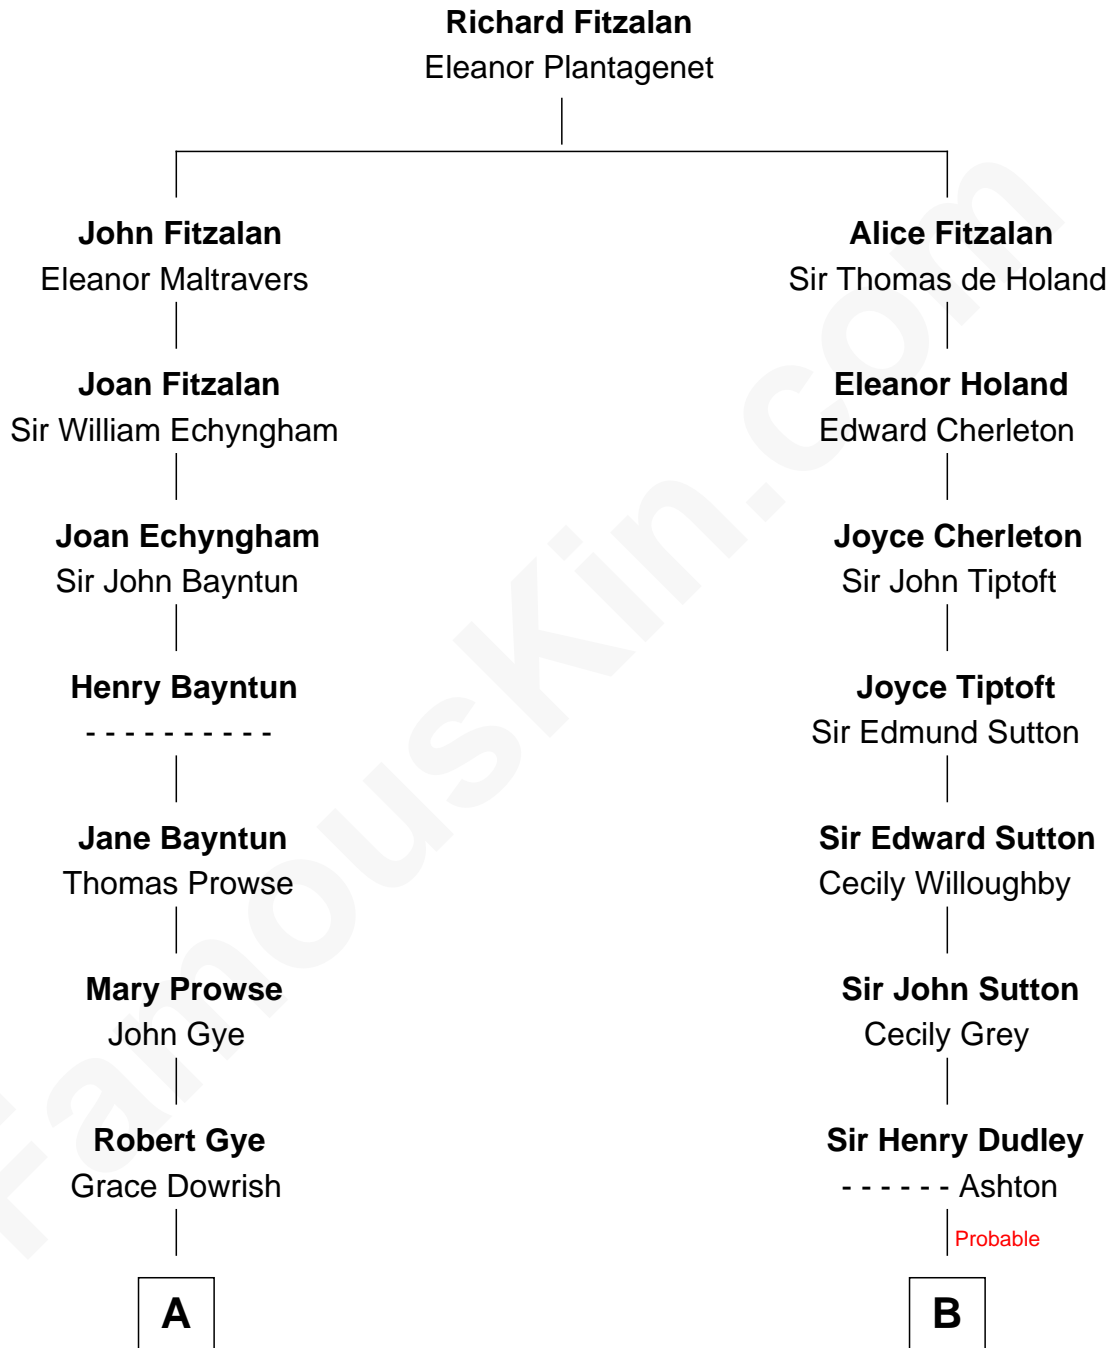

FamousKin.com

Relationship Chart of Barbara (Pierce) Bush

First Lady of President George H.W. Bush

15th cousin 3 times removed of

Oliver Wendell Holmes, Sr.

American "Fireside" Poet

C

—
Marvin Pierce
Pauline Robinson

—
Barbara (Pierce) Bush
First Lady of George H.W. Bush

FamousKin.com