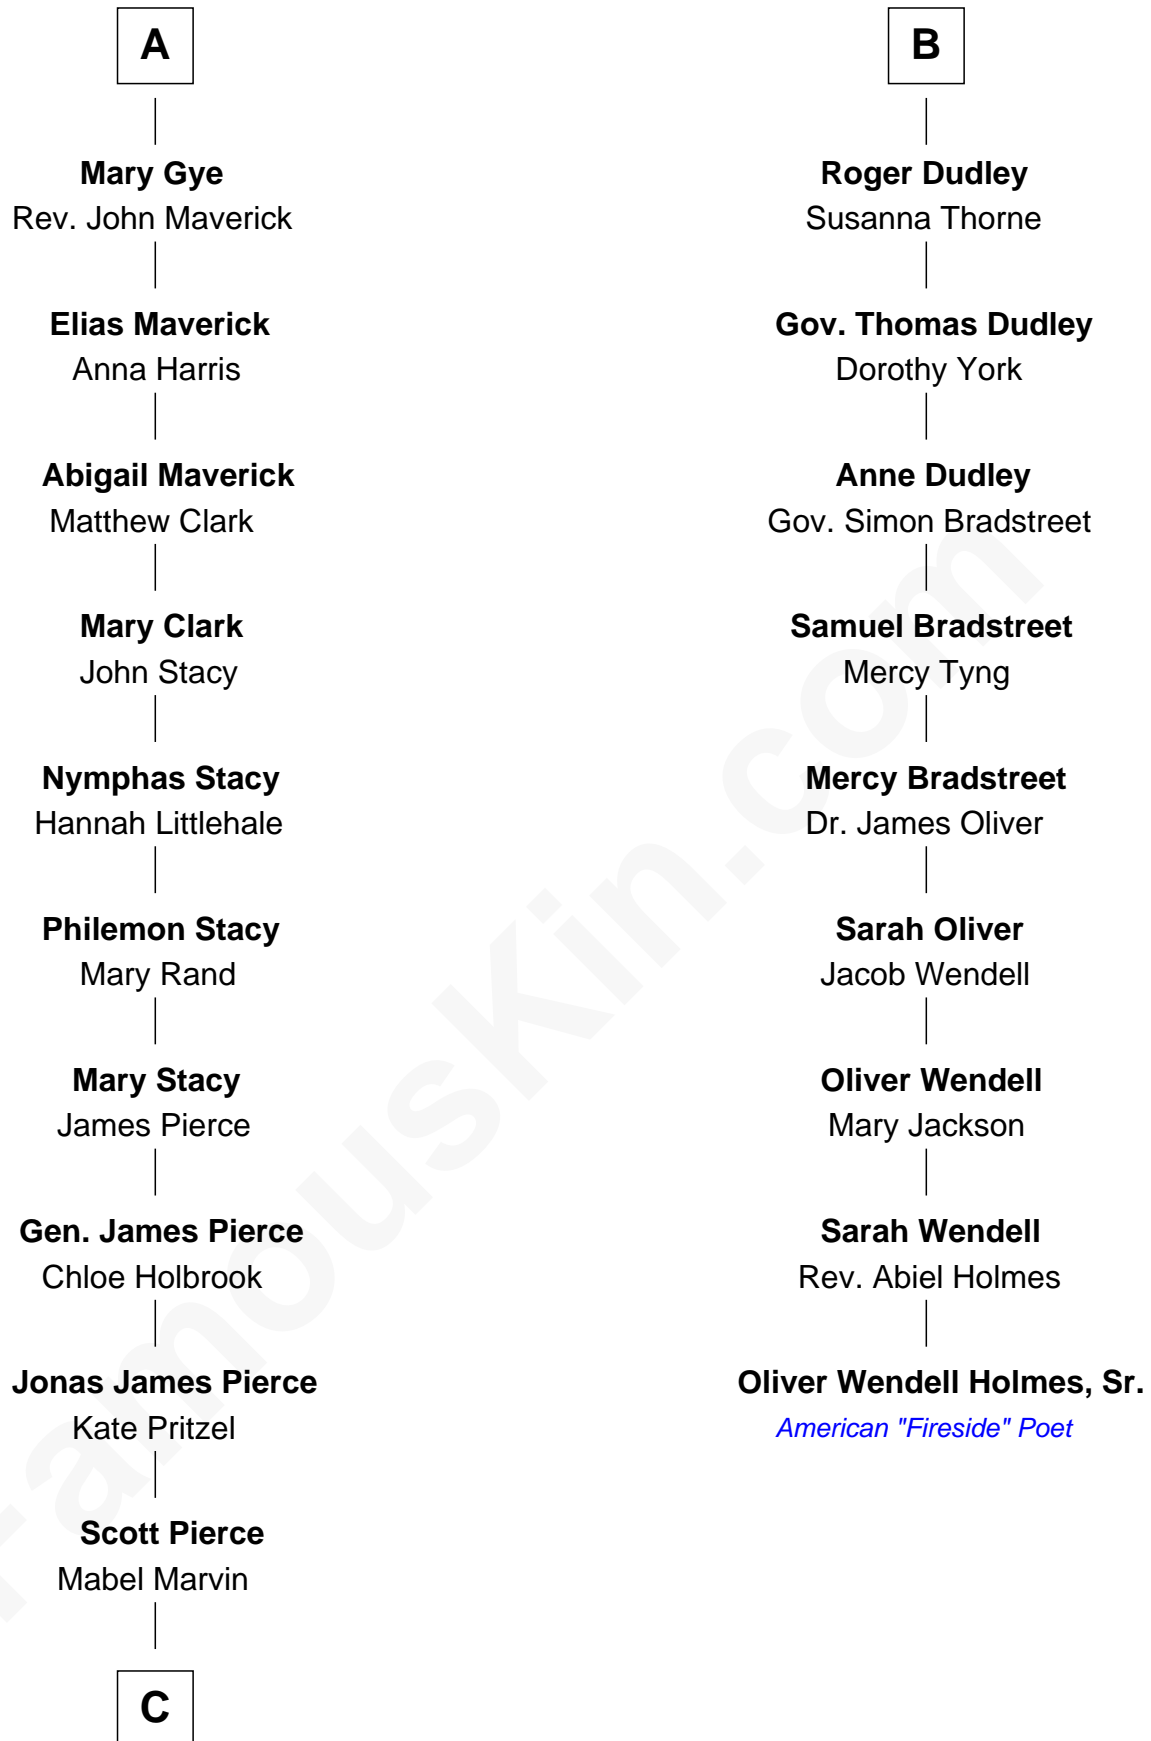

FamousKin.com

Relationship Chart of Barbara (Pierce) Bush

First Lady of President George H.W. Bush

15th cousin 3 times removed of

Oliver Wendell Holmes, Sr.

American "Fireside" Poet

C

—
Marvin Pierce
Pauline Robinson

—
Barbara (Pierce) Bush
First Lady of George H.W. Bush

FamousKin.com